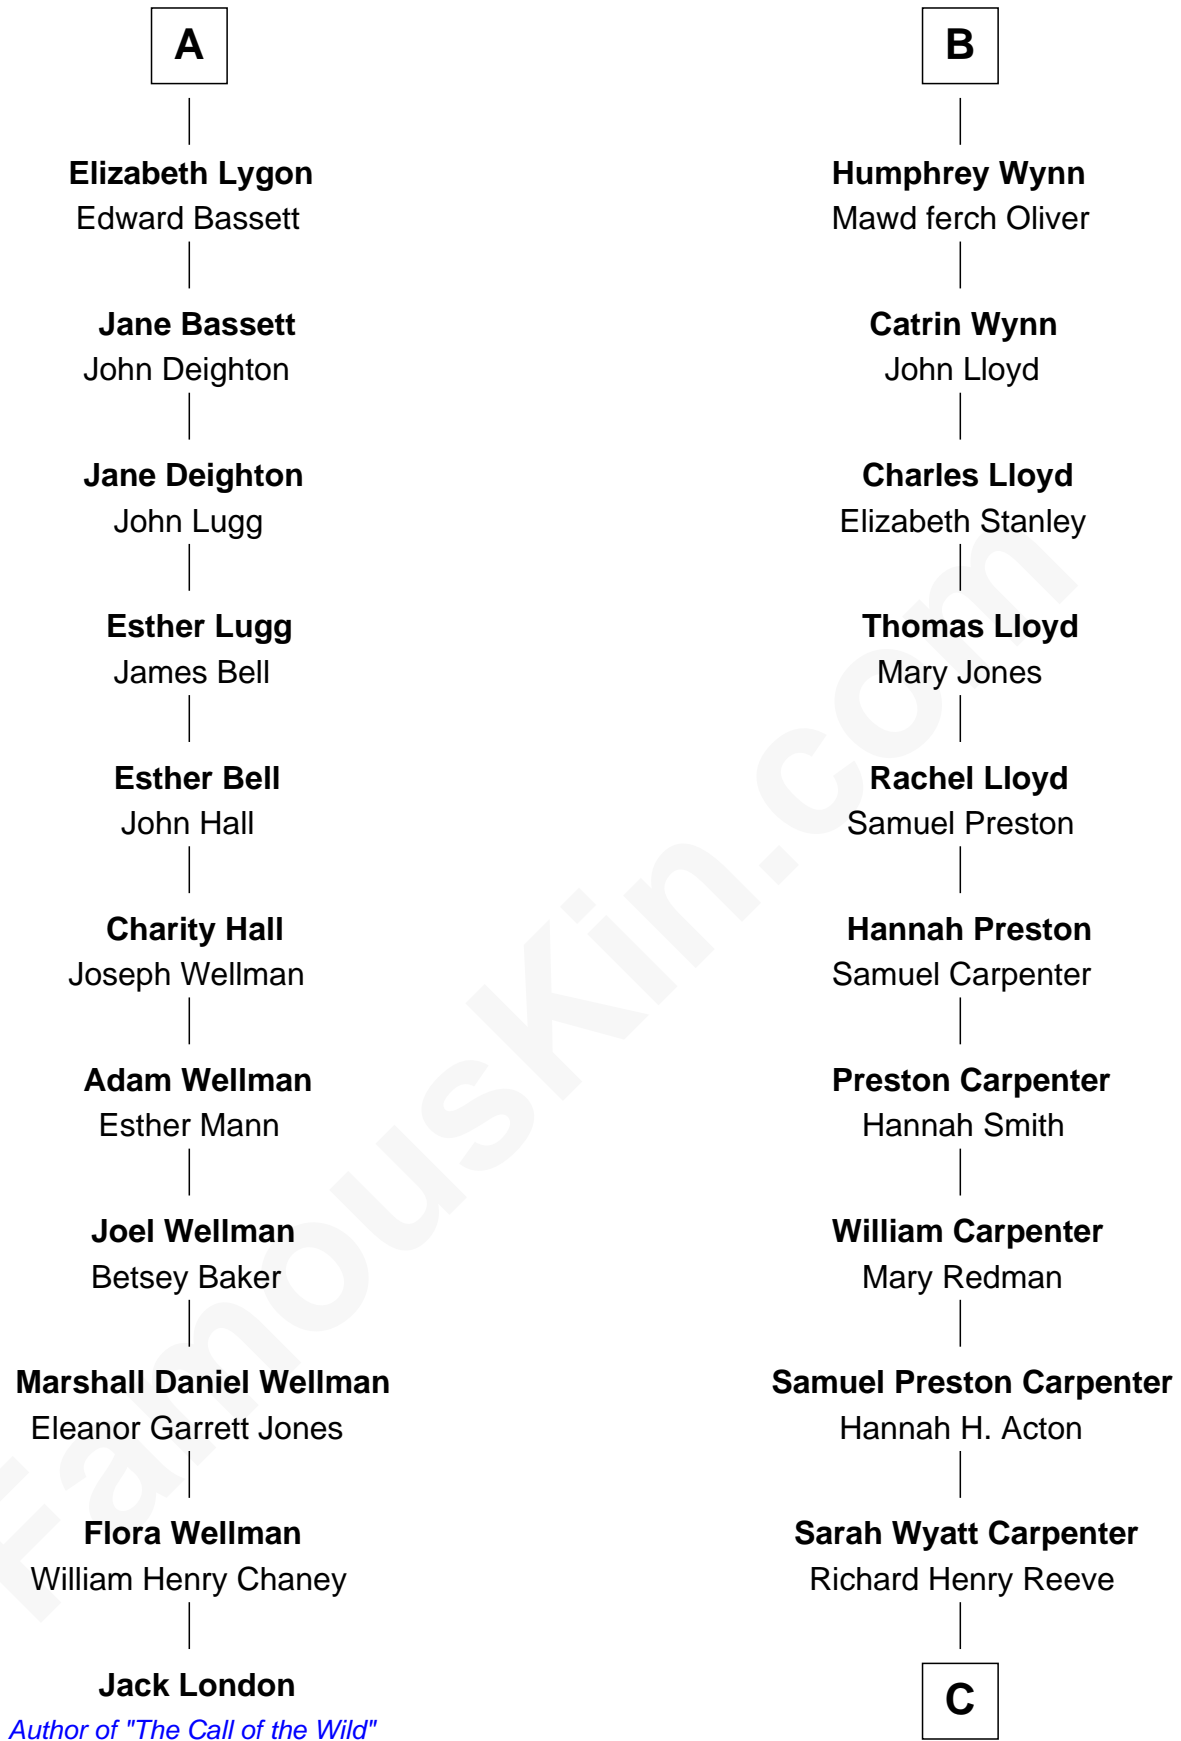

FamousKin.com Relationship Chart of

Jack London

Author of "The Call of the Wild"

17th cousin 3 times removed of

Christopher Reeve

Movie Actor

Sir William de Bohun
Elizabeth de Badlesmere

C