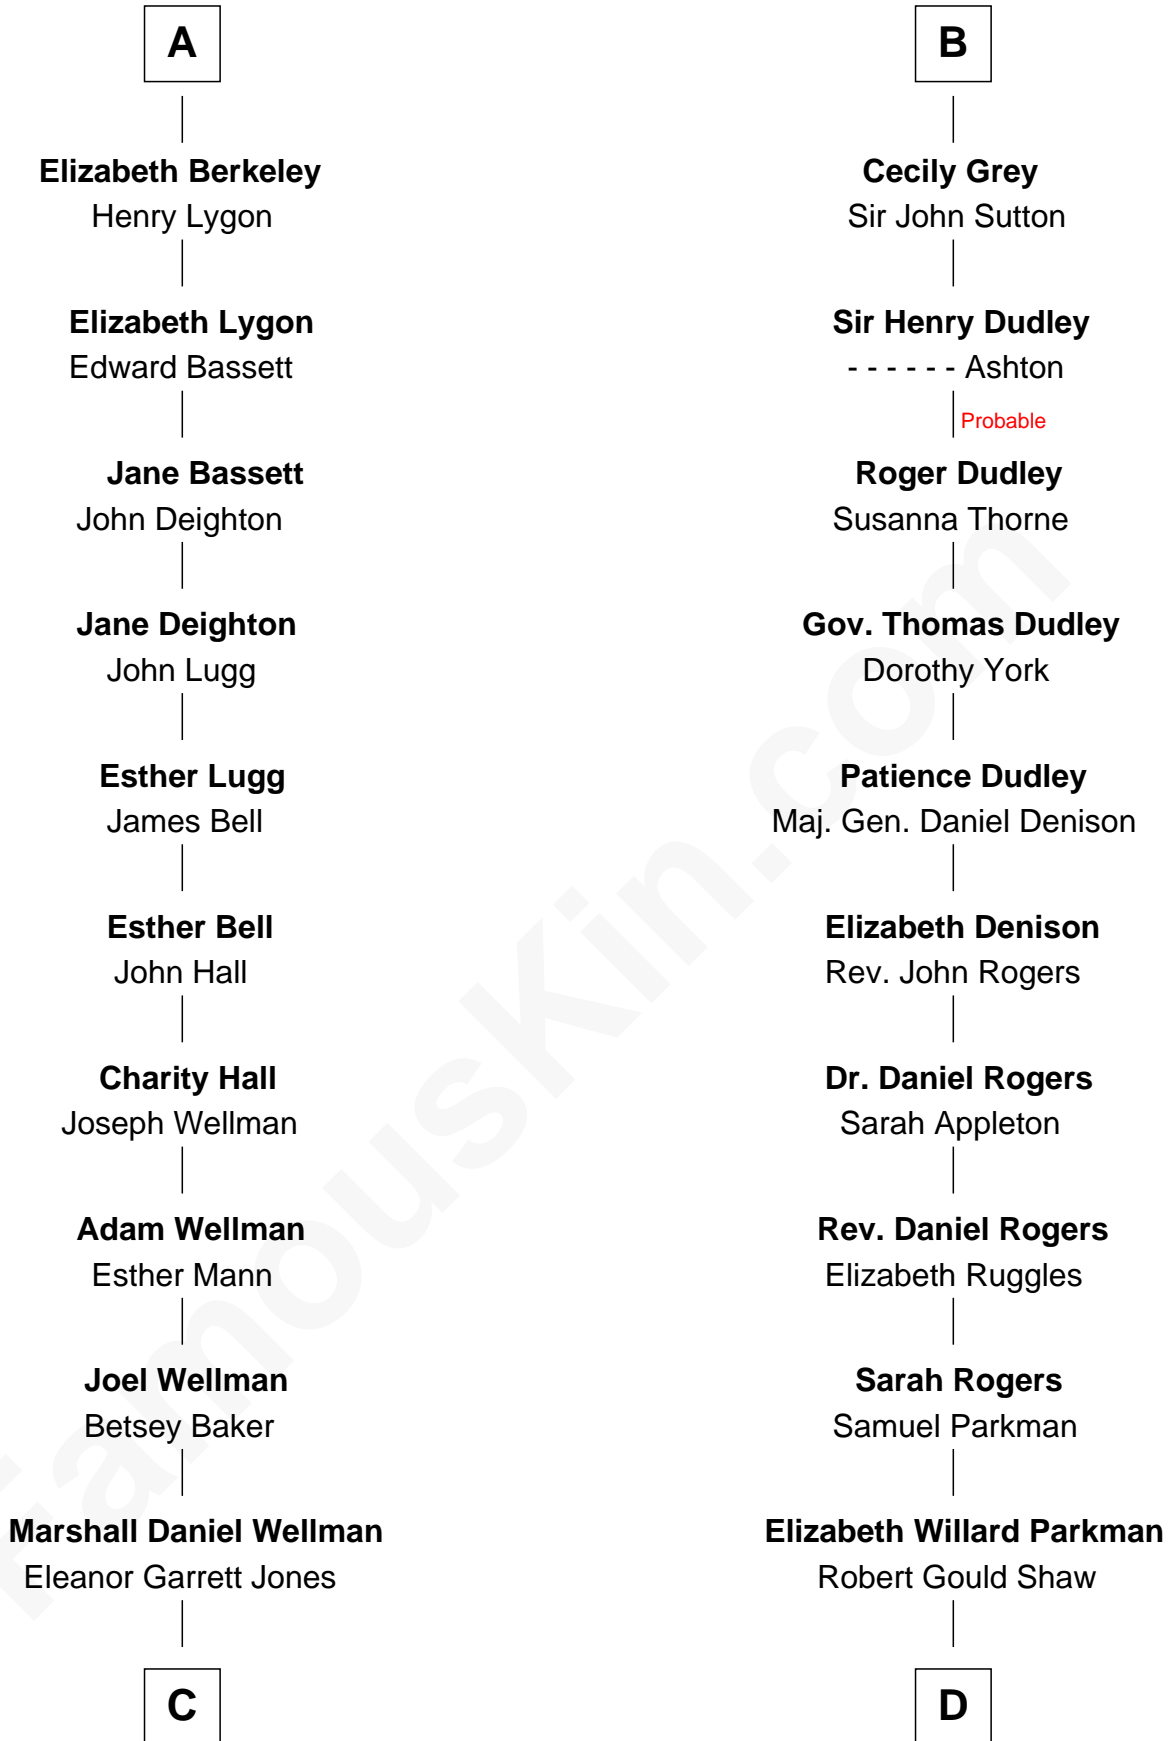

FamousKin.com Relationship Chart of

Jack London

Author of "The Call of the Wild"

18th cousin of

Colonel Robert Gould Shaw

U.S. Civil War leader of film "Glory" fame

Bartholomew de Badlesmere

Margaret de Clare

Elizabeth Harington

William Bonville

Katherine Neville

Cecily Bonville

Thomas Grey

B

C

Flora Wellman
William Henry Chaney