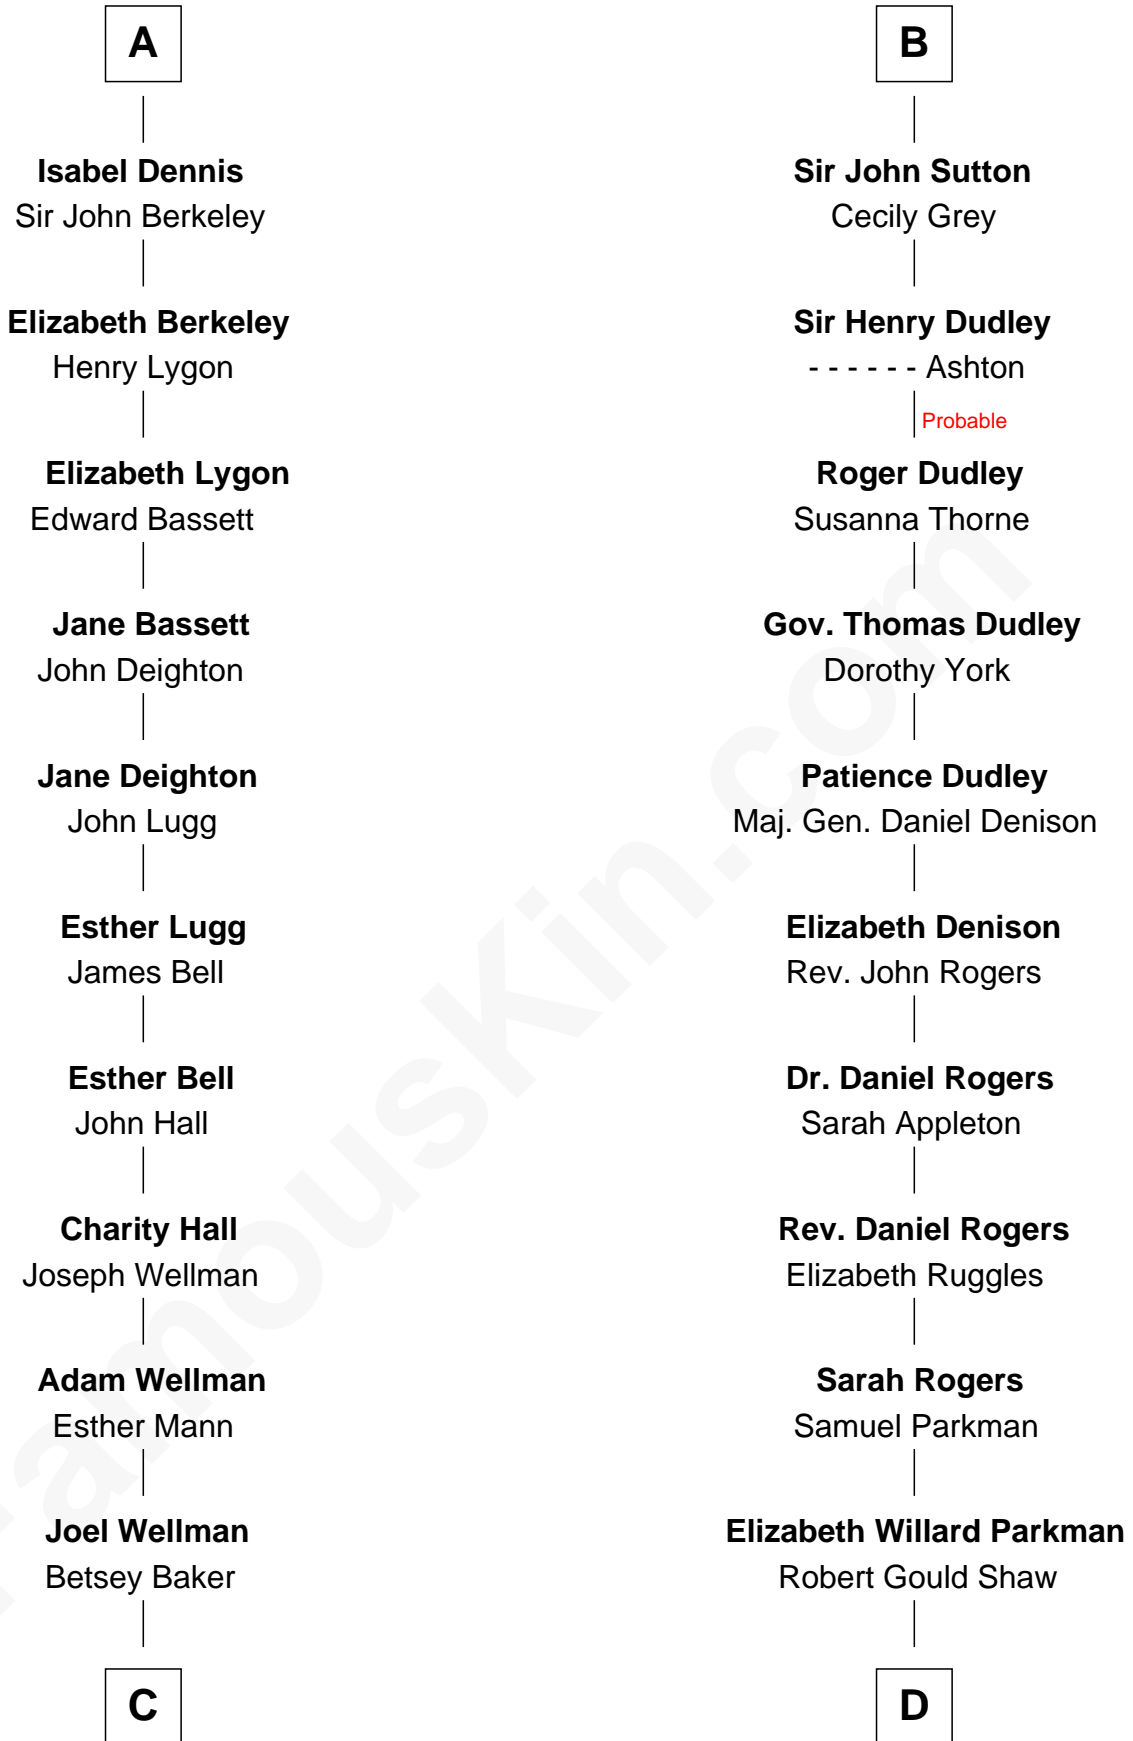

## Relationship Chart of

### Jack London

Author of "The Call of the Wild"

18th cousin 1 time removed of

### Colonel Robert Gould Shaw

U.S. Civil War leader of film "Glory" fame

**C**

**Marshall Daniel Wellman**

Eleanor Garrett Jones

**Flora Wellman**

William Henry Chaney

**Jack London**

*Author of "The Call of the Wild"*

**D**

**Francis George Shaw**

Sarah Blake Sturgis

**Colonel Robert Gould Shaw**

*Main character in film "Glory"*

FamousKin.com