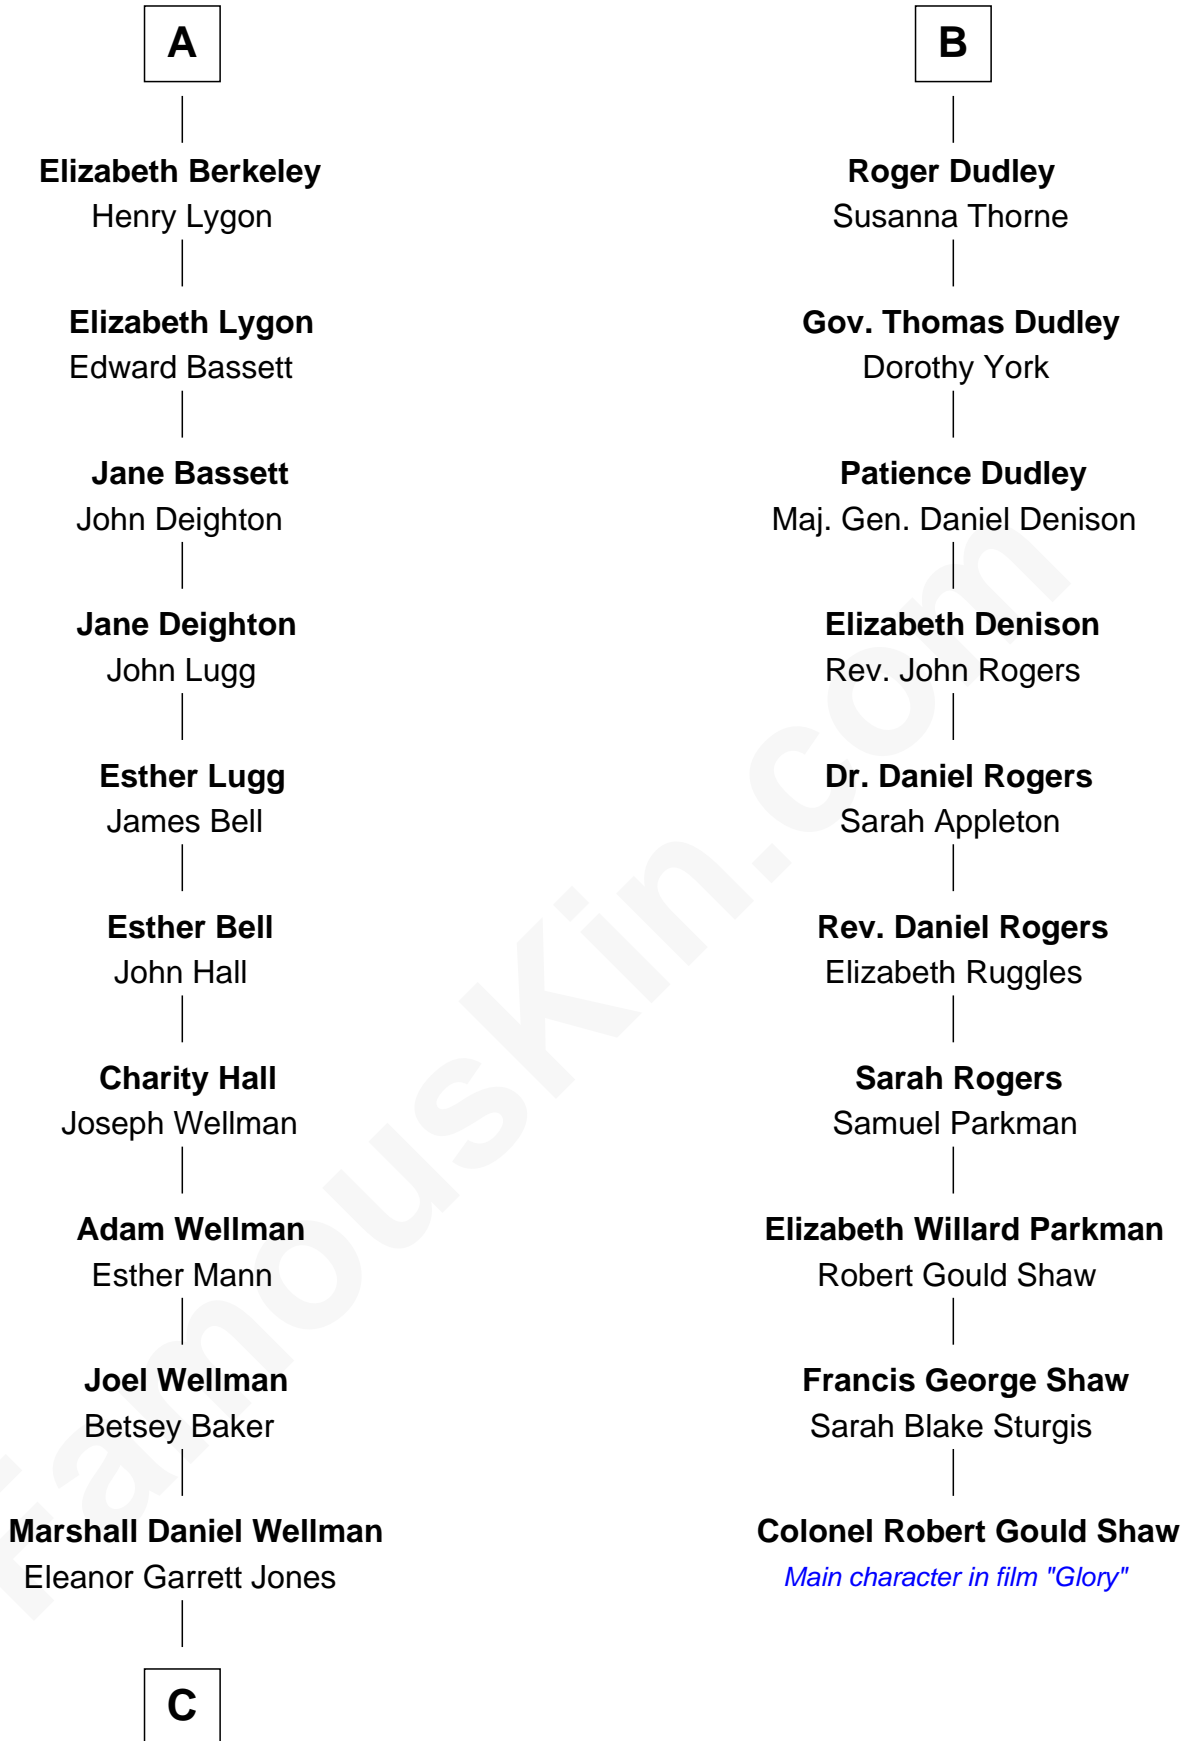

FamousKin.com

Relationship Chart of

Jack London

Author of "The Call of the Wild"

16th cousin 2 times removed of

Colonel Robert Gould Shaw

U.S. Civil War leader of film "Glory" fame

Sir Maurice de Berkeley

Eve la Zouche

Maurice de Berkeley

Margaret - - - - -

Thomas Berkeley

Catherine Botetourte

Maurice Berkeley

Johanna Denham

Maurice Berkeley

Sir Edward Sutton

Cecily Willoughby

Sir John Sutton

Cecily Grey

Sir Henry Dudley

- - - - - Ashton

Probable

B