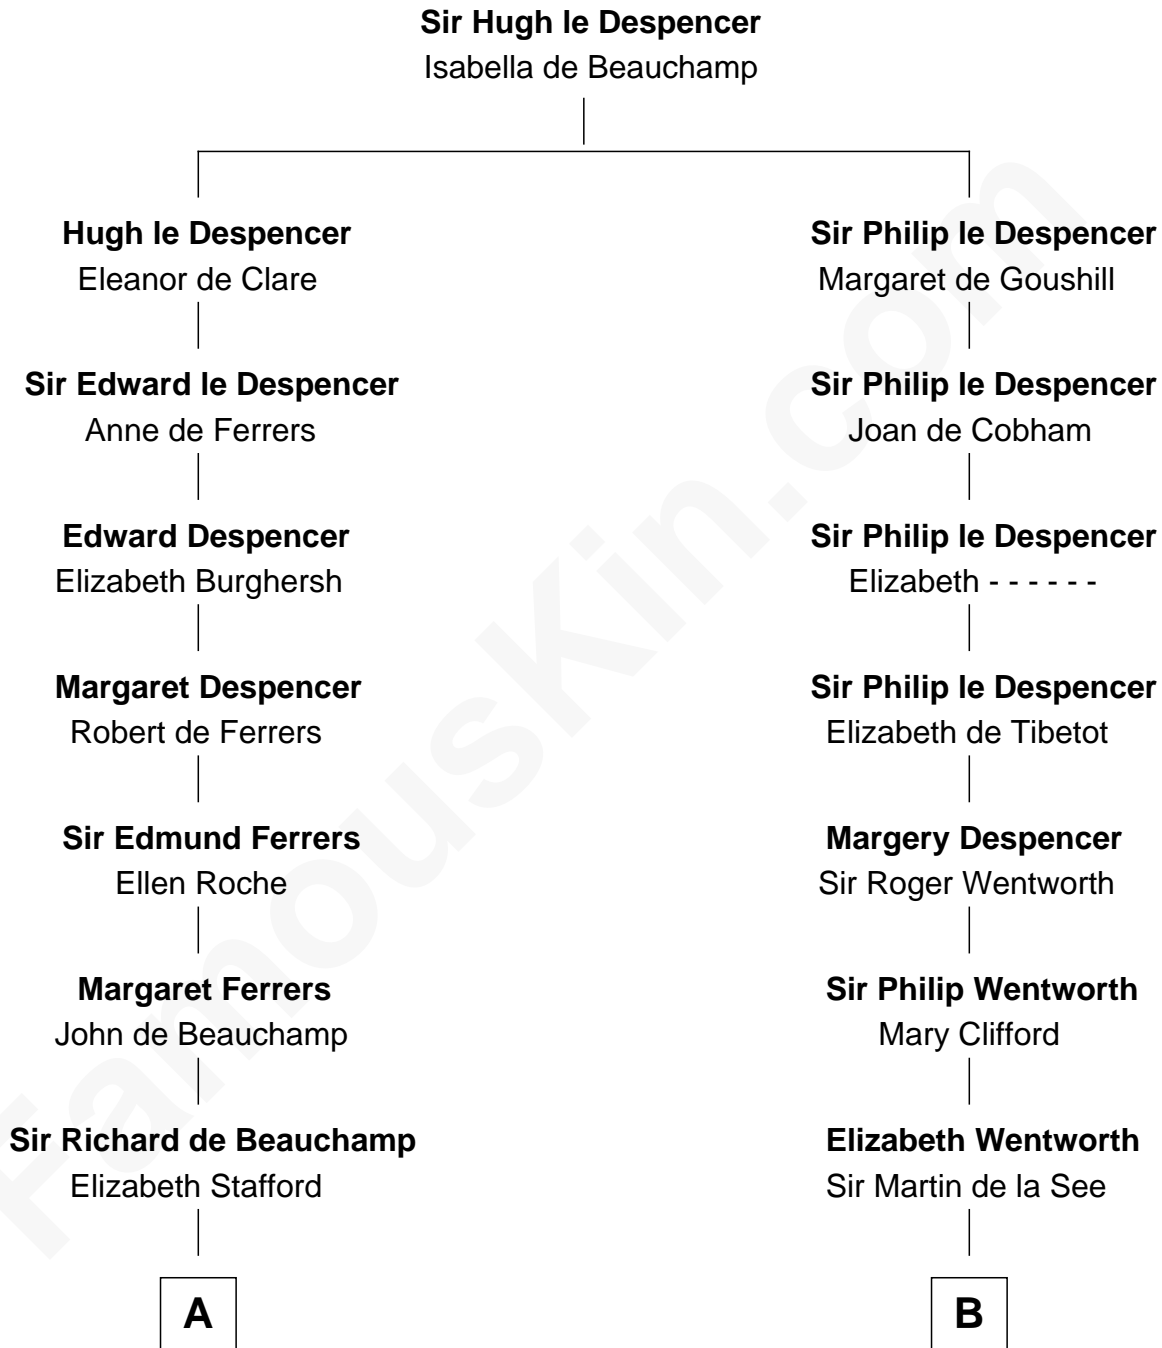

FamousKin.com Relationship Chart of

Jack London

Author of "The Call of the Wild"

20th cousin 1 time removed of

Roy Rogers

Cowboy movie actor and singer

C

Joel Wellman

Betsey Baker

Marshall Daniel Wellman

Eleanor Garrett Jones

Flora Wellman

William Henry Chaney

Jack London

Author of "The Call of the Wild"

D