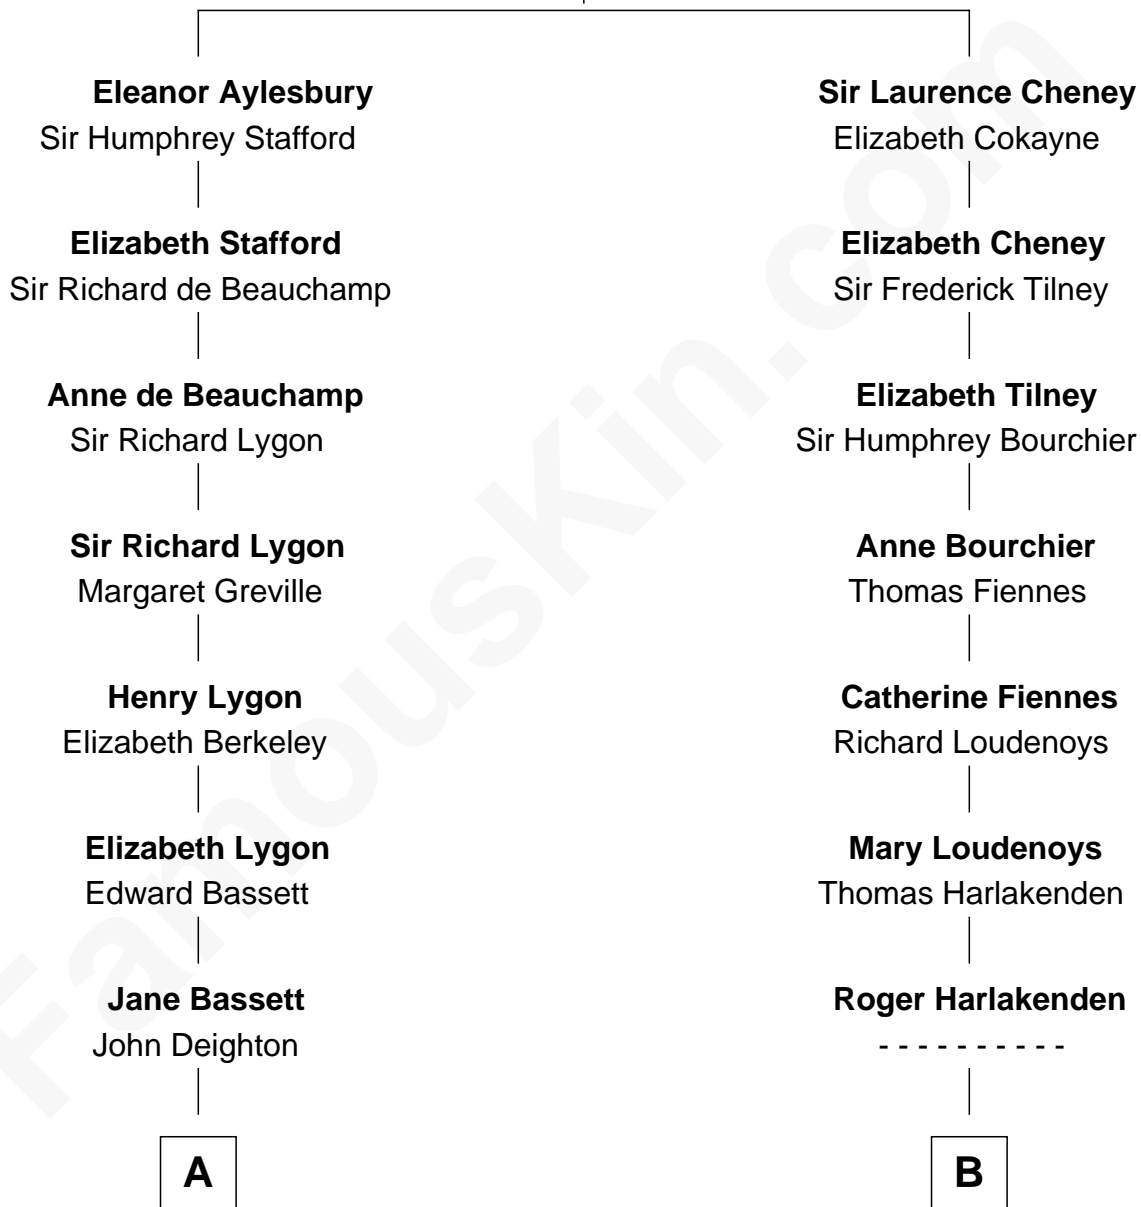

# FamousKin.com Relationship Chart of

**Jack London**

*Author of "The Call of the Wild"*

15th cousin 4 times removed of

**Anne Baxter**

*Movie Actress*

**Katherine Pabenham**

*with husband*  
Sir Thomas Aylesbury

*with husband*  
Sir William Cheney

**C**

**Frank Lloyd Wright**

Catherine L. Tobin

**Catherine Dorothy Wright**

Kenneth Stuart Baxter

**Anne Baxter**

*Movie Actress*