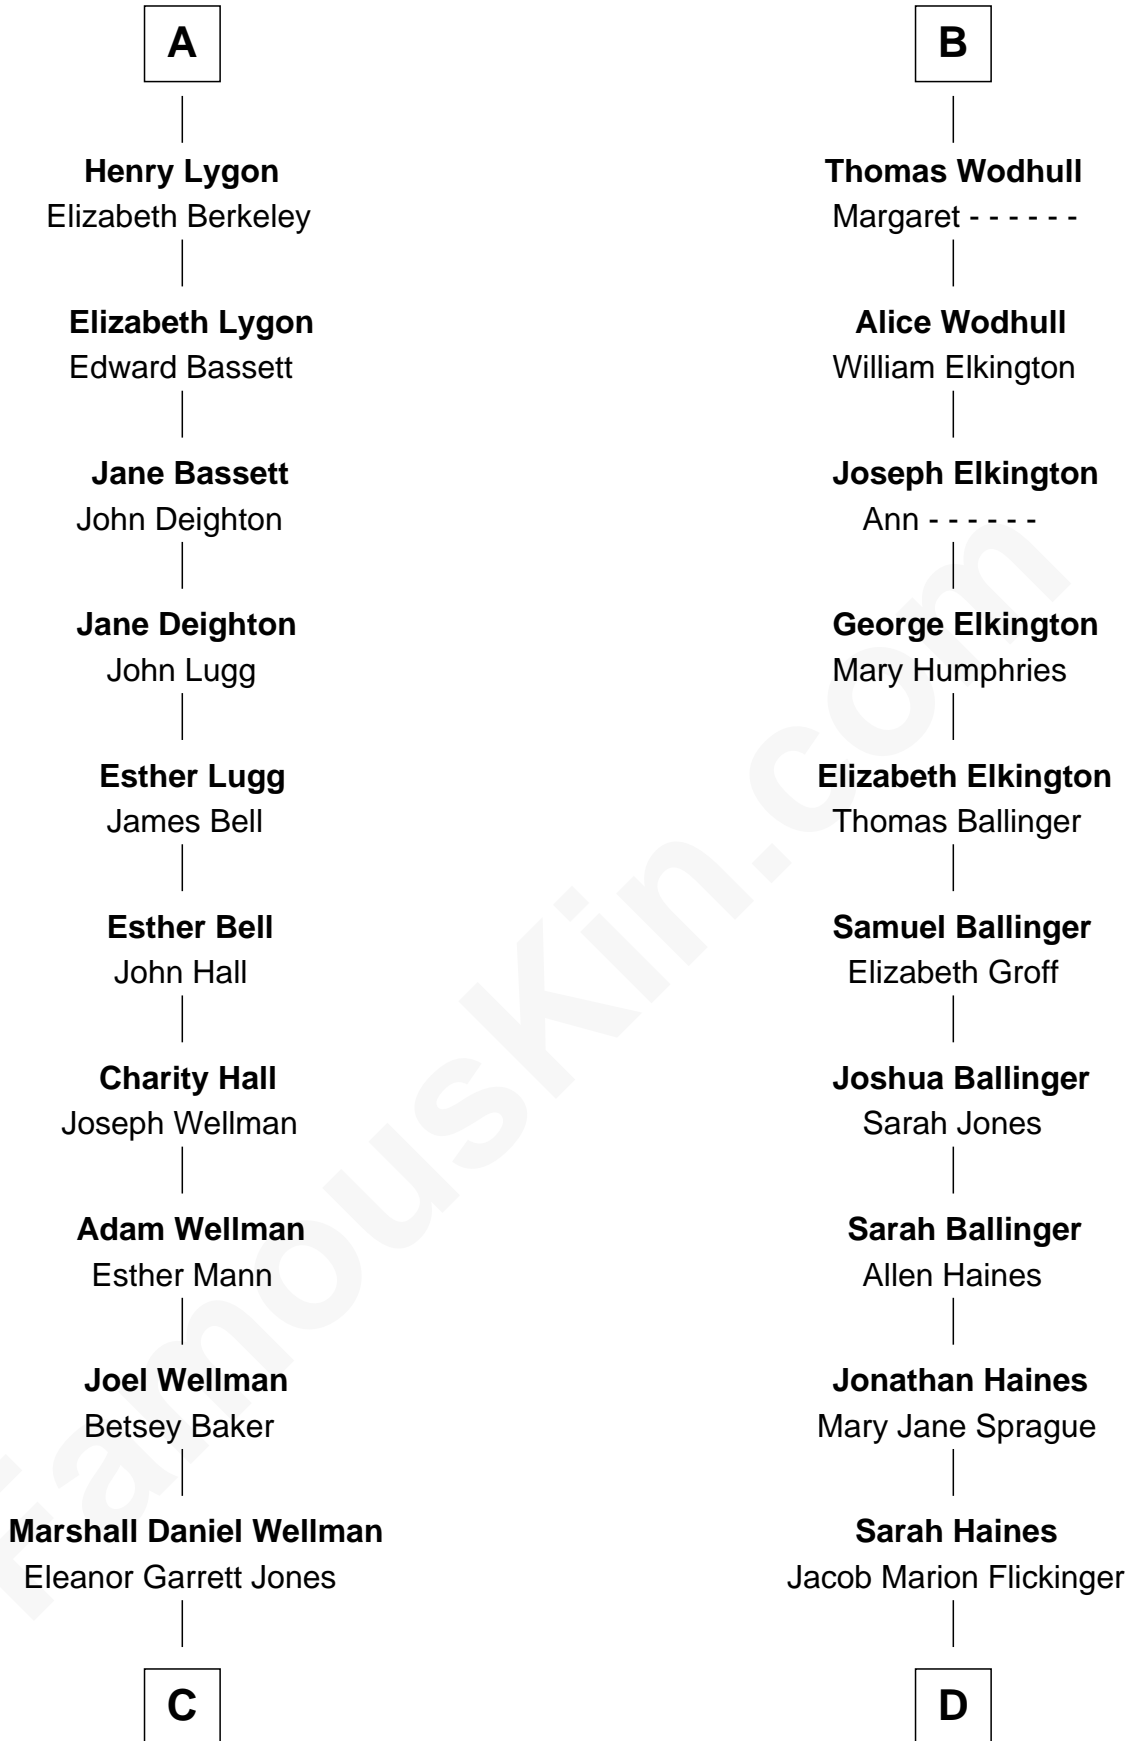

FamousKin.com

Relationship Chart of

Jack London

Author of "The Call of the Wild"

18th cousin 1 time removed of

Barbara (Pierce) Bush

First Lady of President George H.W. Bush

C

Flora Wellman
William Henry Chaney

Jack London
Author of "The Call of the Wild"

D

Lulu Dell Flickinger
James Edgar Robinson

Pauline Robinson
Marvin Pierce

Barbara (Pierce) Bush
First Lady of George H.W. Bush