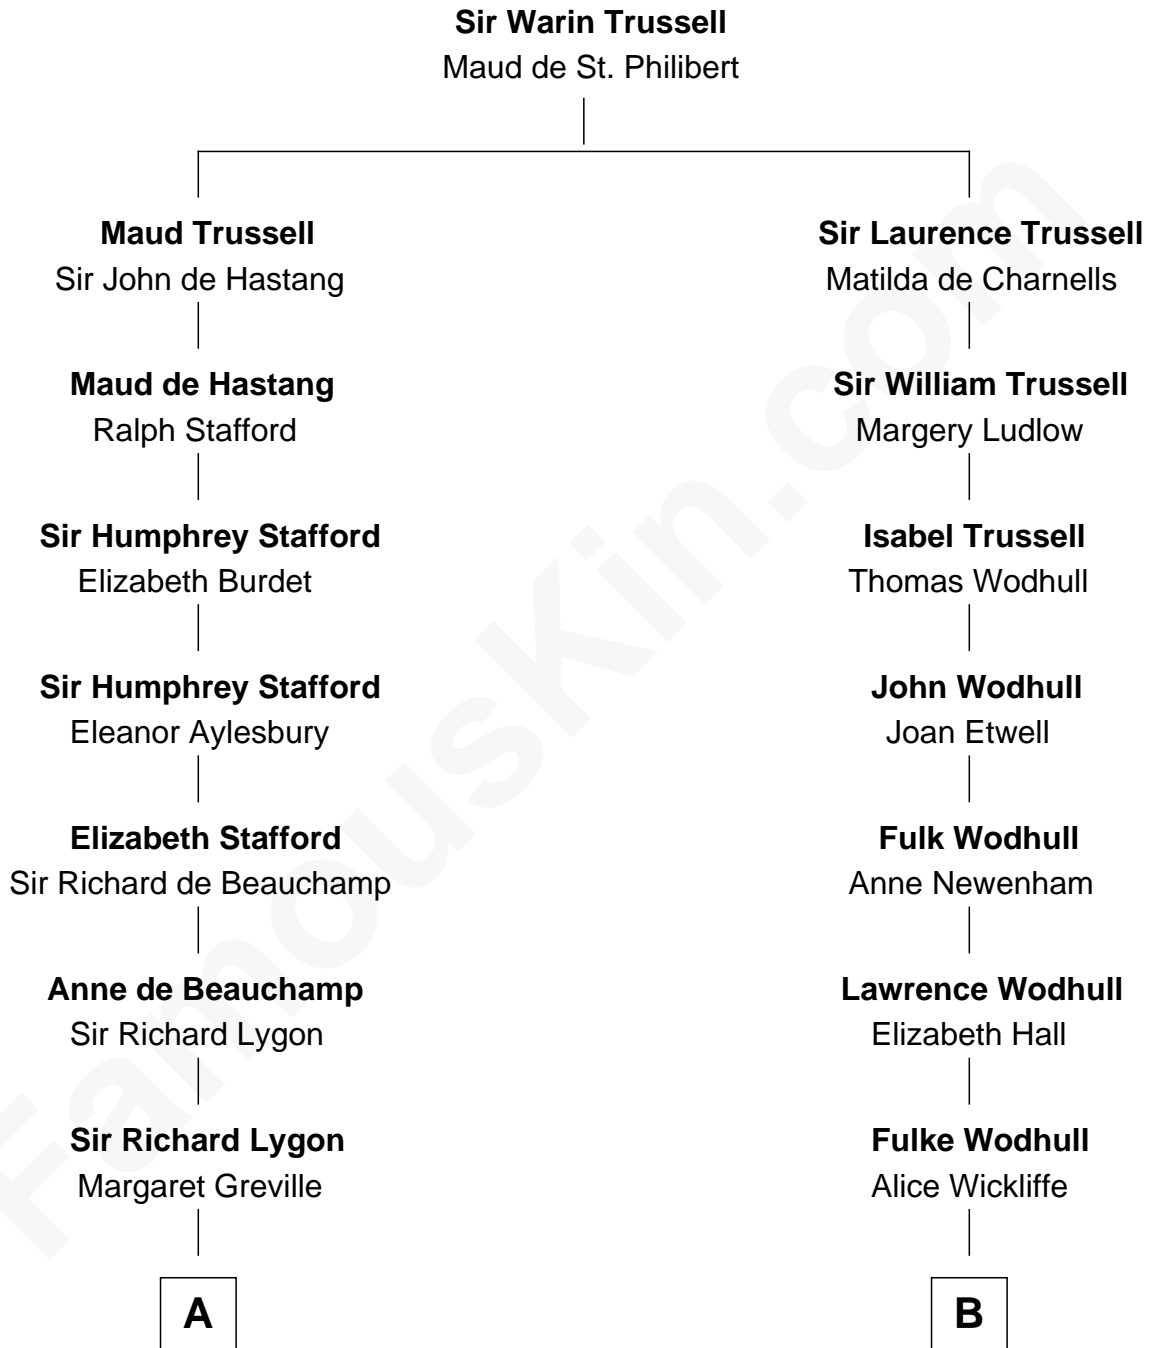

FamousKin.com

Relationship Chart of

Jack London

Author of "The Call of the Wild"

18th cousin 1 time removed of

Barbara (Pierce) Bush

First Lady of President George H.W. Bush

C

Flora Wellman
William Henry Chaney

Jack London
Author of "The Call of the Wild"

D

Lulu Dell Flickinger
James Edgar Robinson

Pauline Robinson
Marvin Pierce

Barbara (Pierce) Bush
First Lady of George H.W. Bush