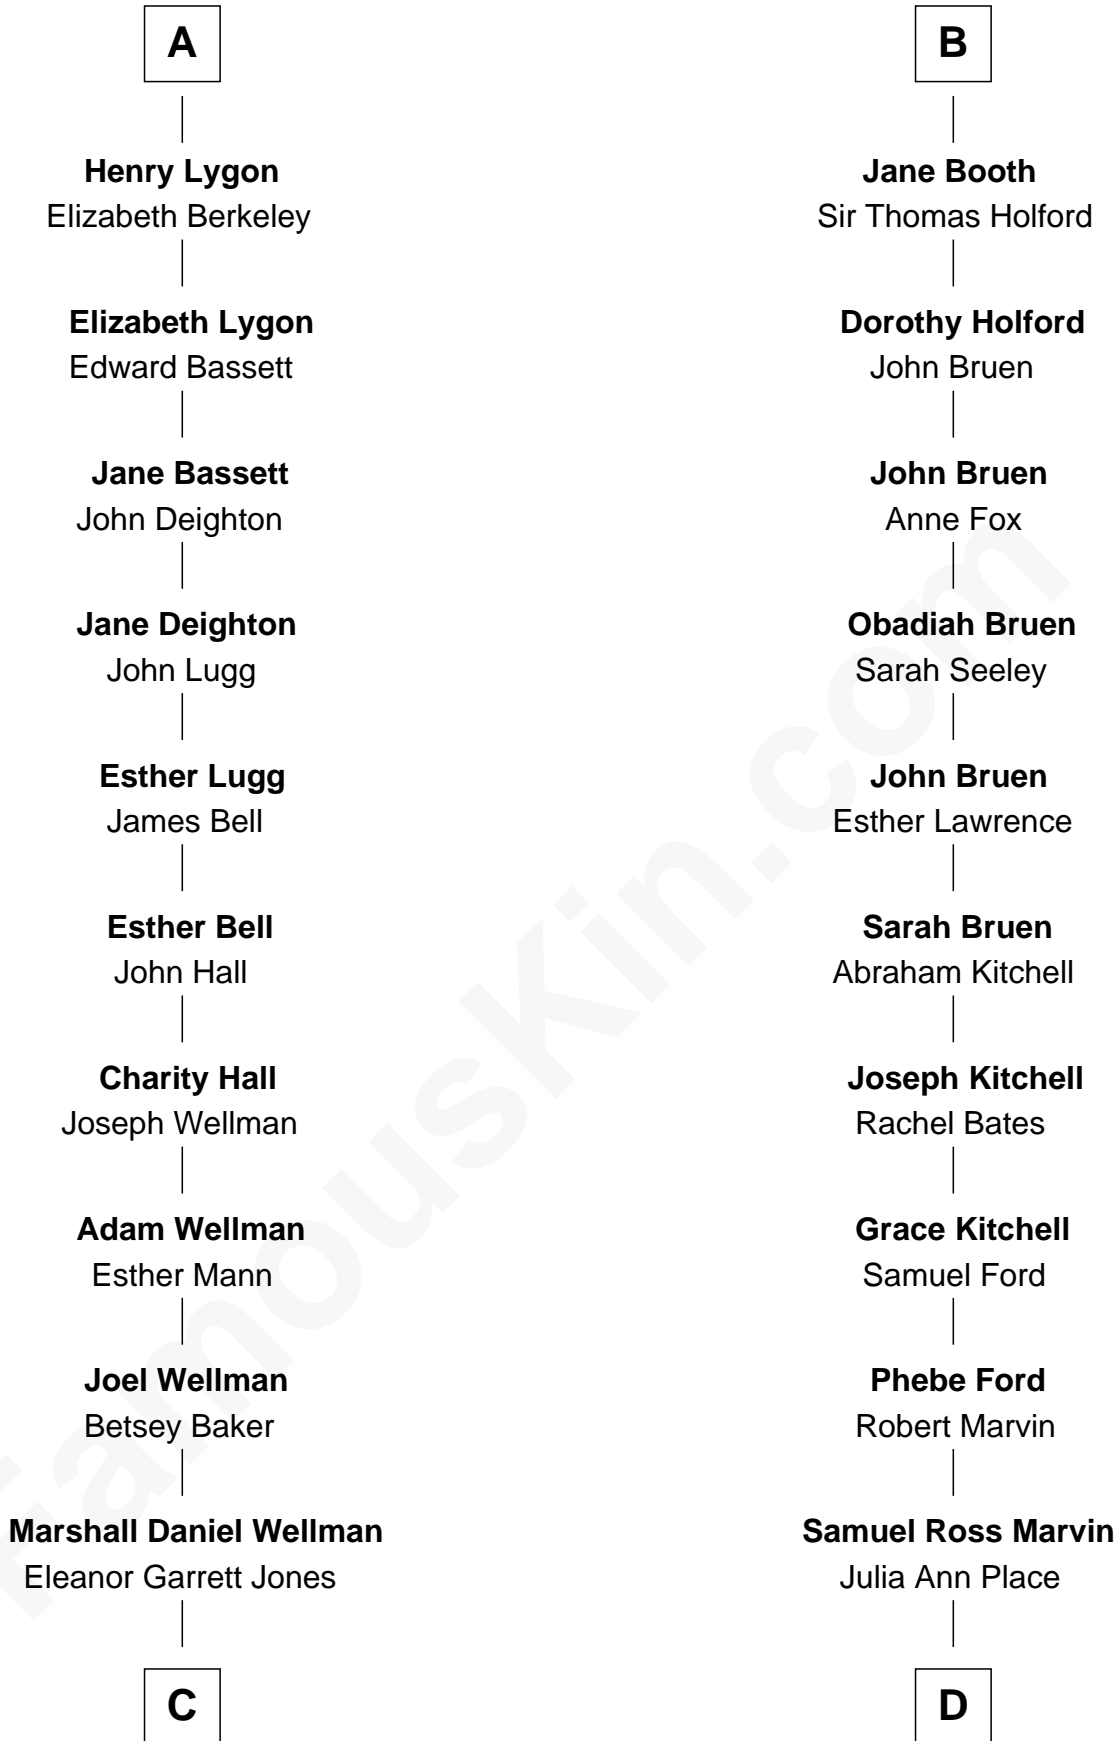

FamousKin.com

Relationship Chart of

Jack London

Author of "The Call of the Wild"

18th cousin 2 times removed of

Barbara (Pierce) Bush

First Lady of President George H.W. Bush

C

Flora Wellman
William Henry Chaney

Jack London
Author of "The Call of the Wild"

D

Jerome Place Marvin
Martha Ann Stokes

Mabel Marvin
Scott Pierce

Marvin Pierce
Pauline Robinson

Barbara (Pierce) Bush
First Lady of George H.W. Bush