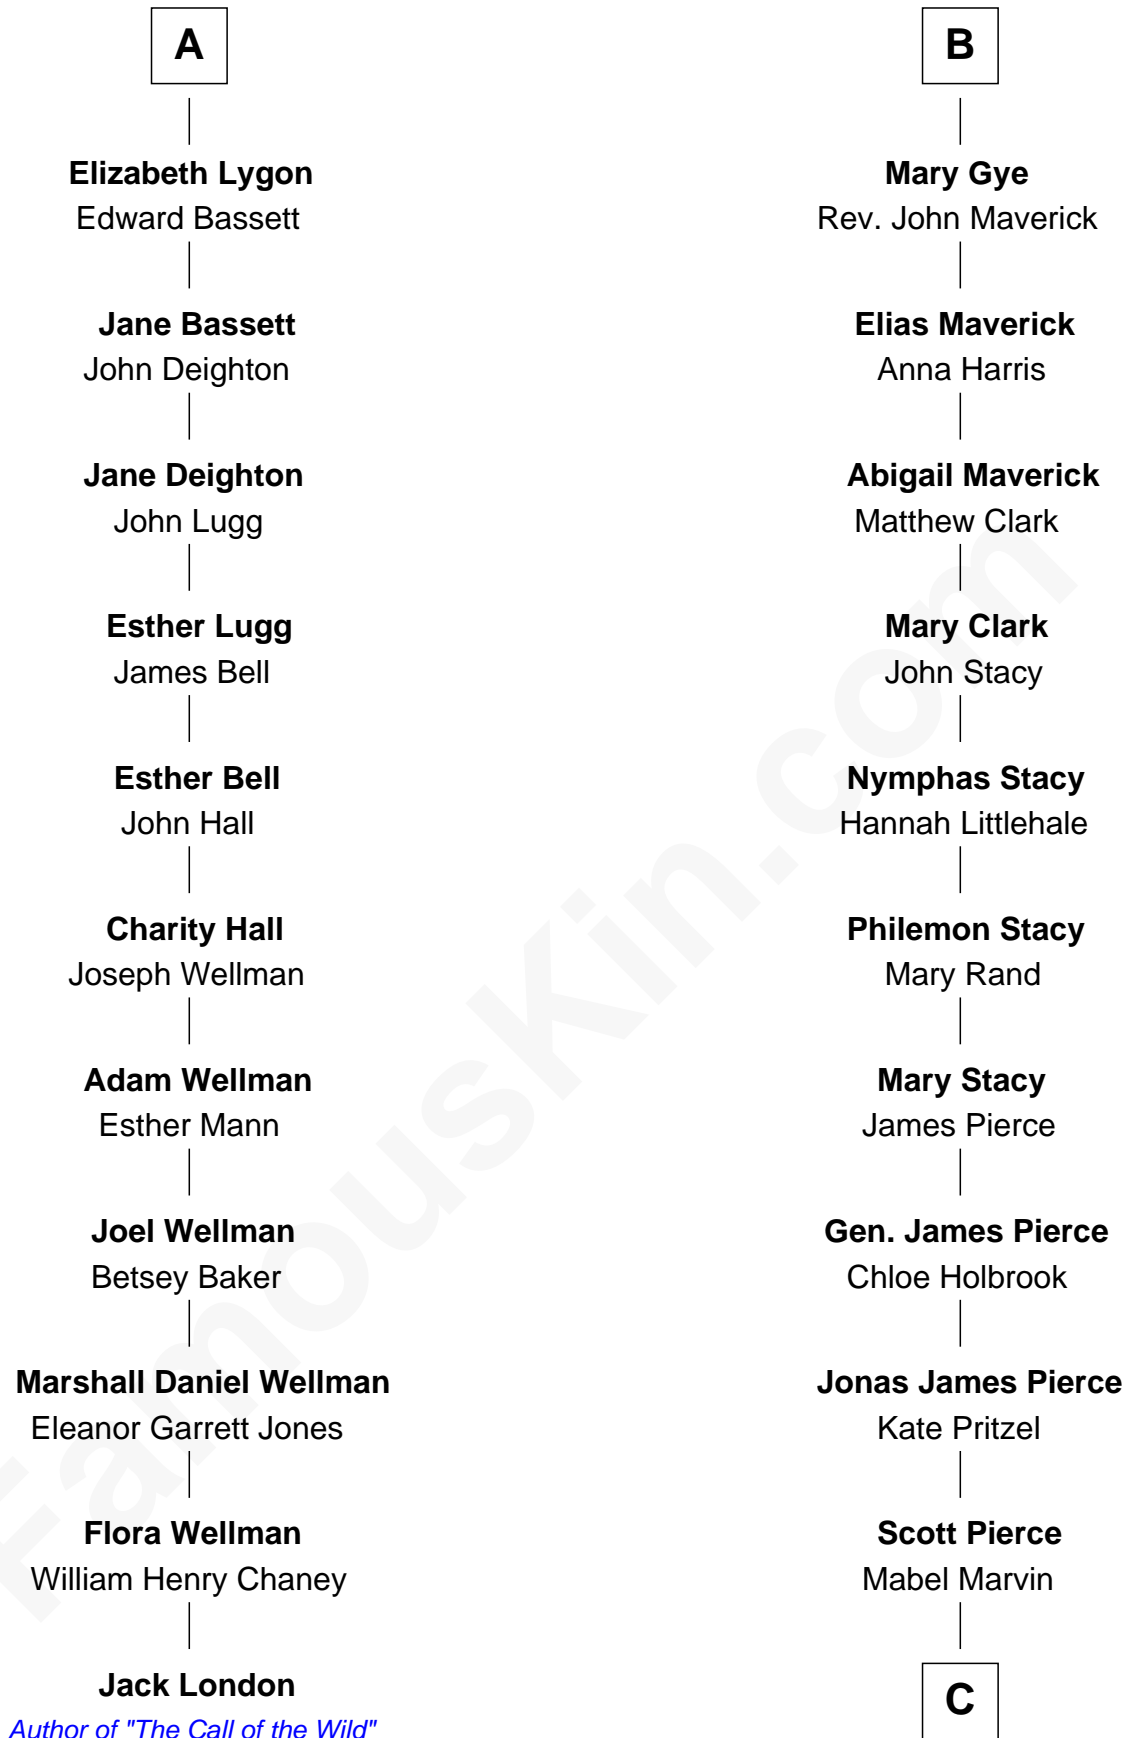

## Relationship Chart of

### Jack London

Author of "The Call of the Wild"

17th cousin 1 time removed of

### Barbara (Pierce) Bush

First Lady of President George H.W. Bush

**C**

**Marvin Pierce**  
Pauline Robinson

**Barbara (Pierce) Bush**  
*First Lady of George H.W. Bush*

FamousKin.com