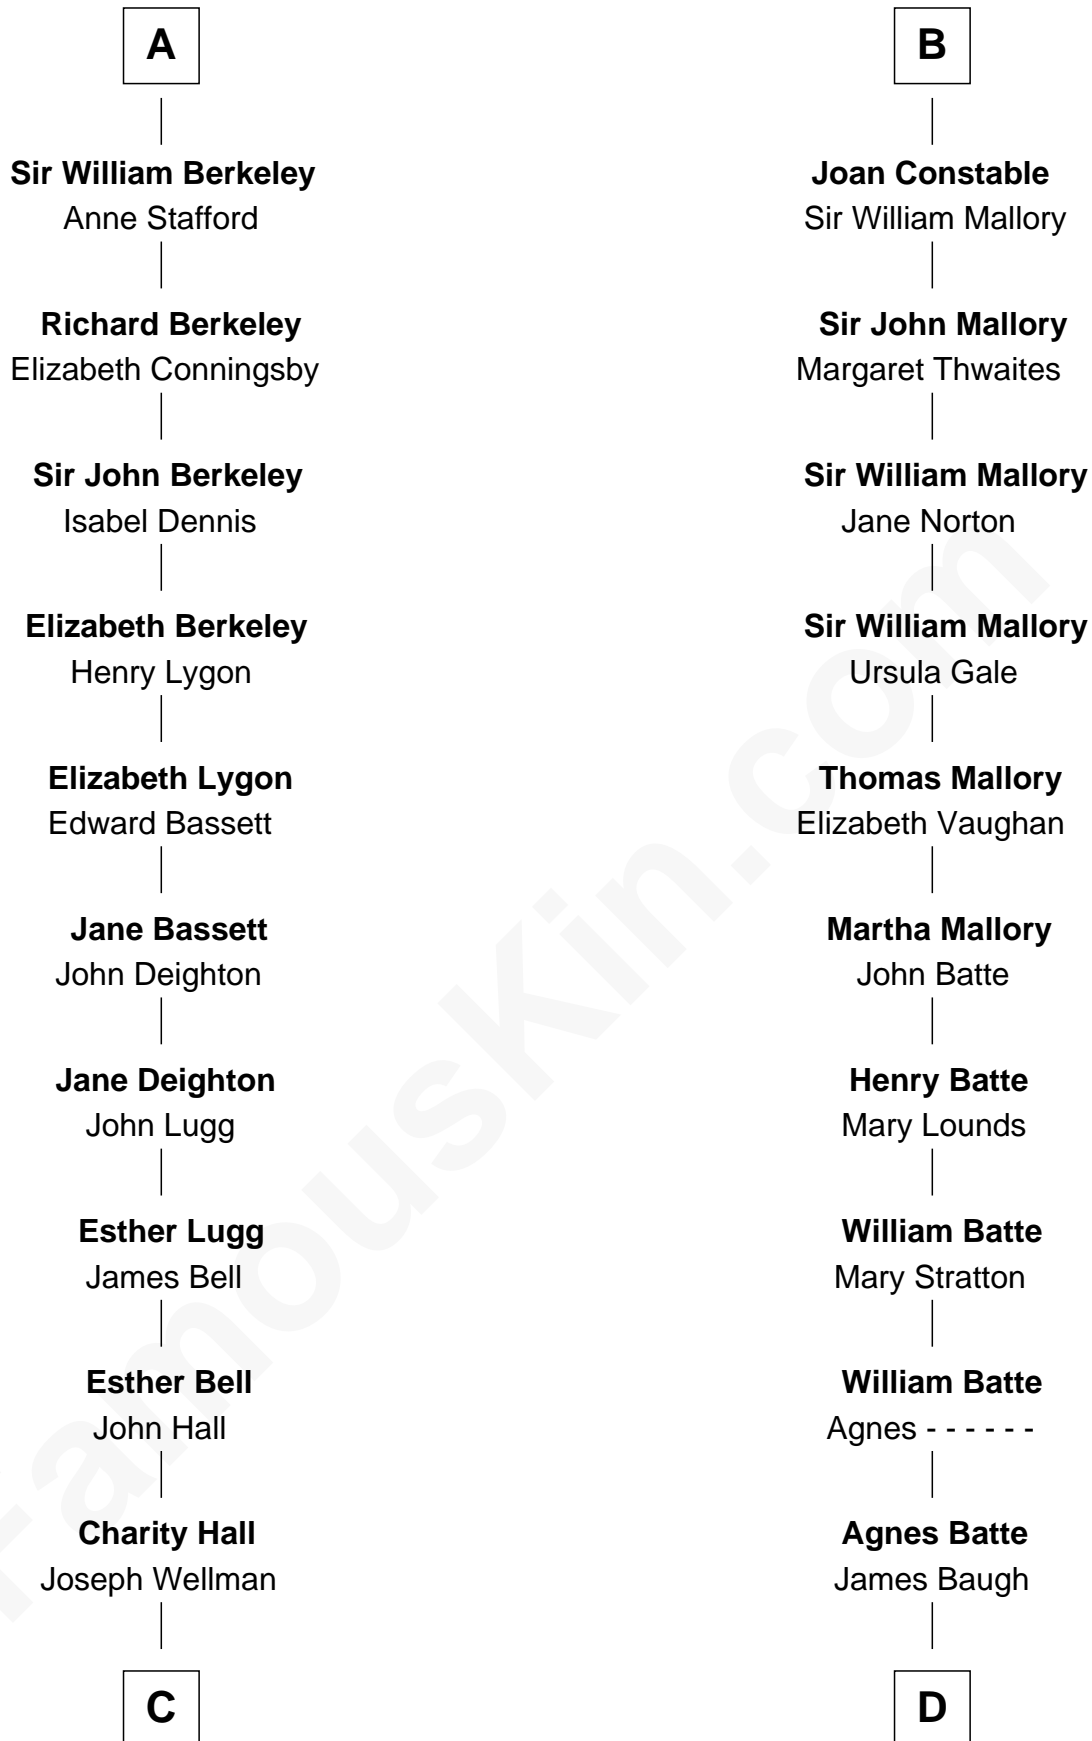

FamousKin.com Relationship Chart of

Jack London

Author of "The Call of the Wild"

21st cousin of

Judy Garland

Singer and Movie Actress

Sir Roger de Quincy

Helen of Galloway