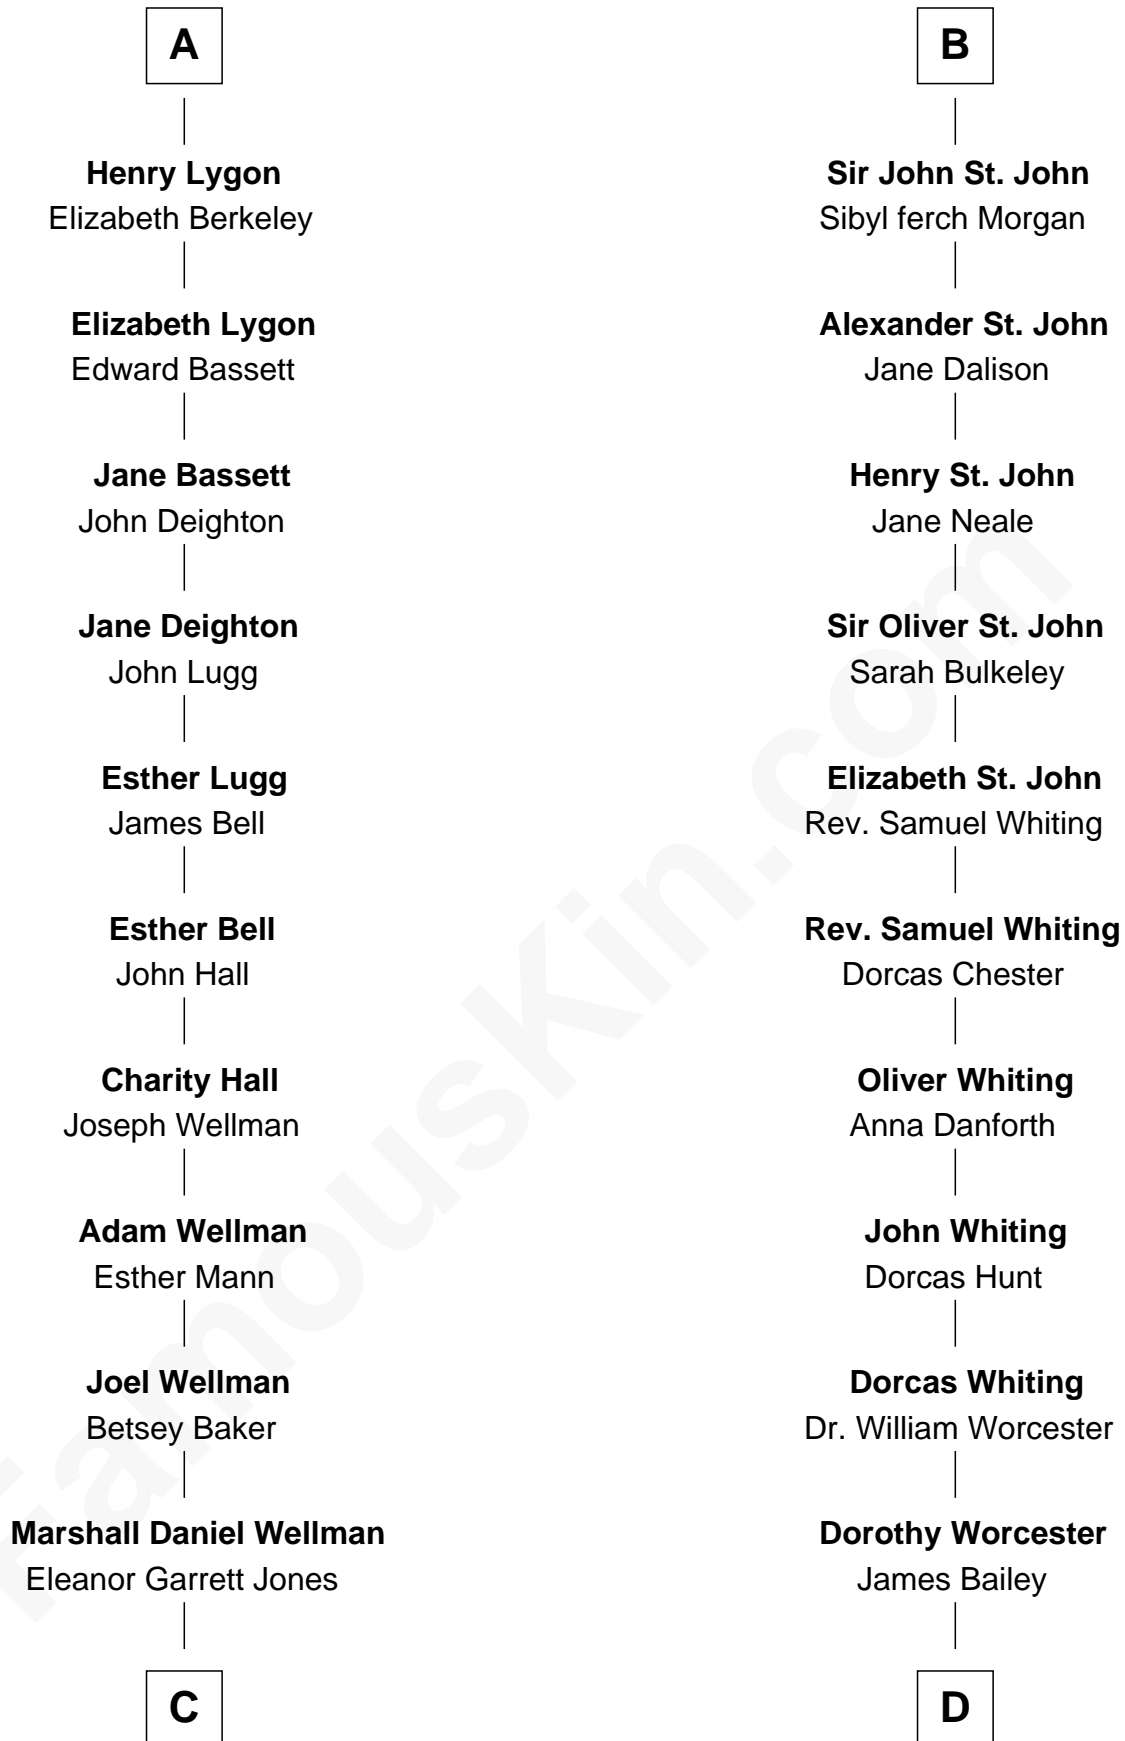

FamousKin.com Relationship Chart of

Jack London

Author of "The Call of the Wild"

18th cousin 3 times removed of

Bette Davis

Movie Actress

Sir Walter de Beauchamp

Alice de Tony

C

Flora Wellman
William Henry Chaney

Jack London
Author of "The Call of the Wild"

D

Benjamin W. Bailey
Latta Hopkins

Harriet Jane Bailey
Charles Otis Thompson

Harriet Eugenia Thompson
William Aaron Favor

Ruth Augusta Favor
Harlow Morrell Davis