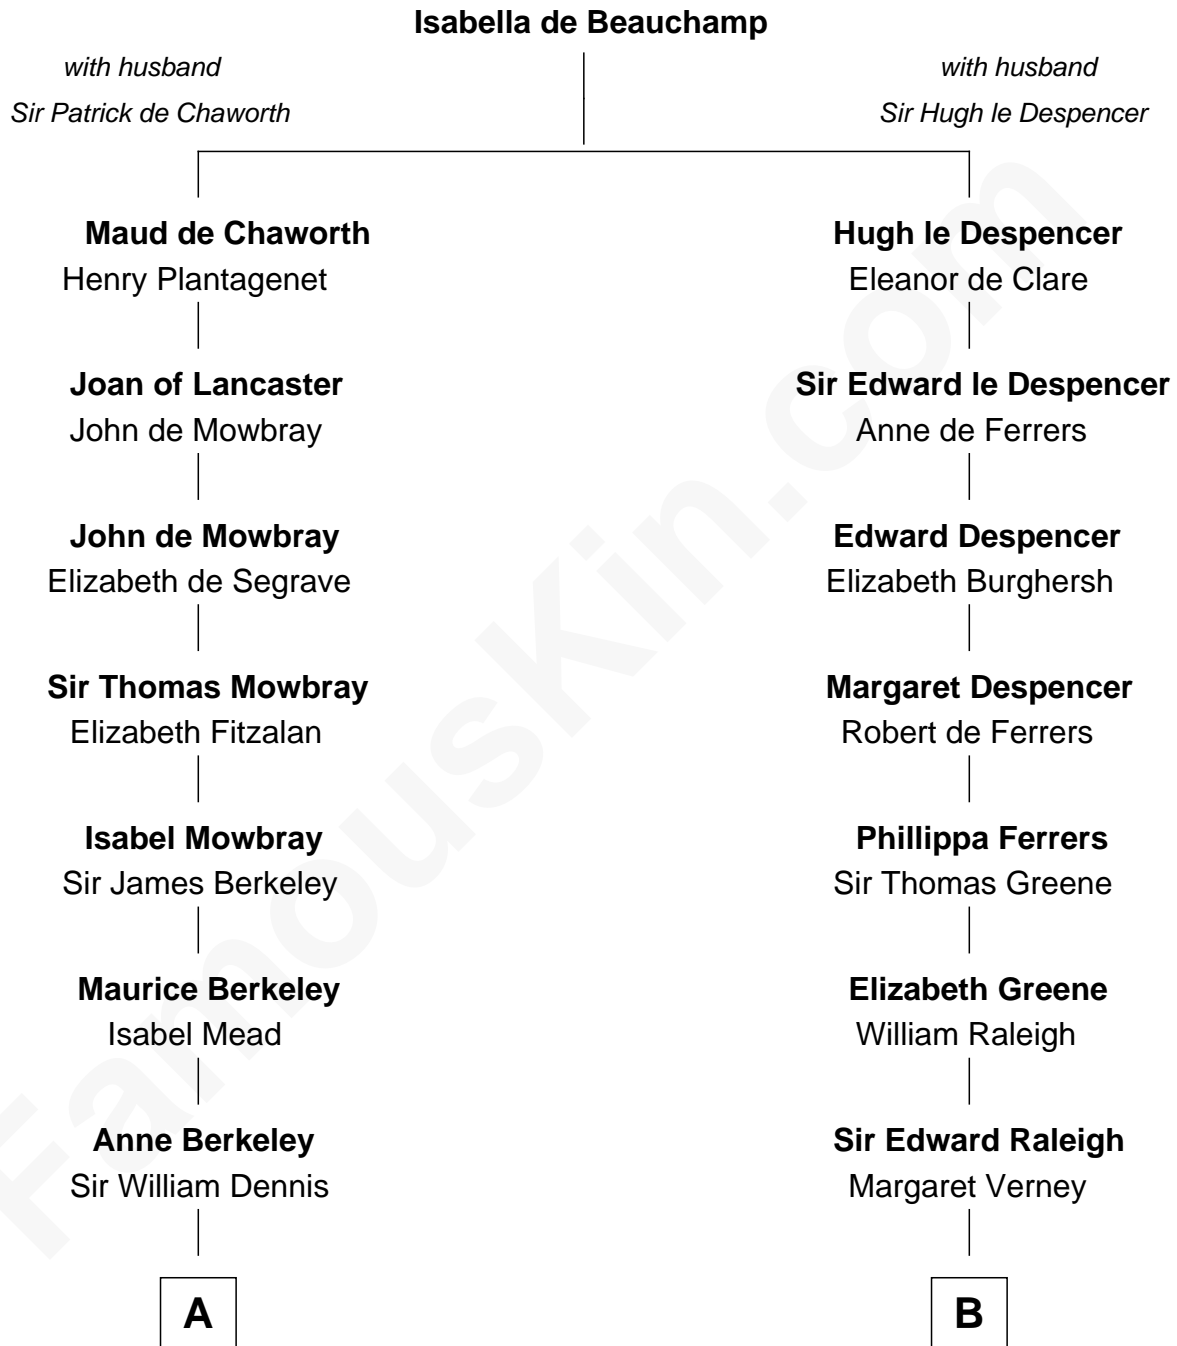

FamousKin.com

Relationship Chart of

Jack London

Author of "The Call of the Wild"

18th cousin 1 time removed of

Lucretia (Rudolph) Garfield

First Lady of President James Garfield

C

Marshall Daniel Wellman

Eleanor Garrett Jones

Flora Wellman

William Henry Chaney

Jack London

Author of "The Call of the Wild"

D

Arabella Greene Mason

Zebulon Rudolph

Lucretia (Rudolph) Garfield

First Lady of James Garfield

FamousKin.com