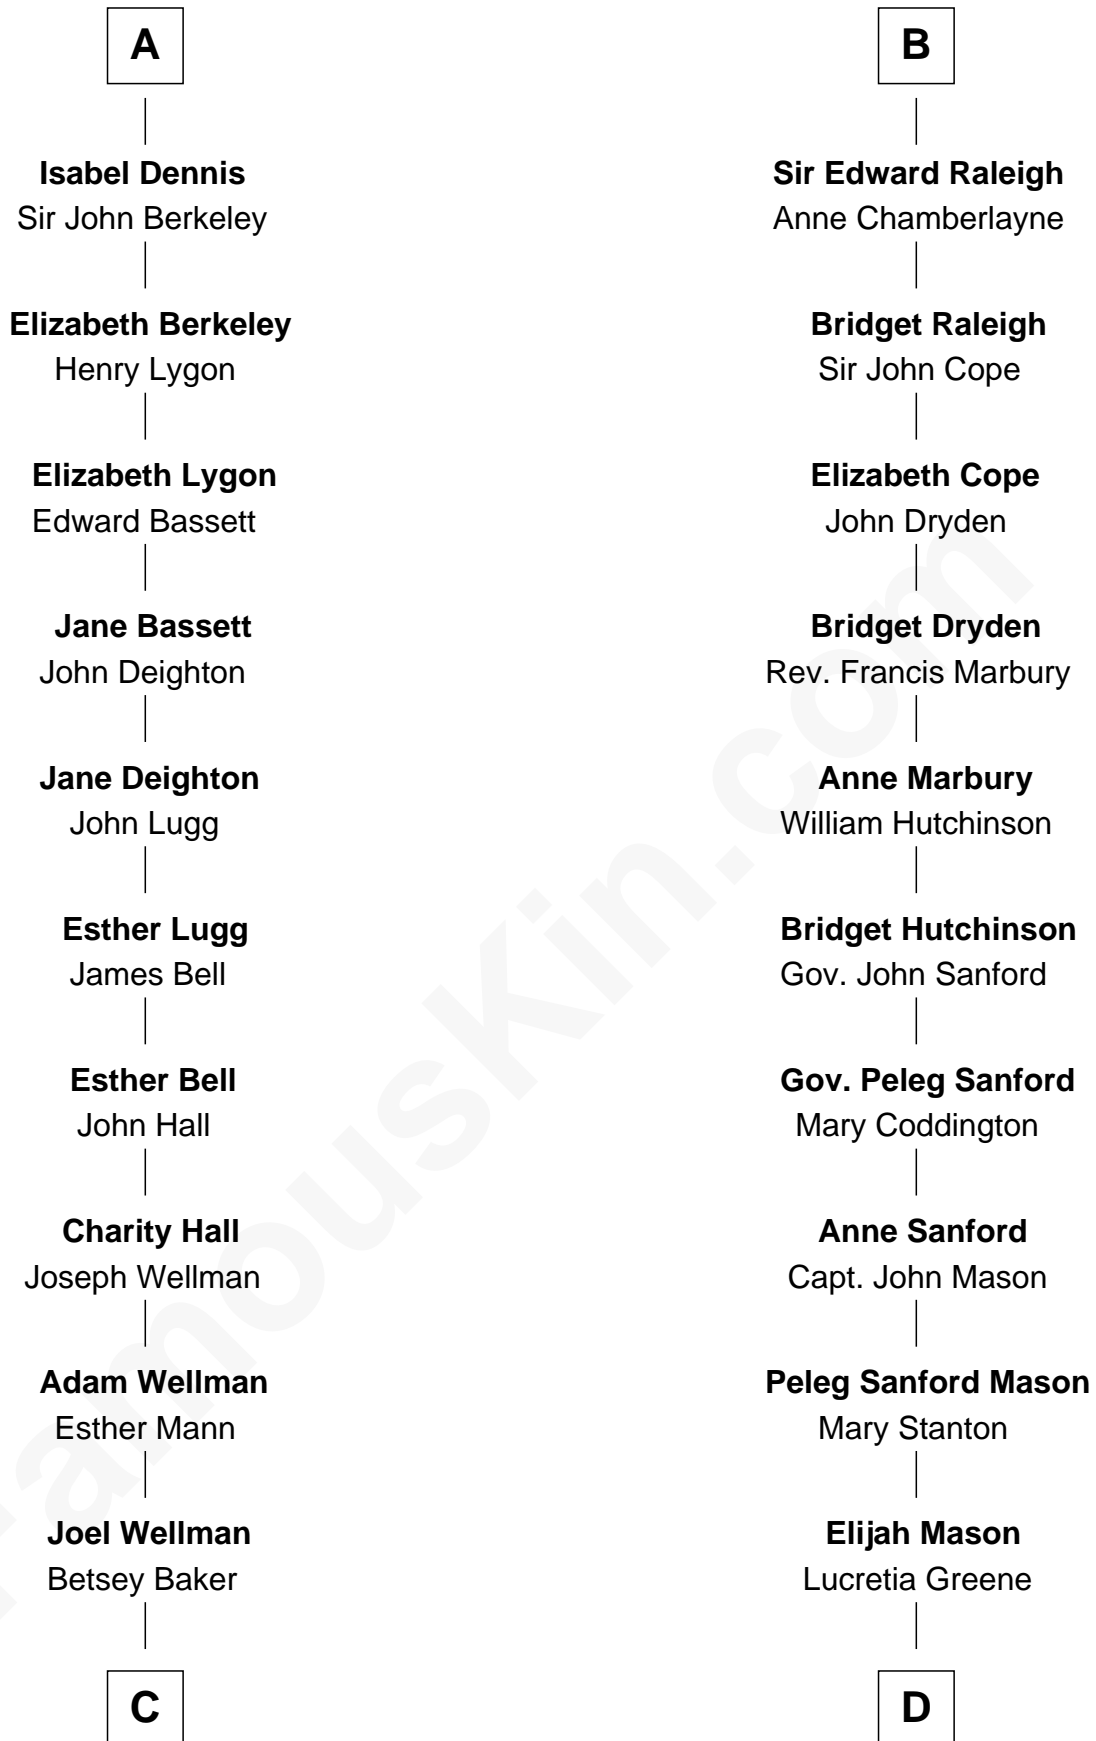

FamousKin.com

Relationship Chart of

Jack London

Author of "The Call of the Wild"

18th cousin 1 time removed of

Lucretia (Rudolph) Garfield

First Lady of President James Garfield

C

Marshall Daniel Wellman

Eleanor Garrett Jones

Flora Wellman

William Henry Chaney

Jack London

Author of "The Call of the Wild"

D

Arabella Greene Mason

Zebulon Rudolph

Lucretia (Rudolph) Garfield

First Lady of James Garfield

FamousKin.com