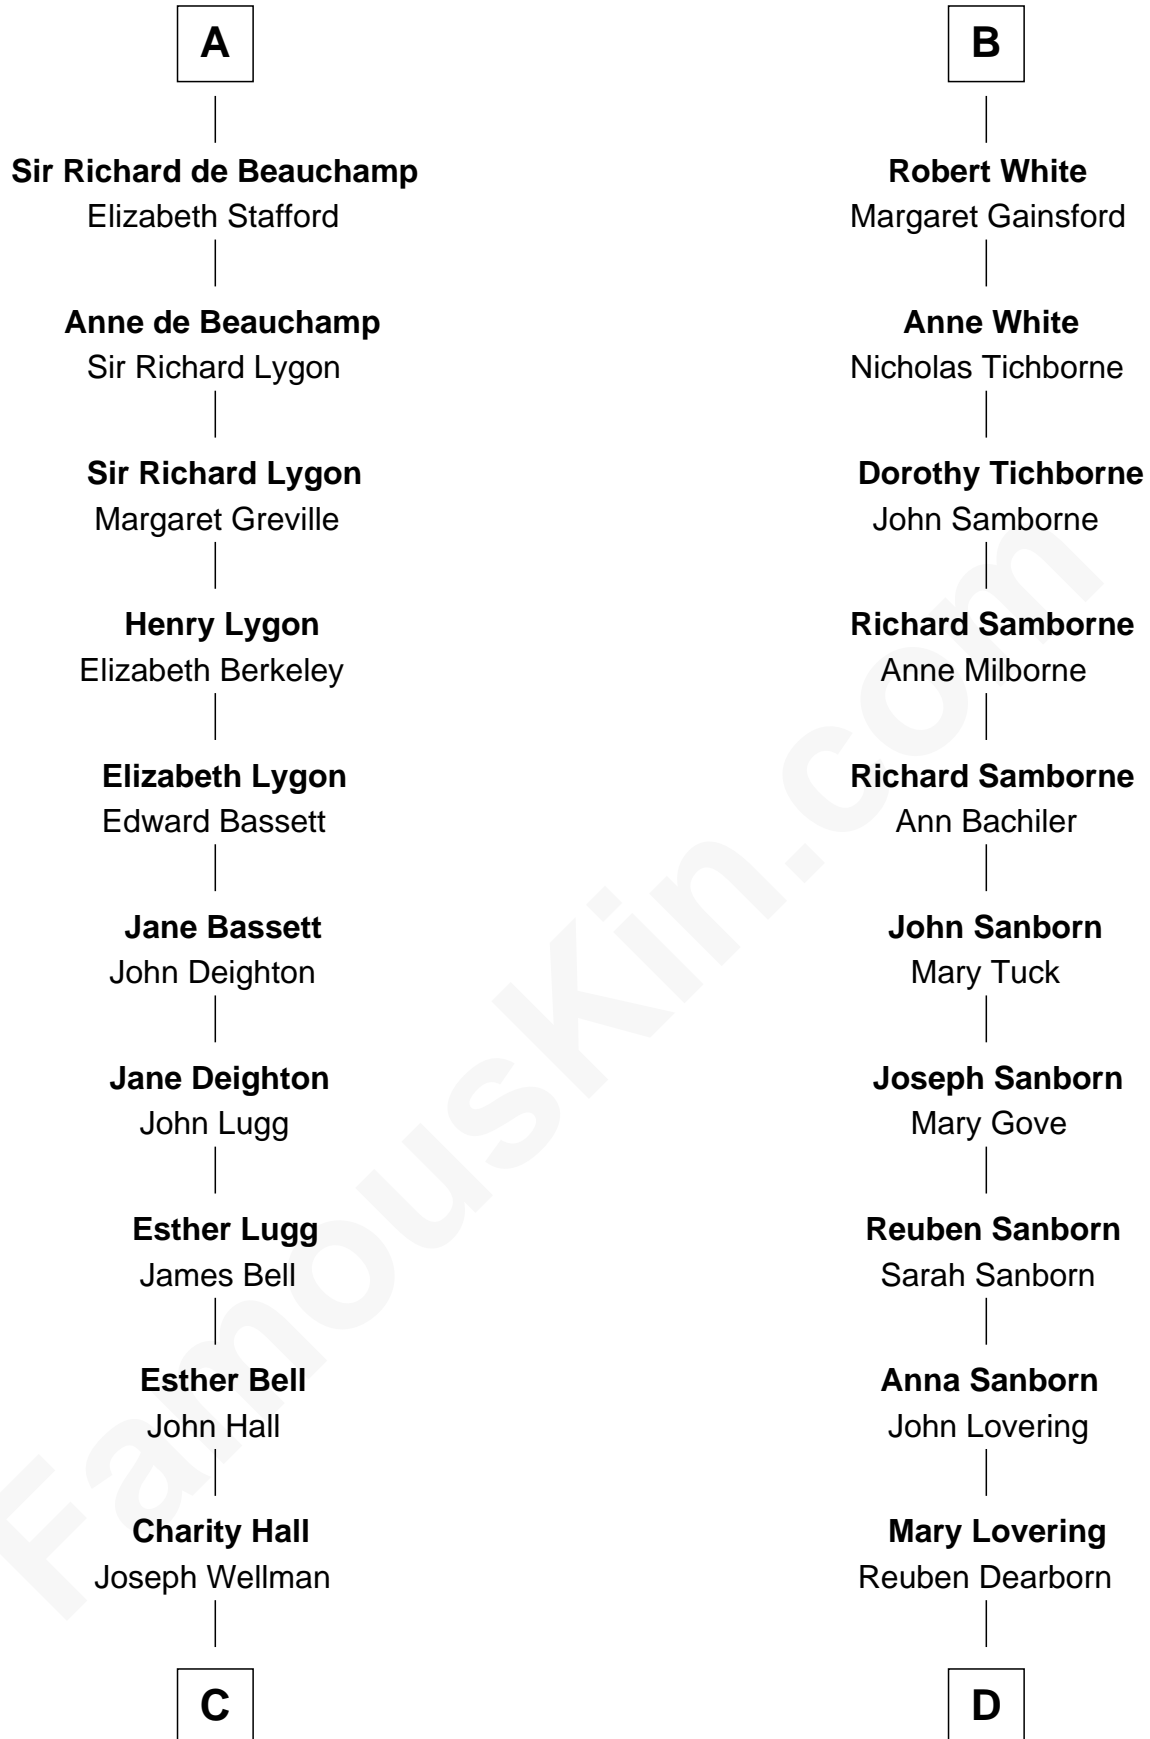

FamousKin.com Relationship Chart of

Jack London

Author of "The Call of the Wild"

21st cousin of

Louis L'Amour

Western Author

Sir Hugh le Despencer

Aveline Basset

Sir Walter Hungerford

Sir Robert Hungerford

Margaret Botreaux

Eleanor Hungerford

Sir John White

B

C

Adam Wellman

Esther Mann

Joel Wellman

Betsey Baker

Marshall Daniel Wellman

Eleanor Garrett Jones

Flora Wellman

William Henry Chaney

Jack London