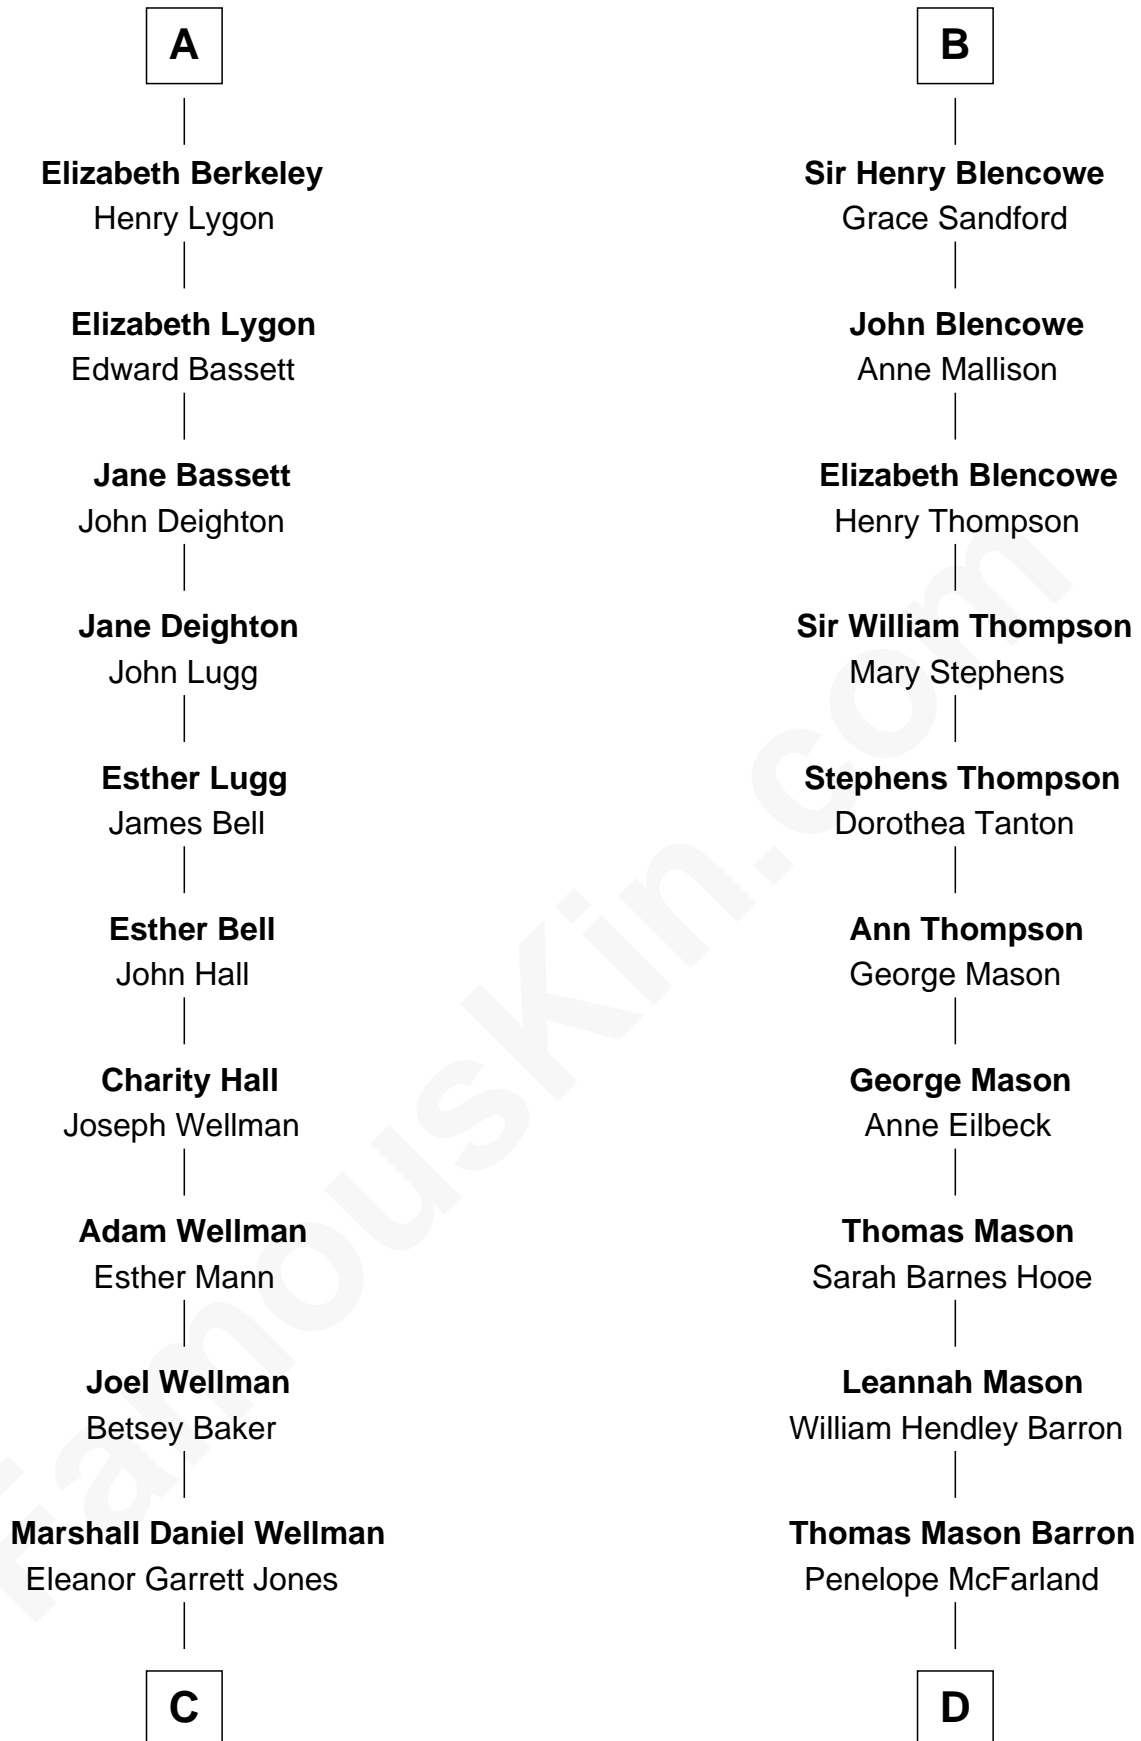

FamousKin.com Relationship Chart of

Jack London

Author of "The Call of the Wild"

18th cousin 3 times removed of

Paris Hilton

Socialite and TV Personality

Sir Maurice de Berkeley

Eve la Zouche

Katherine de Clyvedon

Sir John Berkeley

Elizabeth Betteshorne

Elizabeth Berkeley

Sir John Sutton

Sir Edmund Sutton

Matilda Clifford

Thomas Dudley

Grace Threlkeld

Winifred Dudley

Anthony Blencowe

Richard Blencowe

Apollonia Tolson

B

C

Flora Wellman
William Henry Chaney