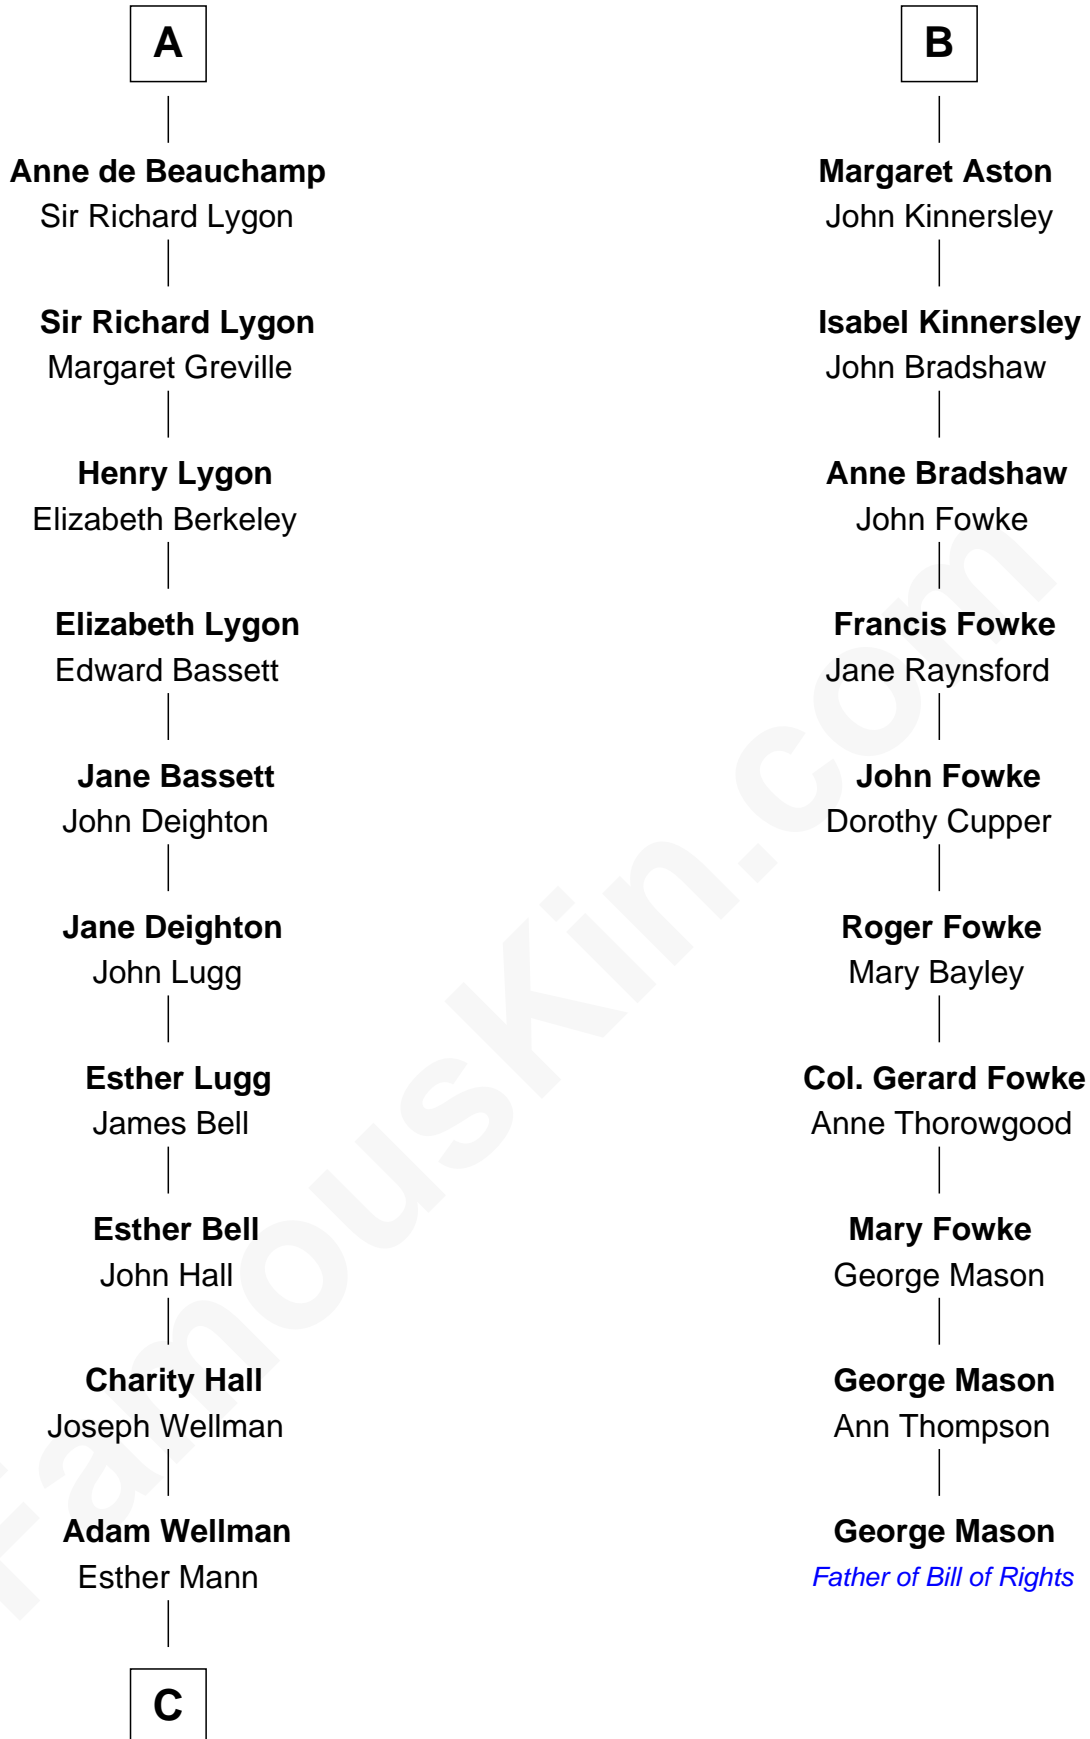

# FamousKin.com Relationship Chart of

**Jack London**

*Author of "The Call of the Wild"*

16th cousin 4 times removed of

**George Mason**

*Father of the U.S. Bill of Rights*

**John de Botetourte**

Maud FitzThomas

**Sir Humphrey Stafford**  
Eleanor Aylesbury

**Elizabeth Stafford**  
Sir Richard de Beauchamp

**A**

**Thomas de Botetourte**

Joan de Somery

**John de Botetourte**  
Joyce la Zouche de Mortimer

**Joyce de Botetourte**  
Sir Baldwin Freville

**Sir Baldwin Freville**  
Maude le Scrope

**Joyce Freville**  
Sir Roger Aston

**Sir Robert Aston**  
Isabel Brereton

**John Aston**  
Elizabeth Delves

**B**

**C**

—  
**Joel Wellman**

Betsey Baker