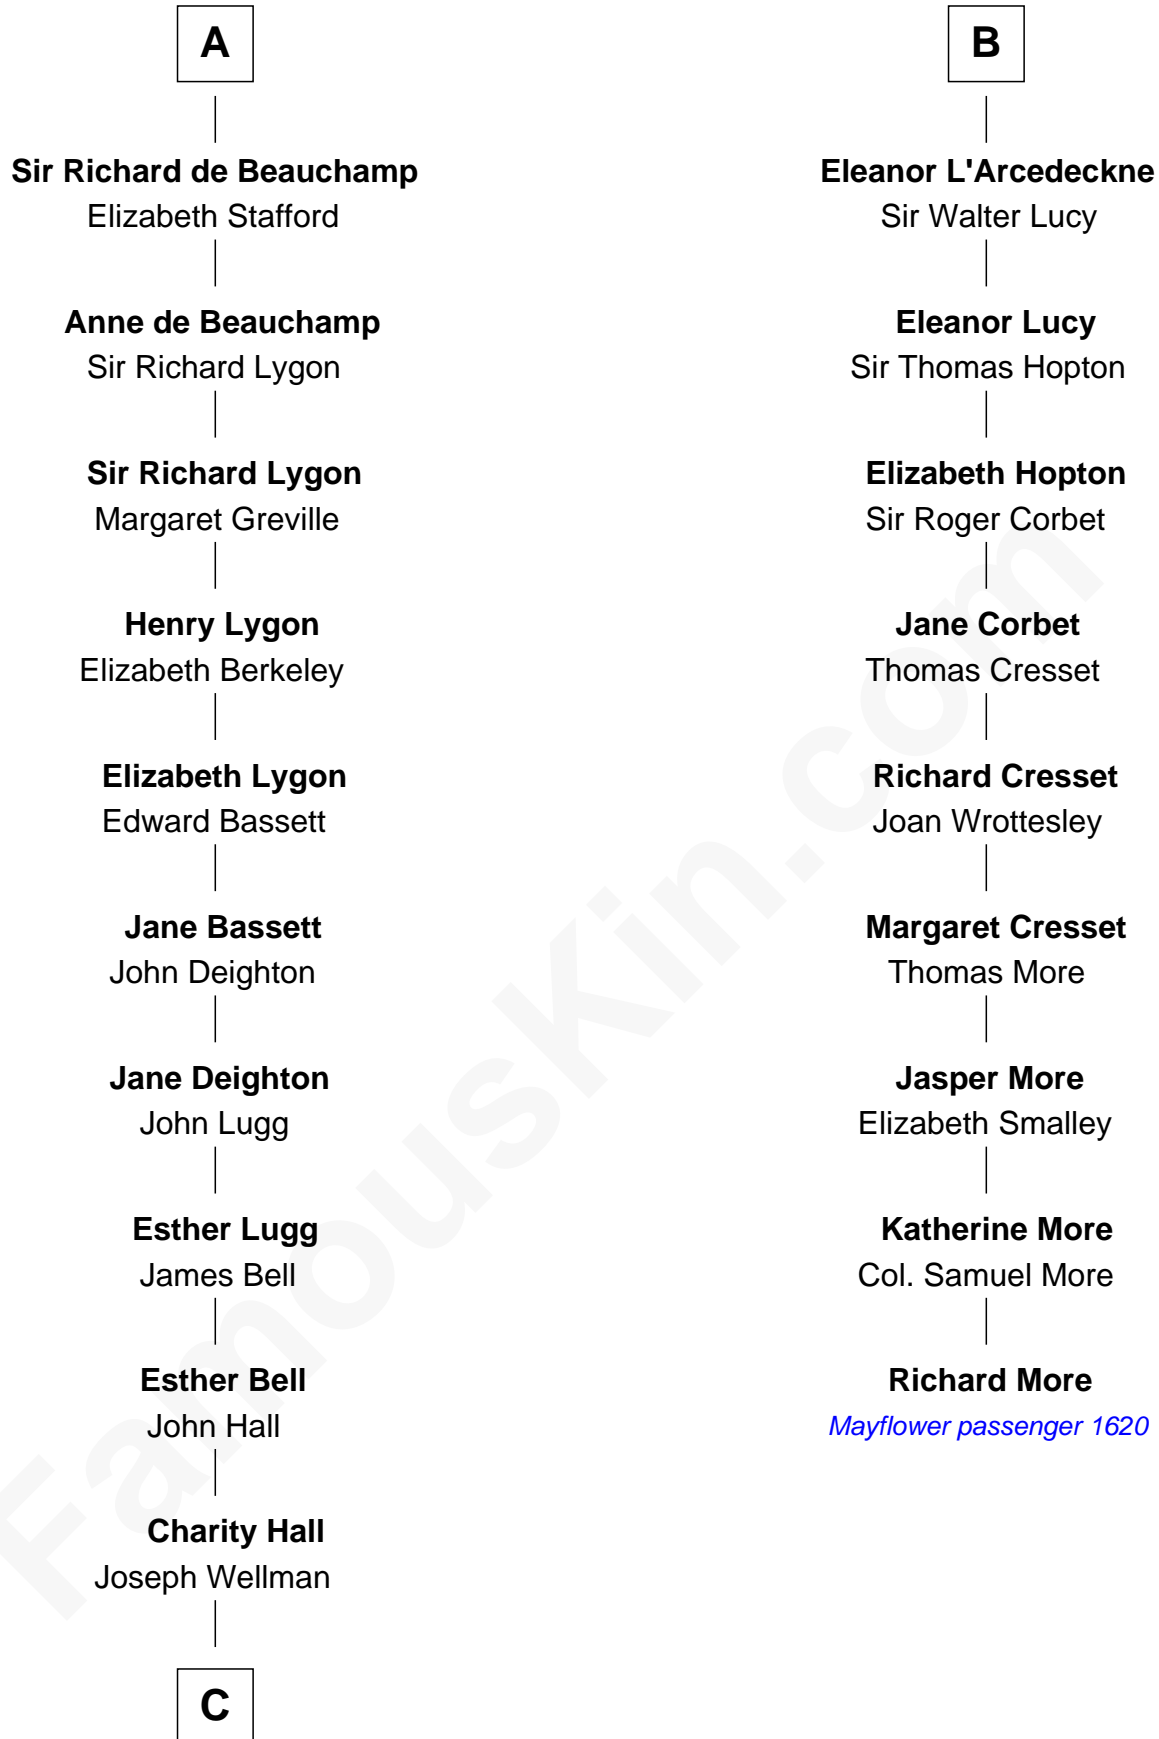

FamousKin.com

Relationship Chart of

Jack London

Author of "The Call of the Wild"

15th cousin 6 times removed of

Richard More

(c1614 - c1696) Mayflower passenger 1620

MAYFLOWER

C

—
Adam Wellman

Esther Mann

—
Joel Wellman

Betsey Baker

—
Marshall Daniel Wellman

Eleanor Garrett Jones

—
Flora Wellman