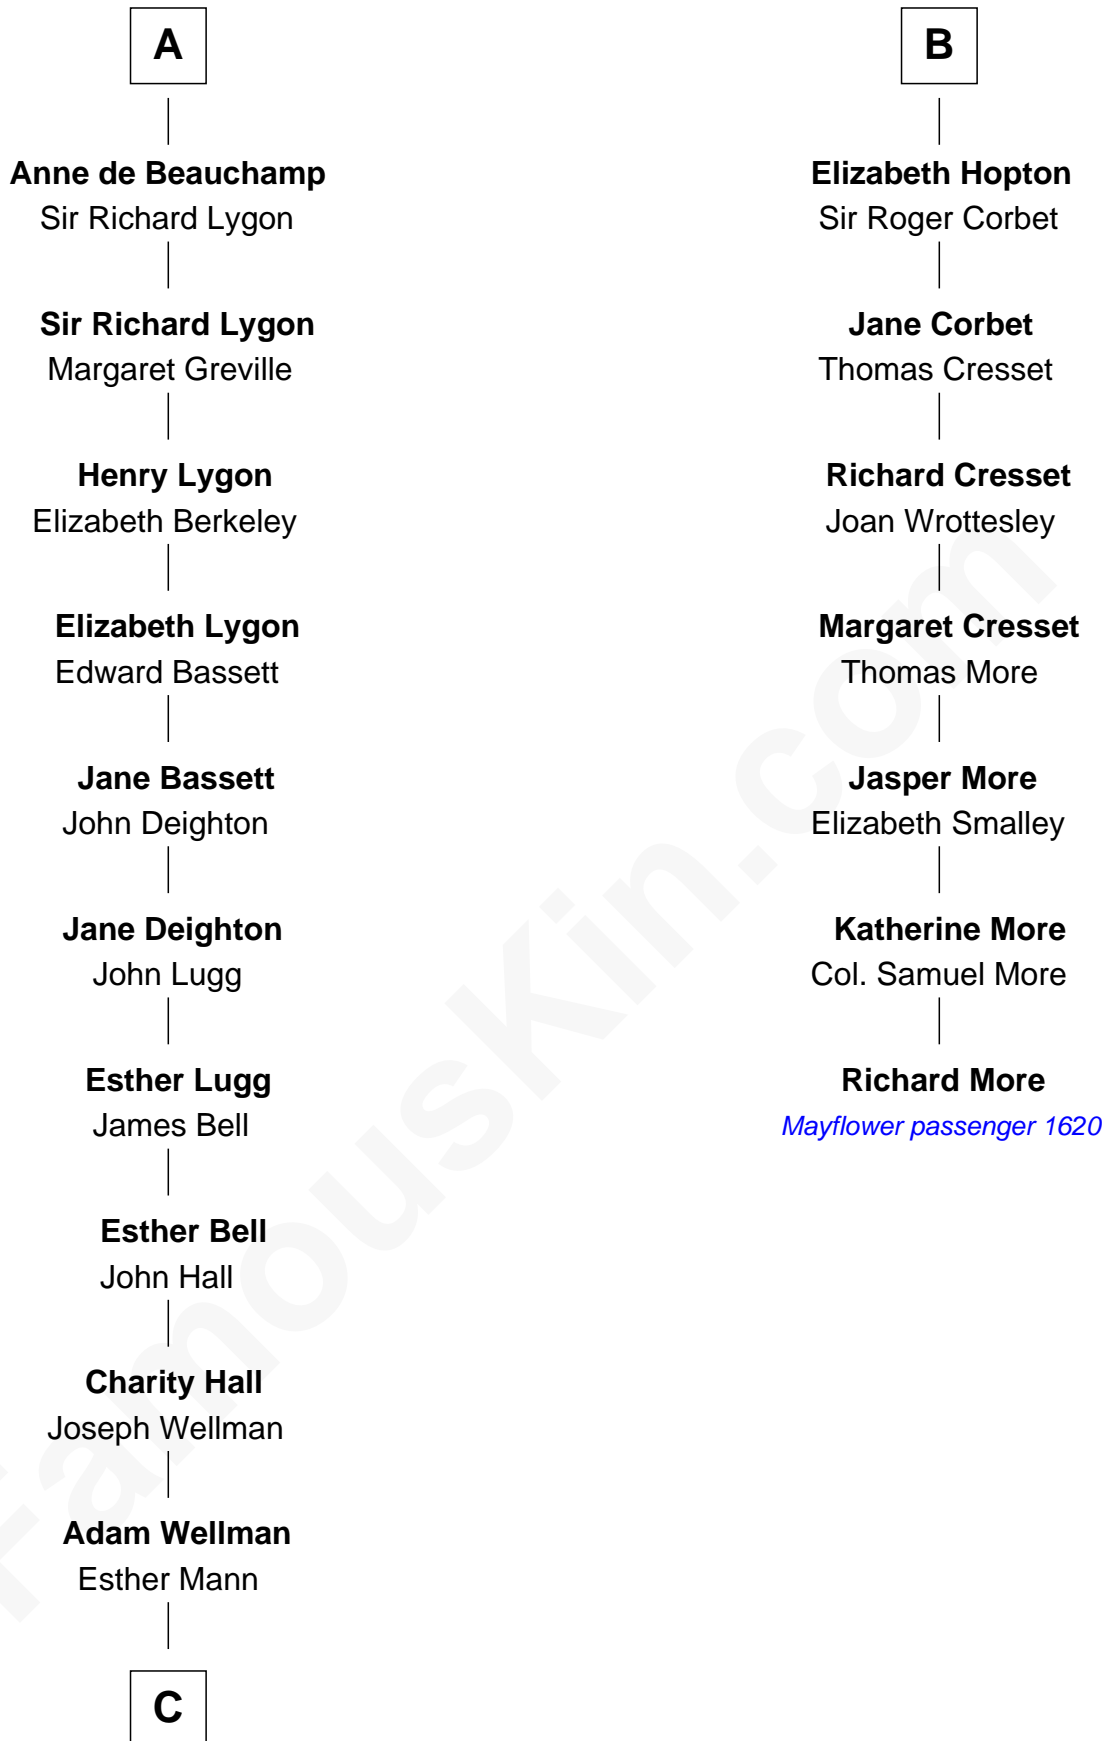

## Relationship Chart of

### Jack London

Author of "The Call of the Wild"

13th cousin 7 times removed of

**Richard More**

(c1614 - c1696) Mayflower passenger 1620

**MAYFLOWER**

**C**

—  
**Joel Wellman**

Betsey Baker

—  
**Marshall Daniel Wellman**

Eleanor Garrett Jones

—  
**Flora Wellman**

William Henry Chaney

—  
**Jack London**

*Author of "The Call of the Wild"*

FamousKin.com