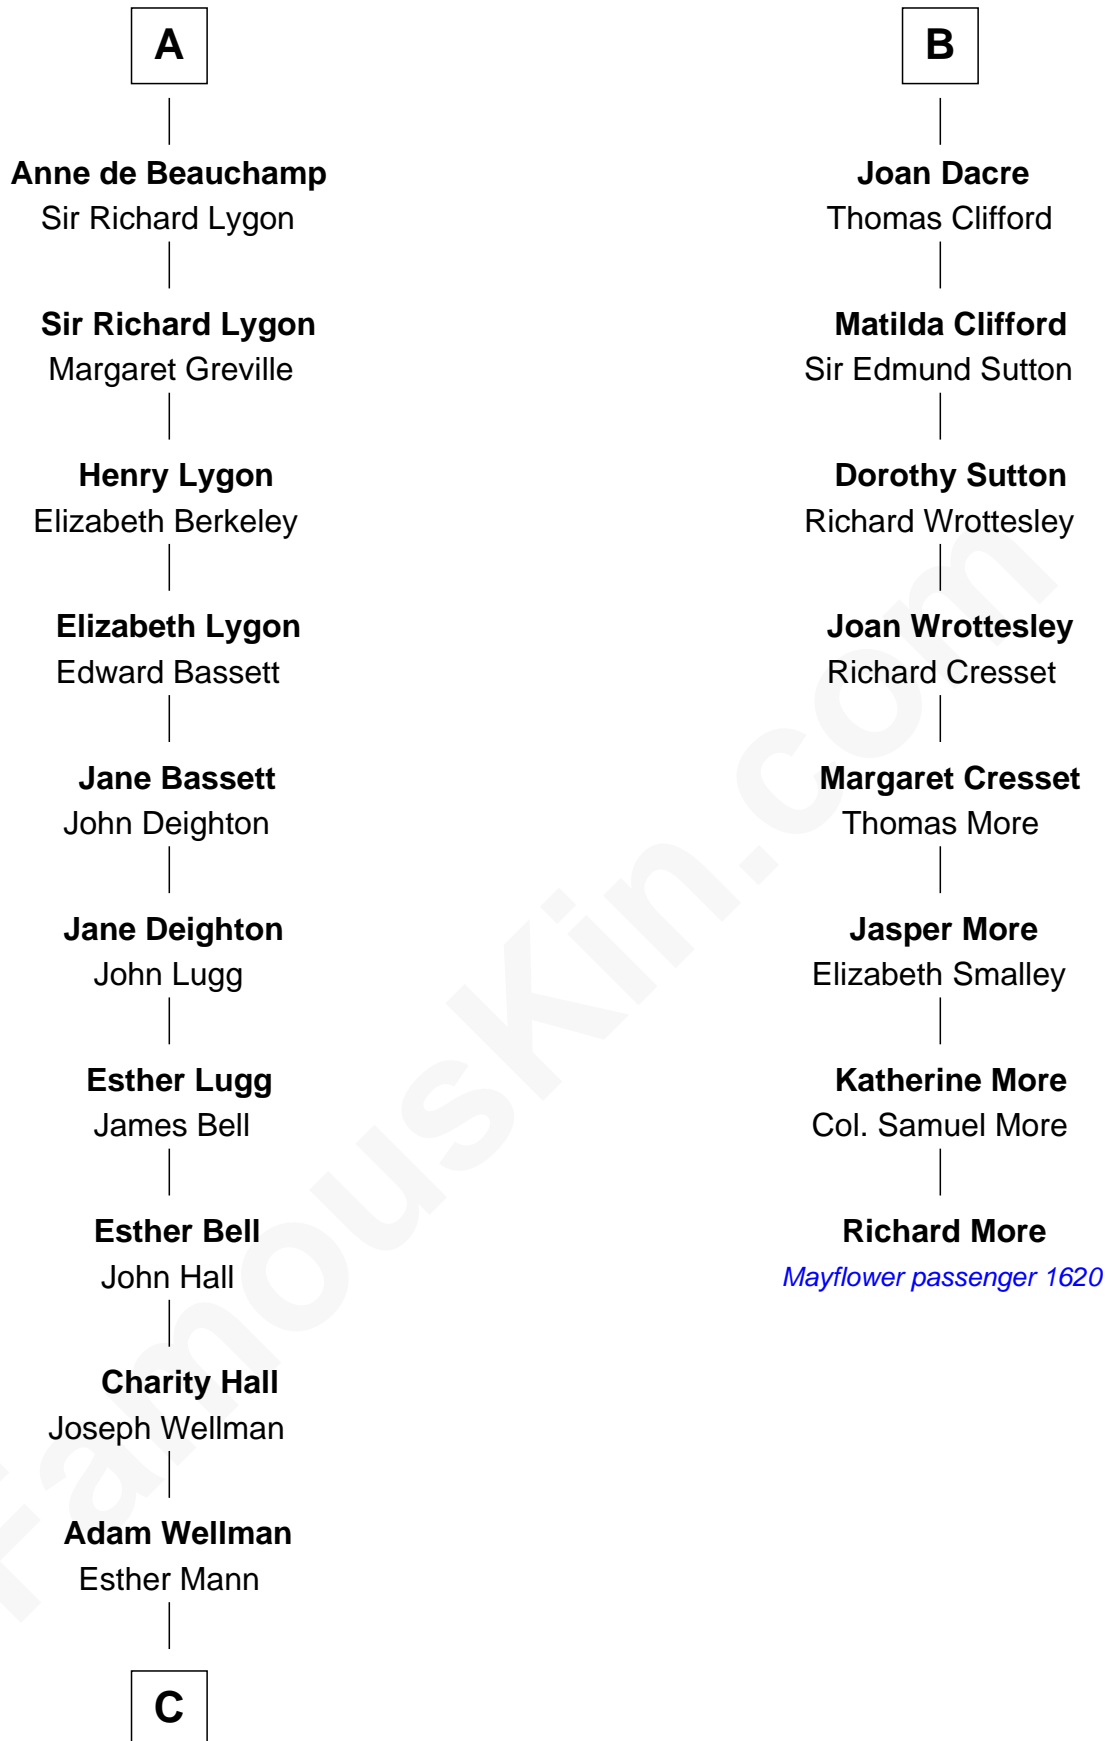

## Relationship Chart of

### Jack London

Author of "The Call of the Wild"

14th cousin 6 times removed of

**Richard More**

(c1614 - c1696) Mayflower passenger 1620

**MAYFLOWER**

**C**

—  
**Joel Wellman**

Betsey Baker

—  
**Marshall Daniel Wellman**

Eleanor Garrett Jones

—  
**Flora Wellman**

William Henry Chaney

—  
**Jack London**

*Author of "The Call of the Wild"*

FamousKin.com