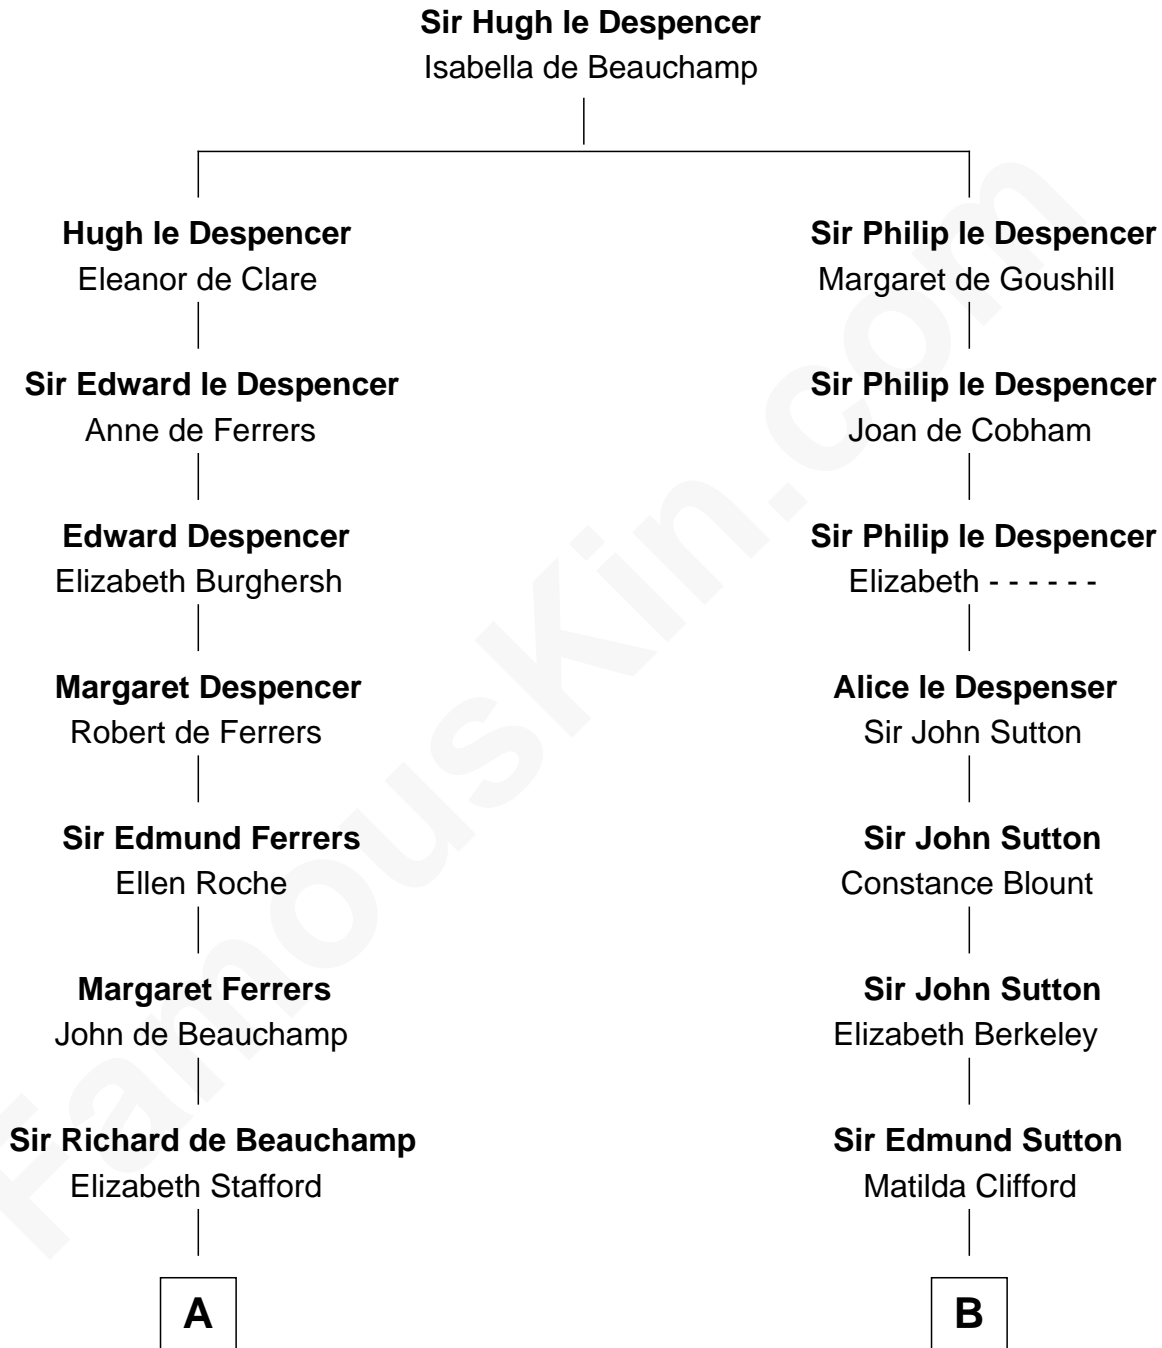

## Relationship Chart of

### Jack London

Author of "The Call of the Wild"

12th cousin 8 times removed of

**Richard More**

(c1614 - c1696) Mayflower passenger 1620

**MAYFLOWER**

**C**

—  
**Joel Wellman**

Betsey Baker

—  
**Marshall Daniel Wellman**

Eleanor Garrett Jones

—  
**Flora Wellman**

William Henry Chaney

—  
**Jack London**

*Author of "The Call of the Wild"*

FamousKin.com