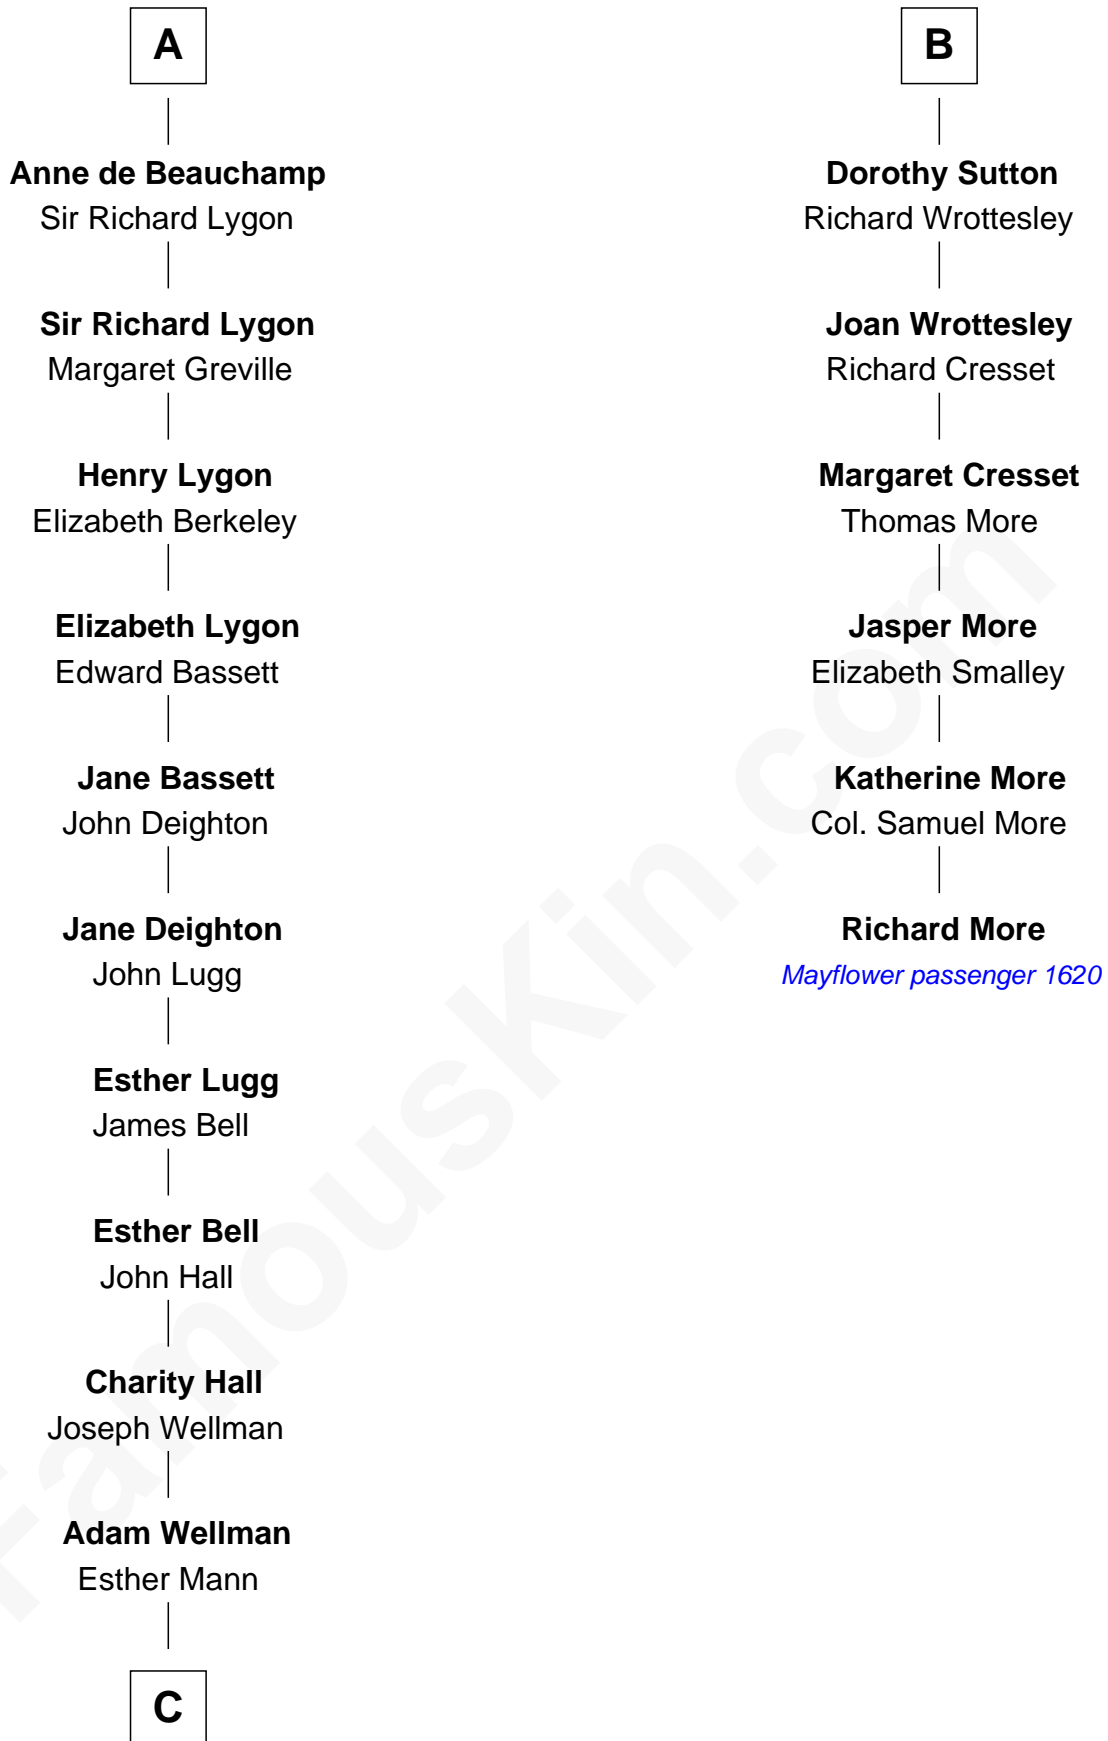

## Relationship Chart of

### Jack London

Author of "The Call of the Wild"

12th cousin 8 times removed of

**Richard More**

(c1614 - c1696) Mayflower passenger 1620

**MAYFLOWER**

**C**

—  
**Joel Wellman**

Betsey Baker

—  
**Marshall Daniel Wellman**

Eleanor Garrett Jones

—  
**Flora Wellman**

William Henry Chaney

—  
**Jack London**

*Author of "The Call of the Wild"*

FamousKin.com