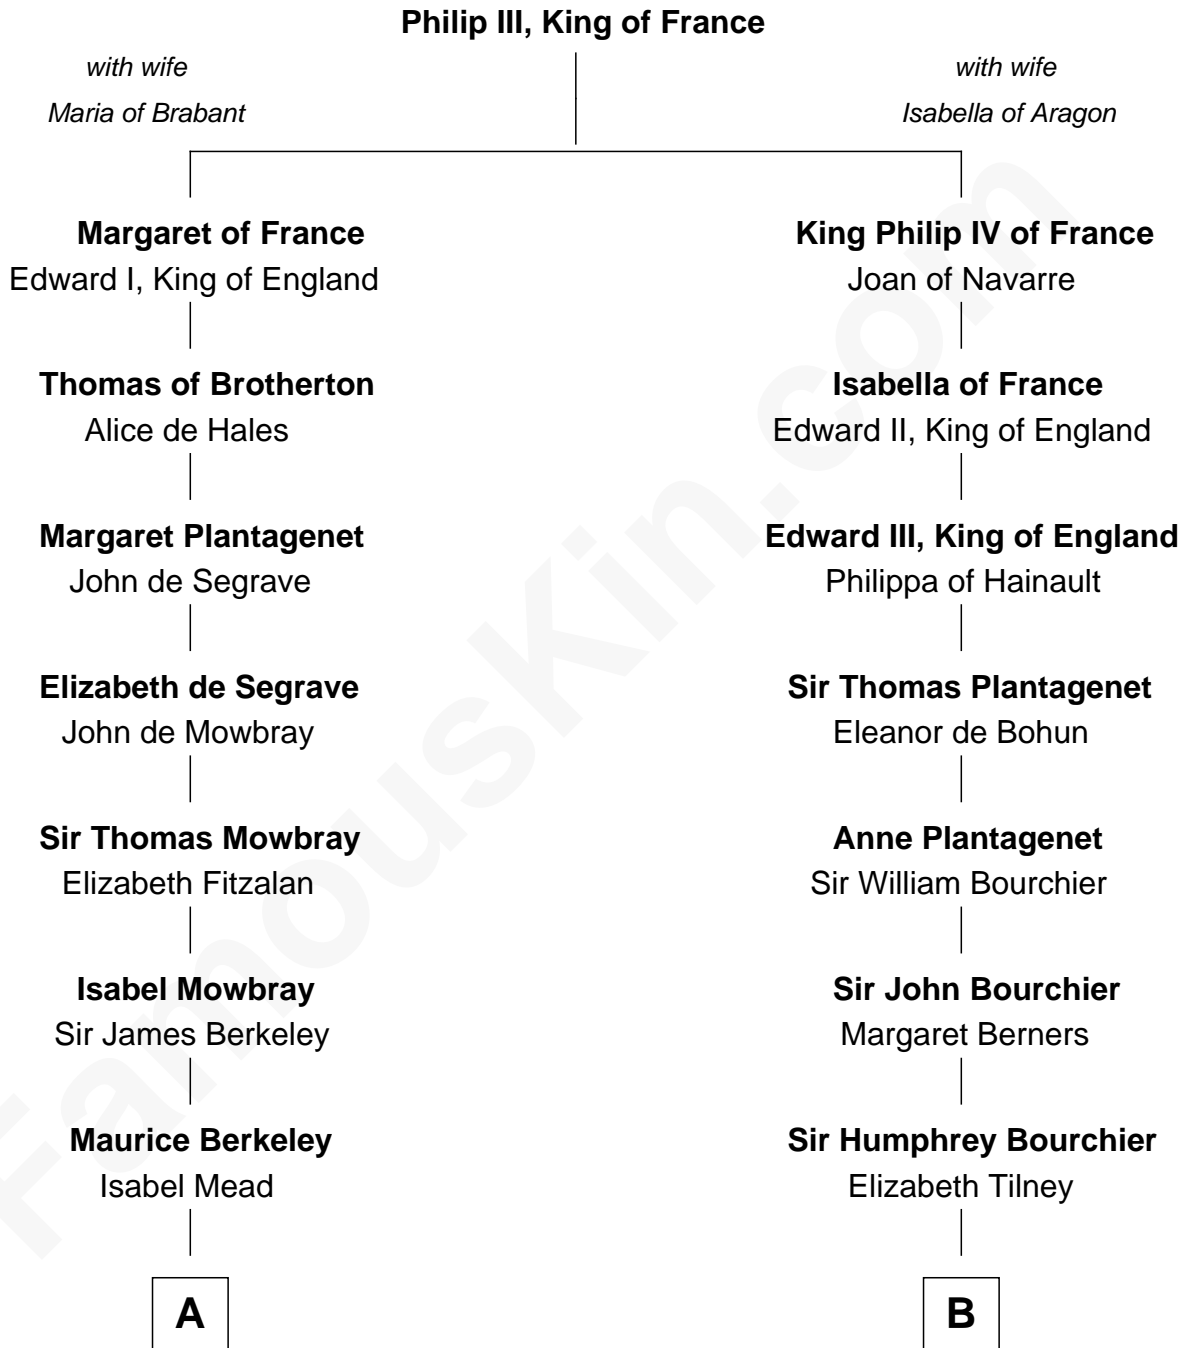

FamousKin.com

Relationship Chart of

Jack London

Author of "The Call of the Wild"

20th cousin 1 time removed of

Norman Rockwell
American Artist

C

Joel Wellman

Betsy Baker

Marshall Daniel Wellman

Eleanor Garrett Jones

Flora Wellman

William Henry Chaney

Jack London

Author of "The Call of the Wild"

D