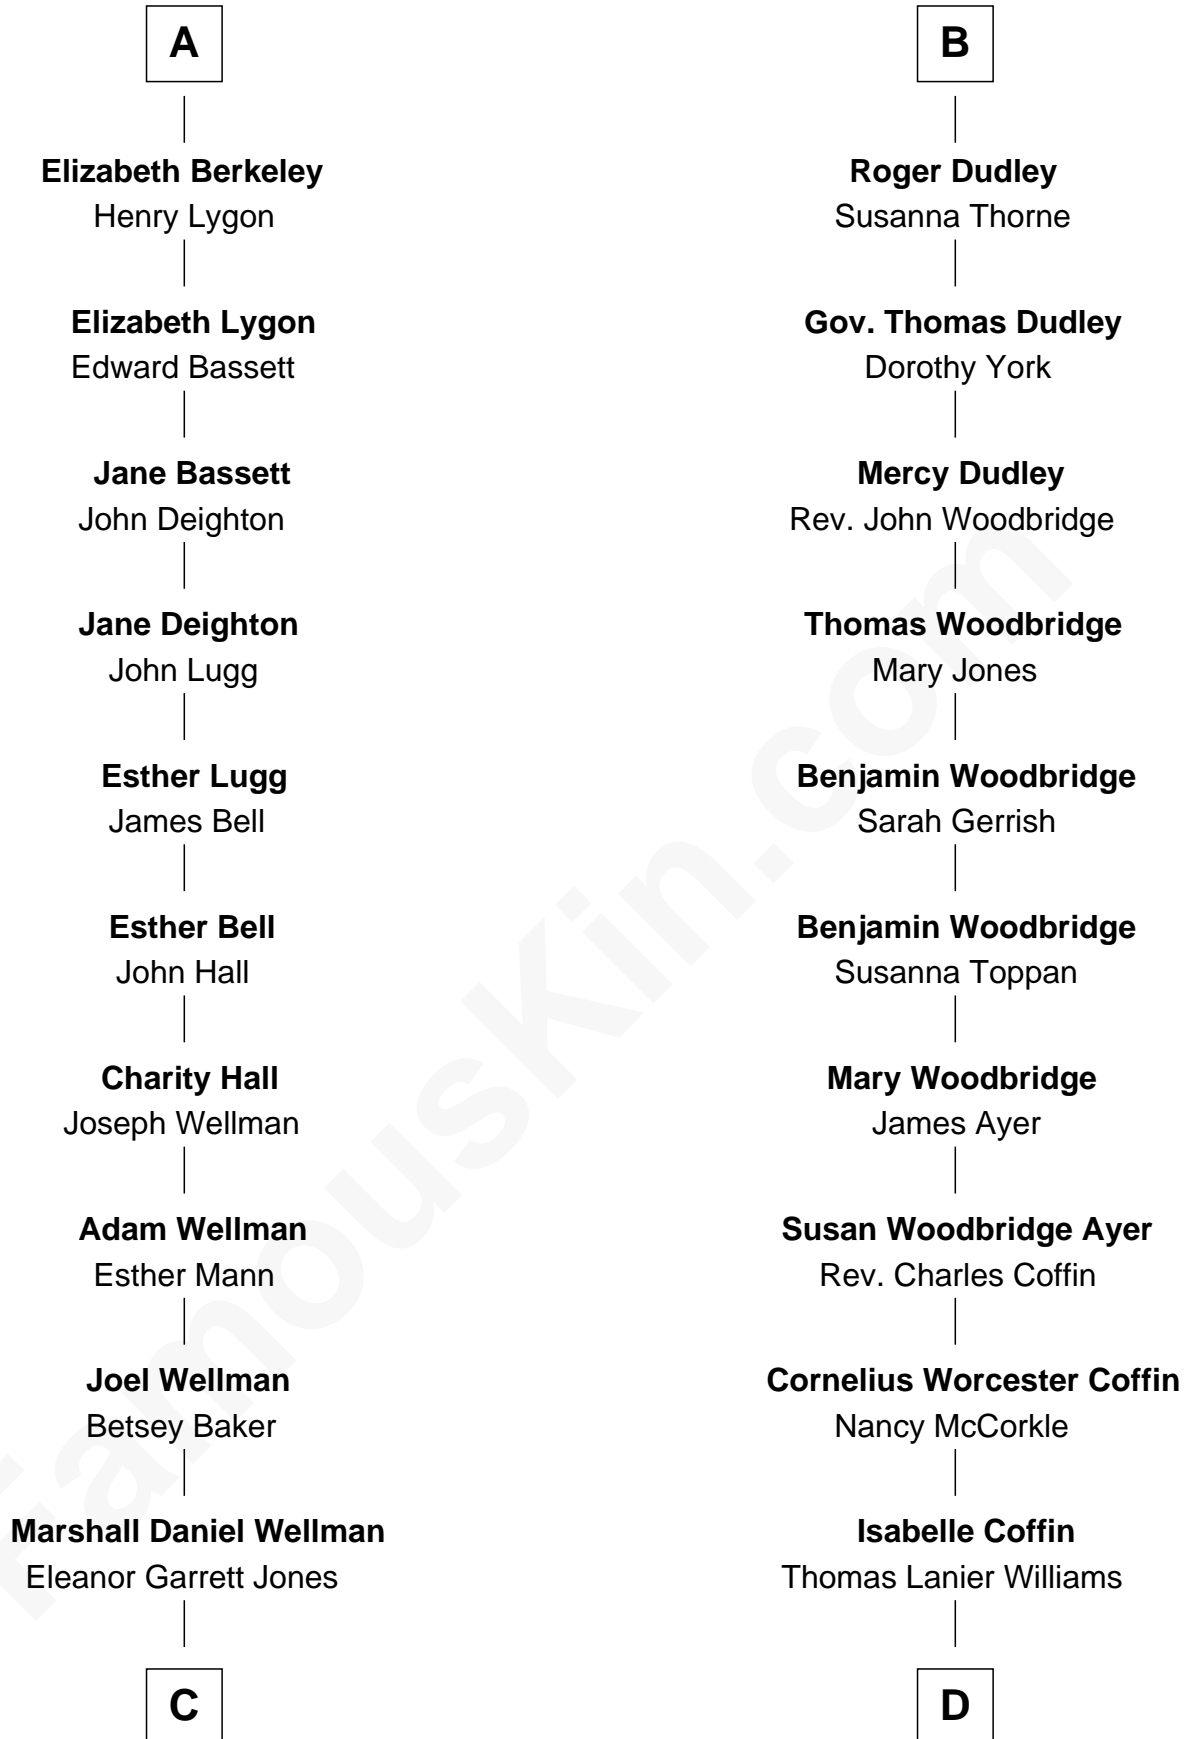

# FamousKin.com Relationship Chart of

**Jack London**

*Author of "The Call of the Wild"*

18th cousin of

**Tennessee Williams**

*Author of A Streetcar Named Desire*

**Sir Maurice de Berkeley**

Eve la Zouche

Katherine de Clyvedon

**Sir John Berkeley**

Elizabeth Betteshorne

**Elizabeth Berkeley**

Sir John Sutton

**Sir Edmund Sutton**

Joyce Tiptoft

**Sir Edward Sutton**

Cecily Willoughby

**Sir John Sutton**

Cecily Grey

**Sir Henry Dudley**

- - - - - Ashton

Probable

**B**

**C**

**Flora Wellman**  
William Henry Chaney

**Jack London**  
*Author of "The Call of the Wild"*

**D**

**Cornelius Coffin Williams**  
Edwina Dakin

**Tennessee Williams**  
*Author of A Streetcar Named Desire*