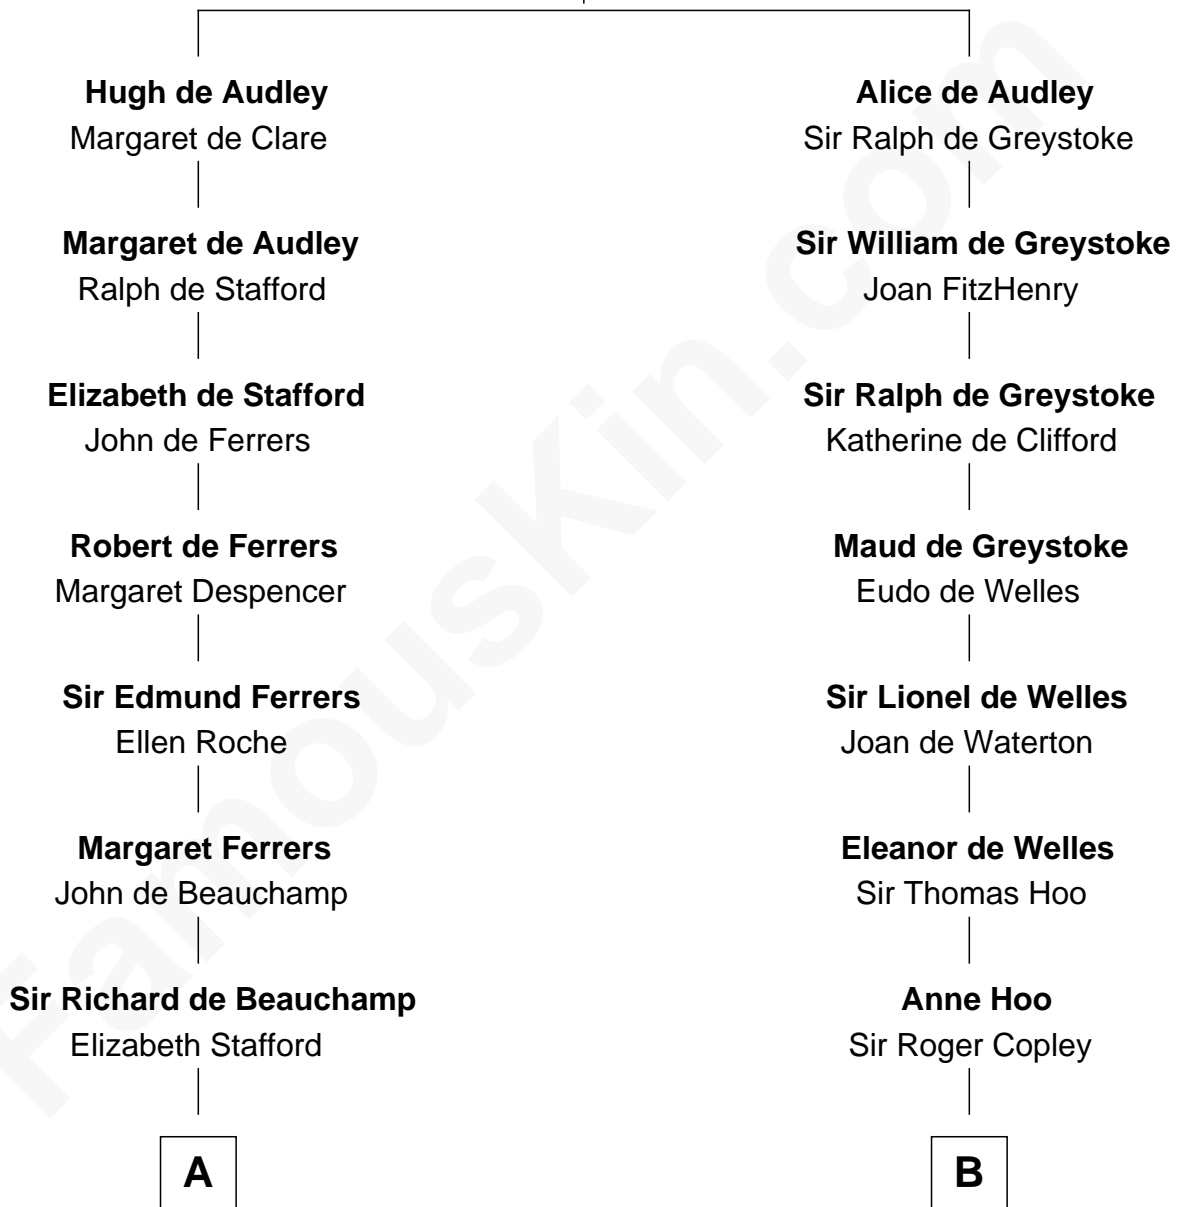

## Relationship Chart of

### Jack London

*Author of "The Call of the Wild"*

17th cousin 3 times removed of

### William C. C. Claiborne

*1st Governor of Louisiana*

**Sir Hugh I de Audley**

Iseult de Mortimer

**C**

—  
**Joel Wellman**

Betsey Baker

—  
**Marshall Daniel Wellman**