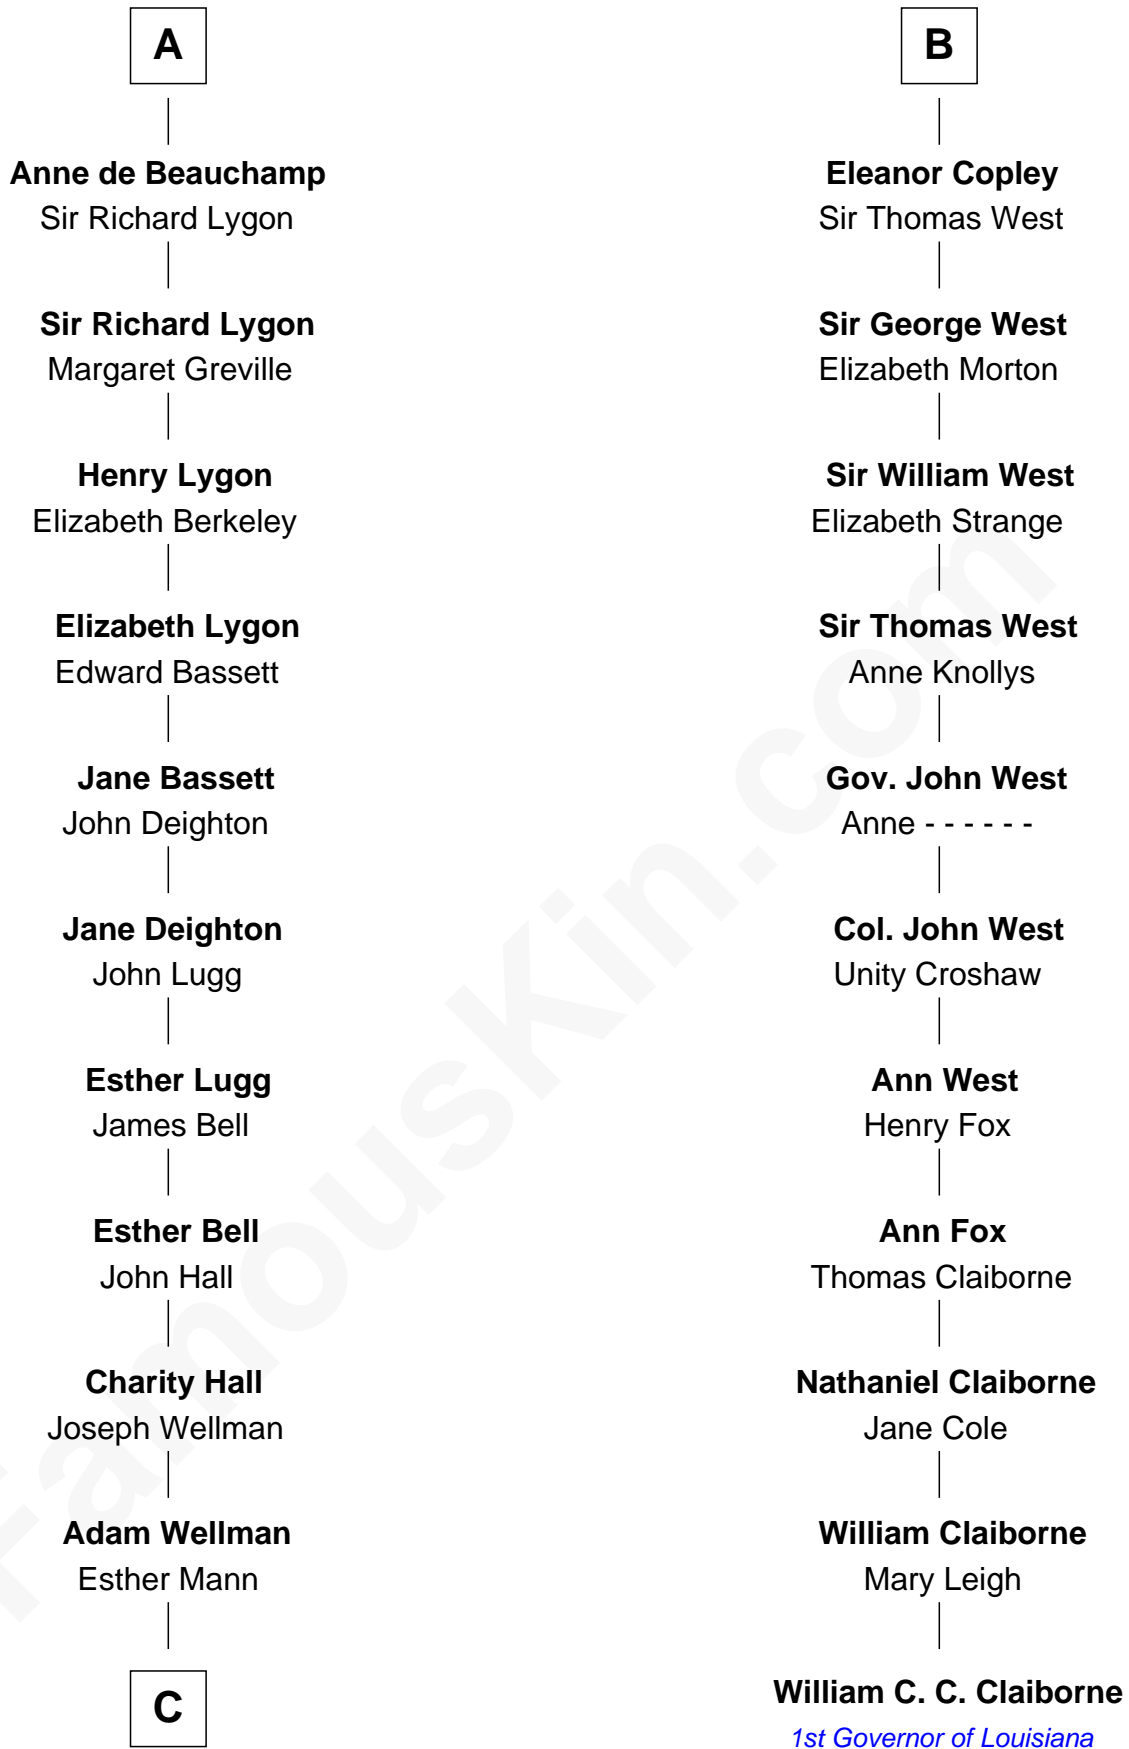

## Relationship Chart of

### Jack London

*Author of "The Call of the Wild"*

17th cousin 3 times removed of

### William C. C. Claiborne

*1st Governor of Louisiana*

**Sir Hugh I de Audley**

Iseult de Mortimer

**C**

—  
**Joel Wellman**

Betsey Baker

—  
**Marshall Daniel Wellman**

Eleanor Garrett Jones

—  
**Flora Wellman**

William Henry Chaney

—  
**Jack London**

*Author of "The Call of the Wild"*

FamousKin.com