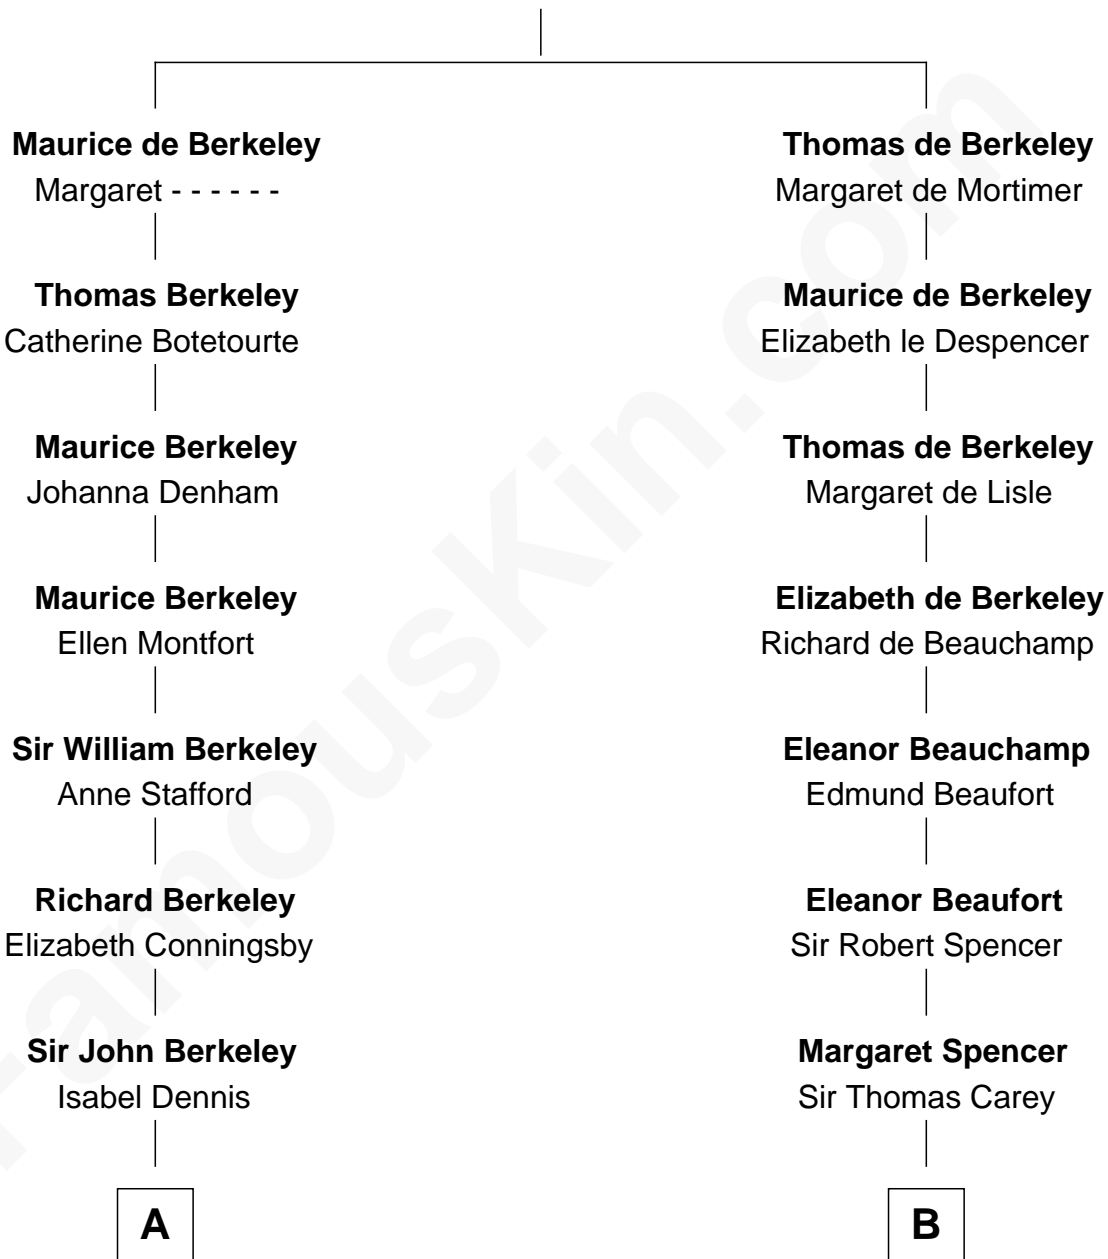

## Relationship Chart of

### Jack London

*Author of "The Call of the Wild"*

16th cousin 2 times removed of

**William C. C. Claiborne**

*1st Governor of Louisiana*

**Sir Maurice de Berkeley**

Eve la Zouche

**C**

—  
**Flora Wellman**  
William Henry Chaney

—  
**Jack London**  
*Author of "The Call of the Wild"*

FamousKin.com