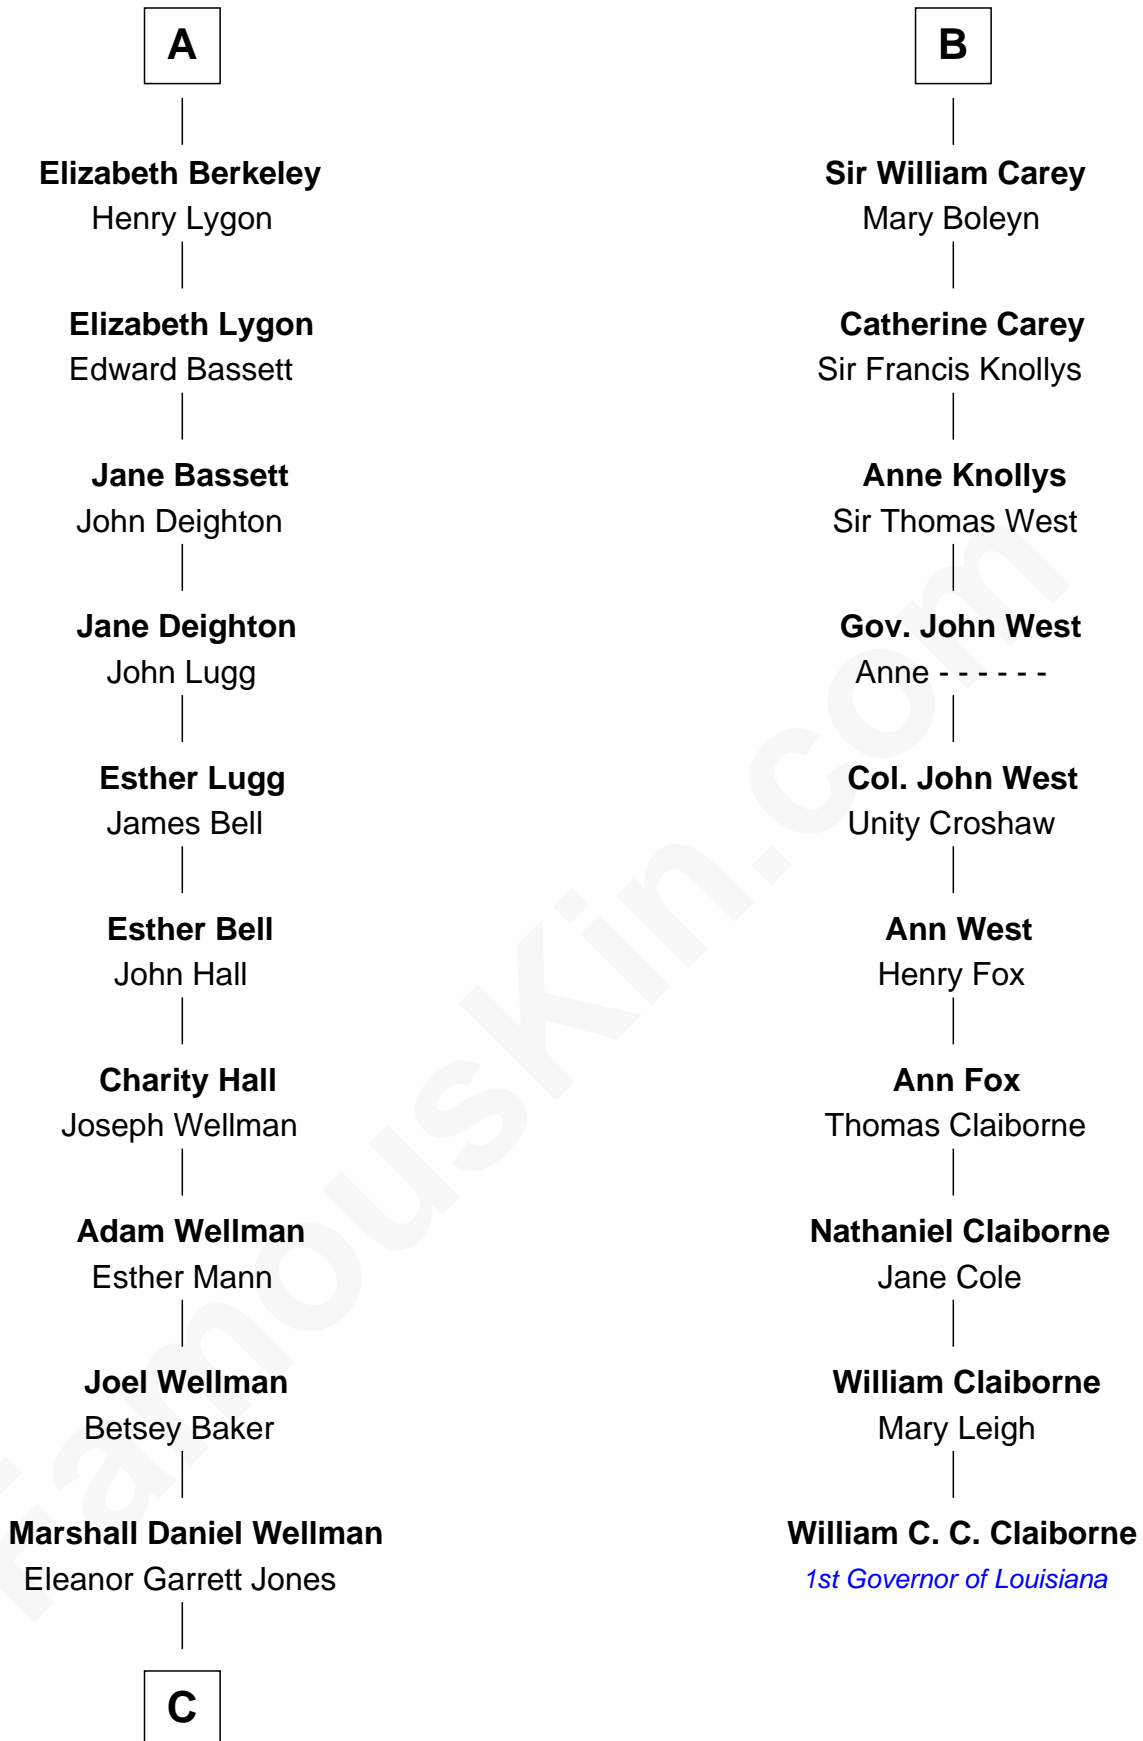

## Relationship Chart of

### Jack London

*Author of "The Call of the Wild"*

16th cousin 2 times removed of

**William C. C. Claiborne**

*1st Governor of Louisiana*

**Sir Maurice de Berkeley**

Eve la Zouche

**C**

—  
**Flora Wellman**  
William Henry Chaney

—  
**Jack London**  
*Author of "The Call of the Wild"*

FamousKin.com