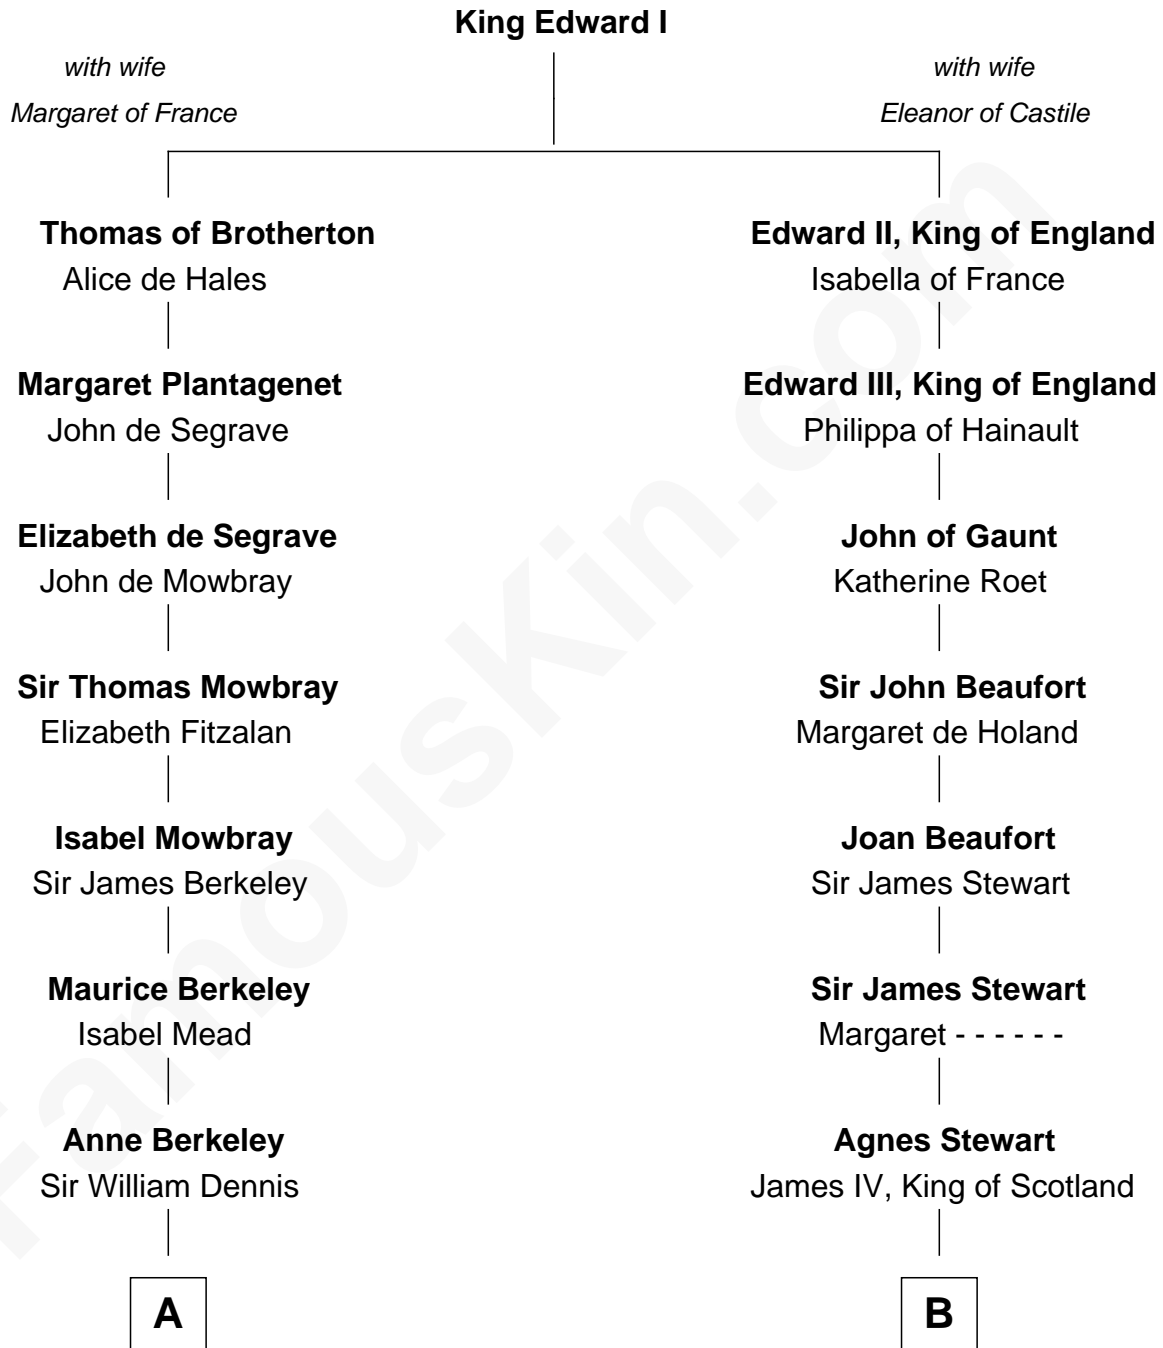

# FamousKin.com Relationship Chart of

**Jack London**

*Author of "The Call of the Wild"*

19th cousin 2 times removed of

**Howard Dean**

*79th Governor of Vermont*

**A**

**Isabel Dennis**  
Sir John Berkeley

**Elizabeth Berkeley**  
Henry Lygon

**Elizabeth Lygon**  
Edward Bassett

**Jane Bassett**  
John Deighton

**Jane Deighton**  
John Lugg

**Esther Lugg**  
James Bell

**Esther Bell**  
John Hall

**Charity Hall**  
Joseph Wellman

**Adam Wellman**  
Esther Mann

**Joel Wellman**  
Betsey Baker

**C**

**B**

**Janet Stewart**  
Malcolm Fleming

**Agnes Fleming**  
William Livingston

**Alexander Livingston**  
Eleanor of Hay

**Alexander Livingston**  
Elizabeth Gordon