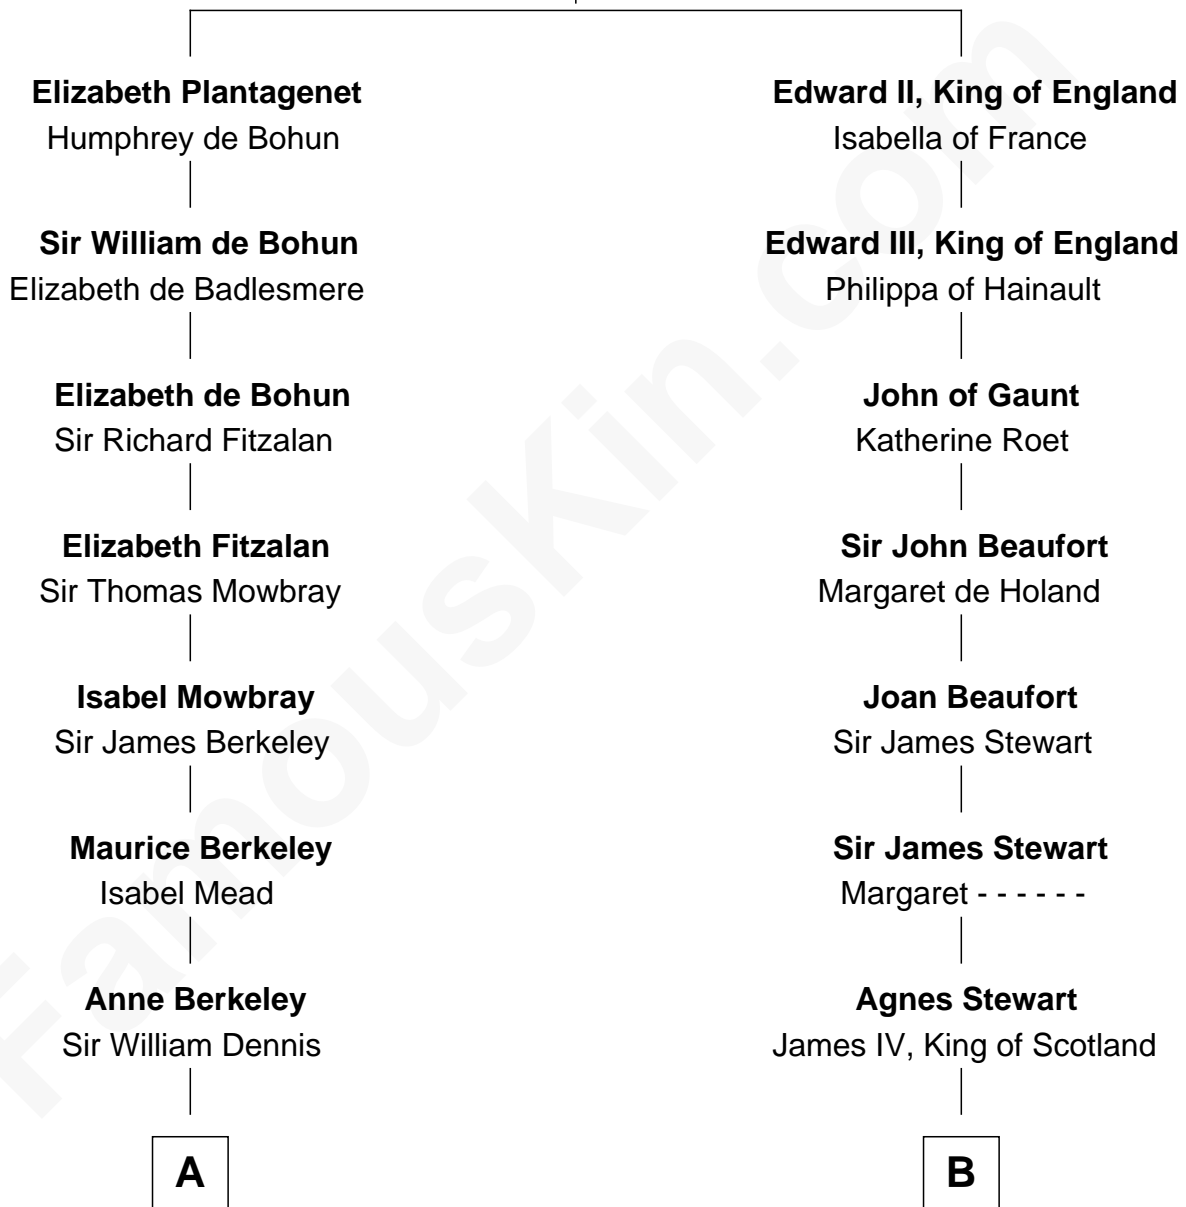

# FamousKin.com Relationship Chart of

**Jack London**

*Author of "The Call of the Wild"*

19th cousin 2 times removed of

**Howard Dean**

*79th Governor of Vermont*

**Eleanor of Castile**  
Edward I, King of England

**A**

**Isabel Dennis**  
Sir John Berkeley

**Elizabeth Berkeley**  
Henry Lygon

**Elizabeth Lygon**  
Edward Bassett

**Jane Bassett**  
John Deighton

**Jane Deighton**  
John Lugg

**Esther Lugg**  
James Bell

**Alexander Livingston**  
Eleanor of Hay

**Alexander Livingston**  
Elizabeth Gordon

**George Livingston**  
Elizabeth Maule

**Alexander Livingston**  
Anne Graham

**Mary Livingston**  
James Graham

**Elizabeth Graham**  
William Macdowall