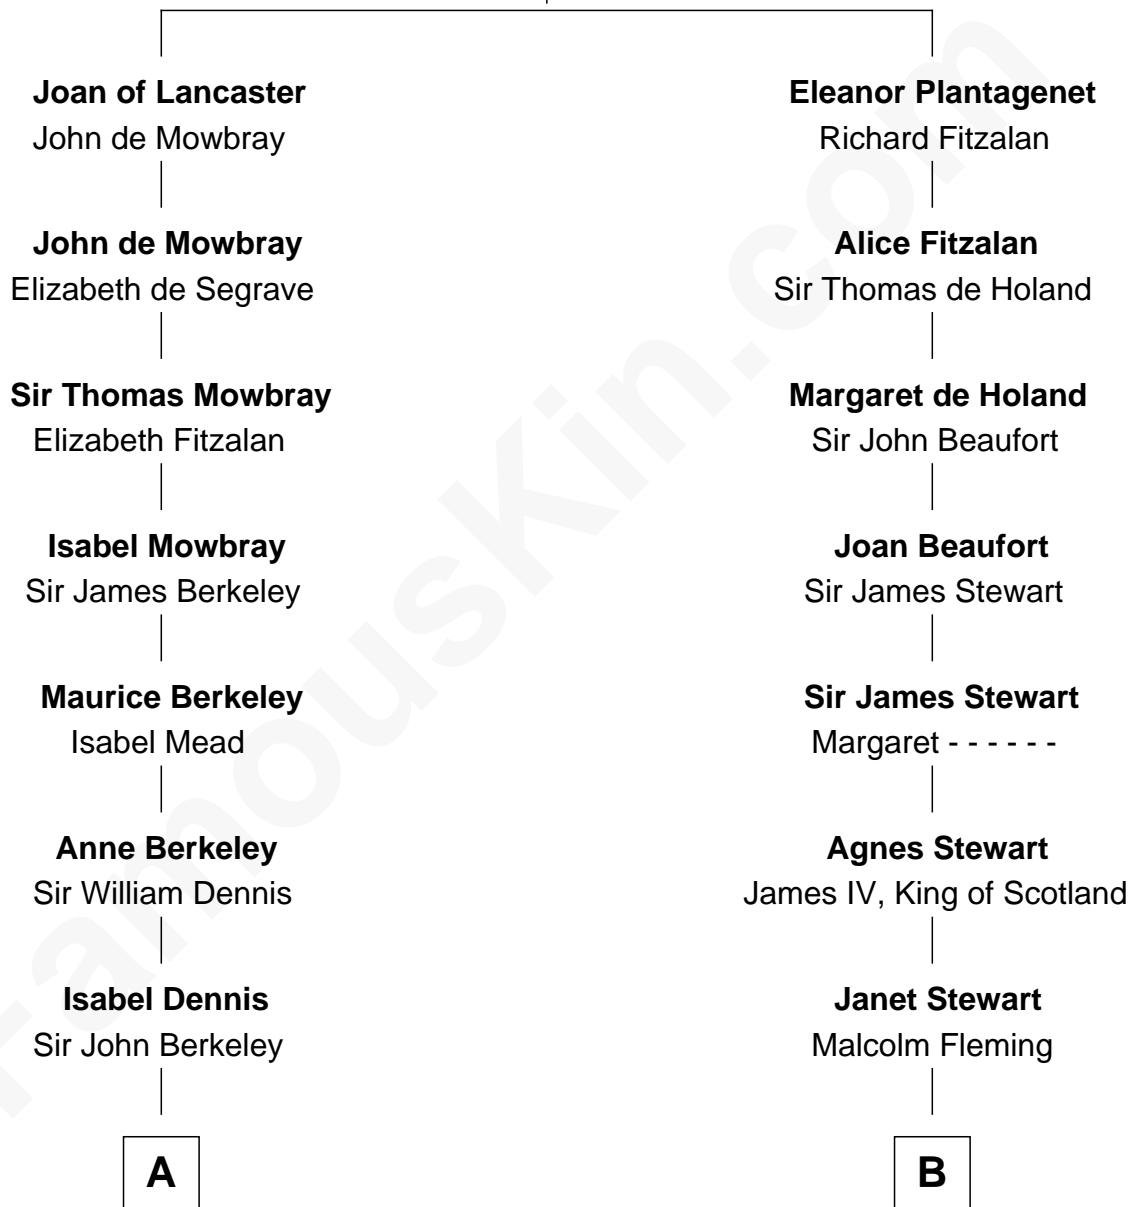

# FamousKin.com Relationship Chart of

**Jack London**

*Author of "The Call of the Wild"*

18th cousin 2 times removed of

**Howard Dean**

*79th Governor of Vermont*

**Henry Plantagenet**  
Maud de Chaworth

**C**

**Flora Wellman**  
William Henry Chaney

**Jack London**  
*Author of "The Call of the Wild"*

**D**

**Thomas A. Maitland**  
Helen Abby Van Voorhis

**James William Maitland**  
Sylvia Wigglesworth

**Andrea Belden Maitland**  
Howard Brush Dean

**Howard Dean**  
*79th Governor of Vermont*