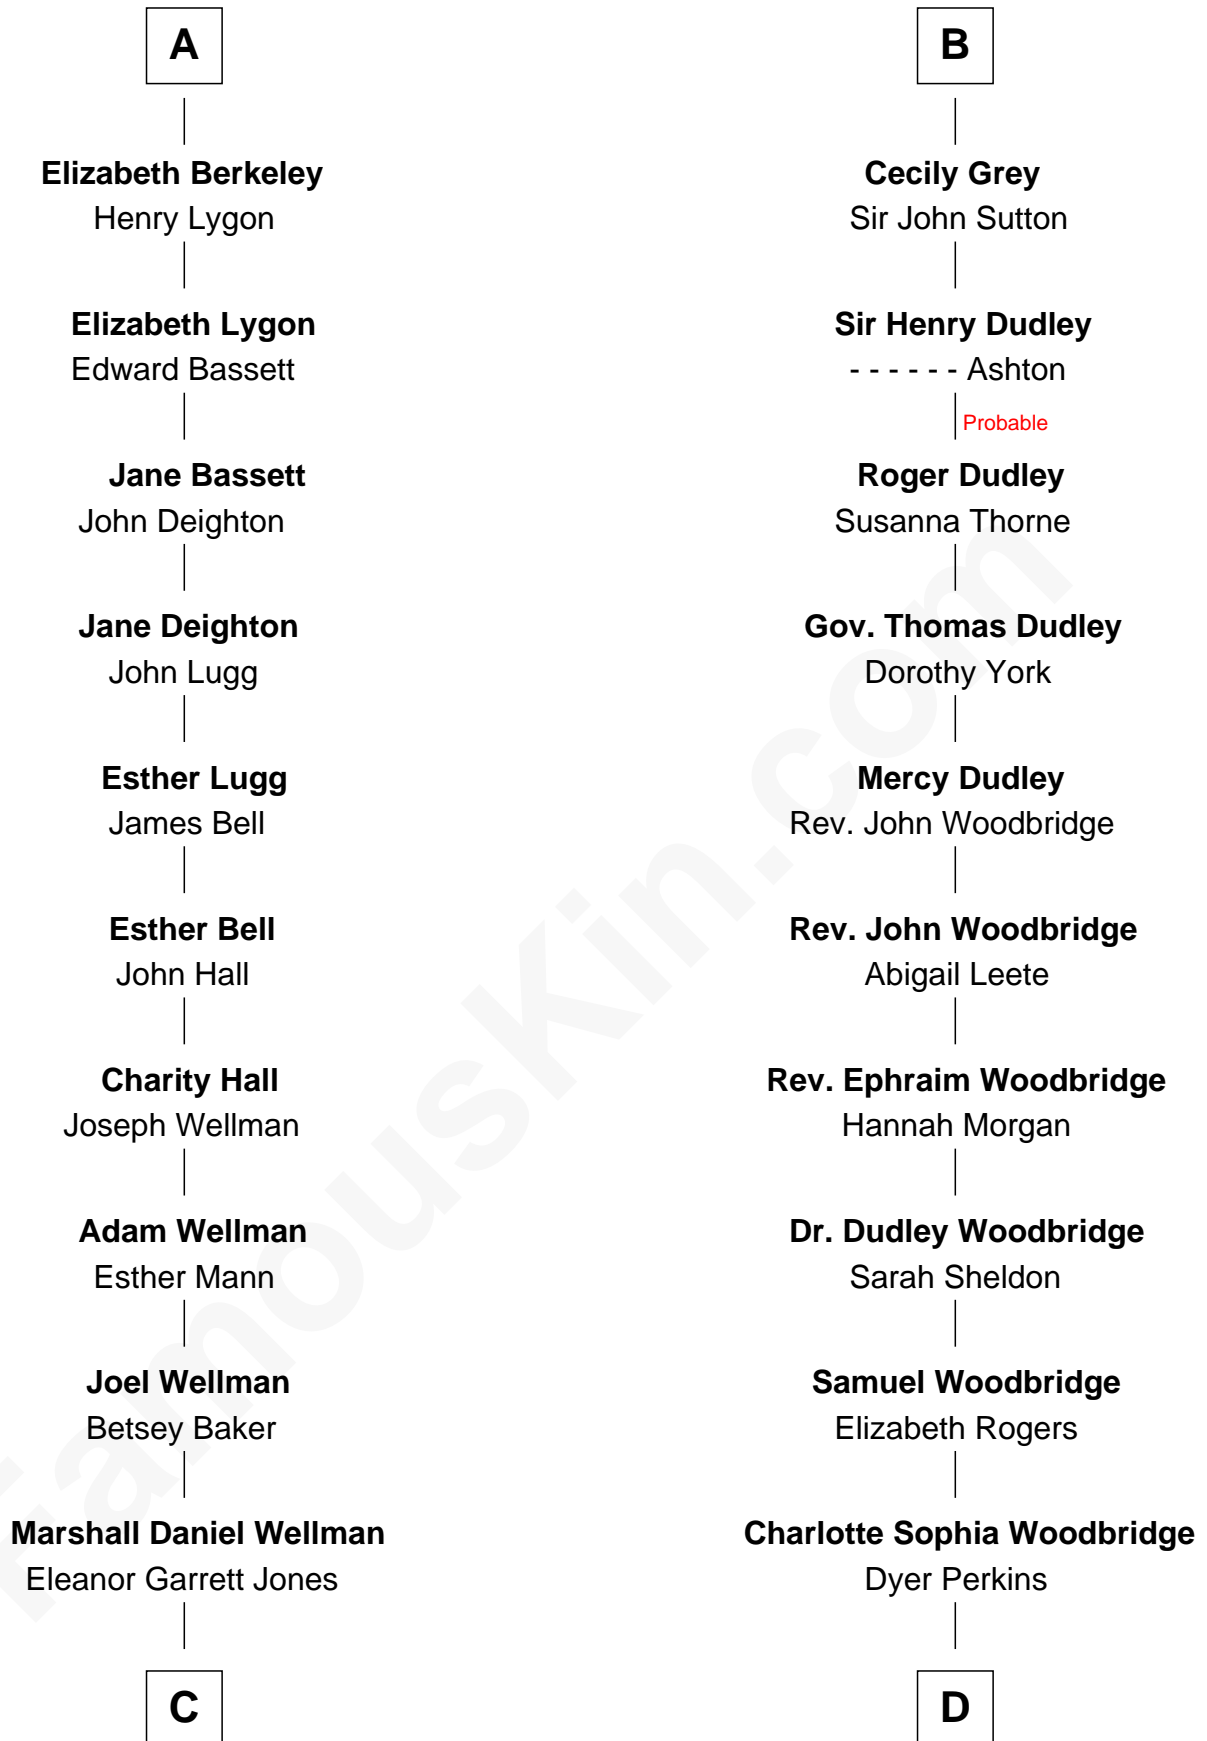

# FamousKin.com Relationship Chart of

**Jack London**

*Author of "The Call of the Wild"*

18th cousin 2 times removed of

**Humphrey Bogart**

*Movie Actor*

**Bartholomew de Badlesmere**

Margaret de Clare

**Elizabeth de Badlesmere**

Sir William de Bohun

**Elizabeth de Bohun**

Sir Richard Fitzalan

**Elizabeth Fitzalan**

Sir Thomas Mowbray

**Isabel Mowbray**

Sir James Berkeley

Sir William de Ros

**Thomas de Ros**

Beatrice de Stafford

**Margaret de Ros**

Sir Reynold Grey

**Margaret Grey**

Sir William Bonville

**William Bonville**

Elizabeth Harington

**William Bonville**

Katherine Neville

**Cecily Bonville**

Thomas Grey

**B**

**C**

**Flora Wellman**  
William Henry Chaney