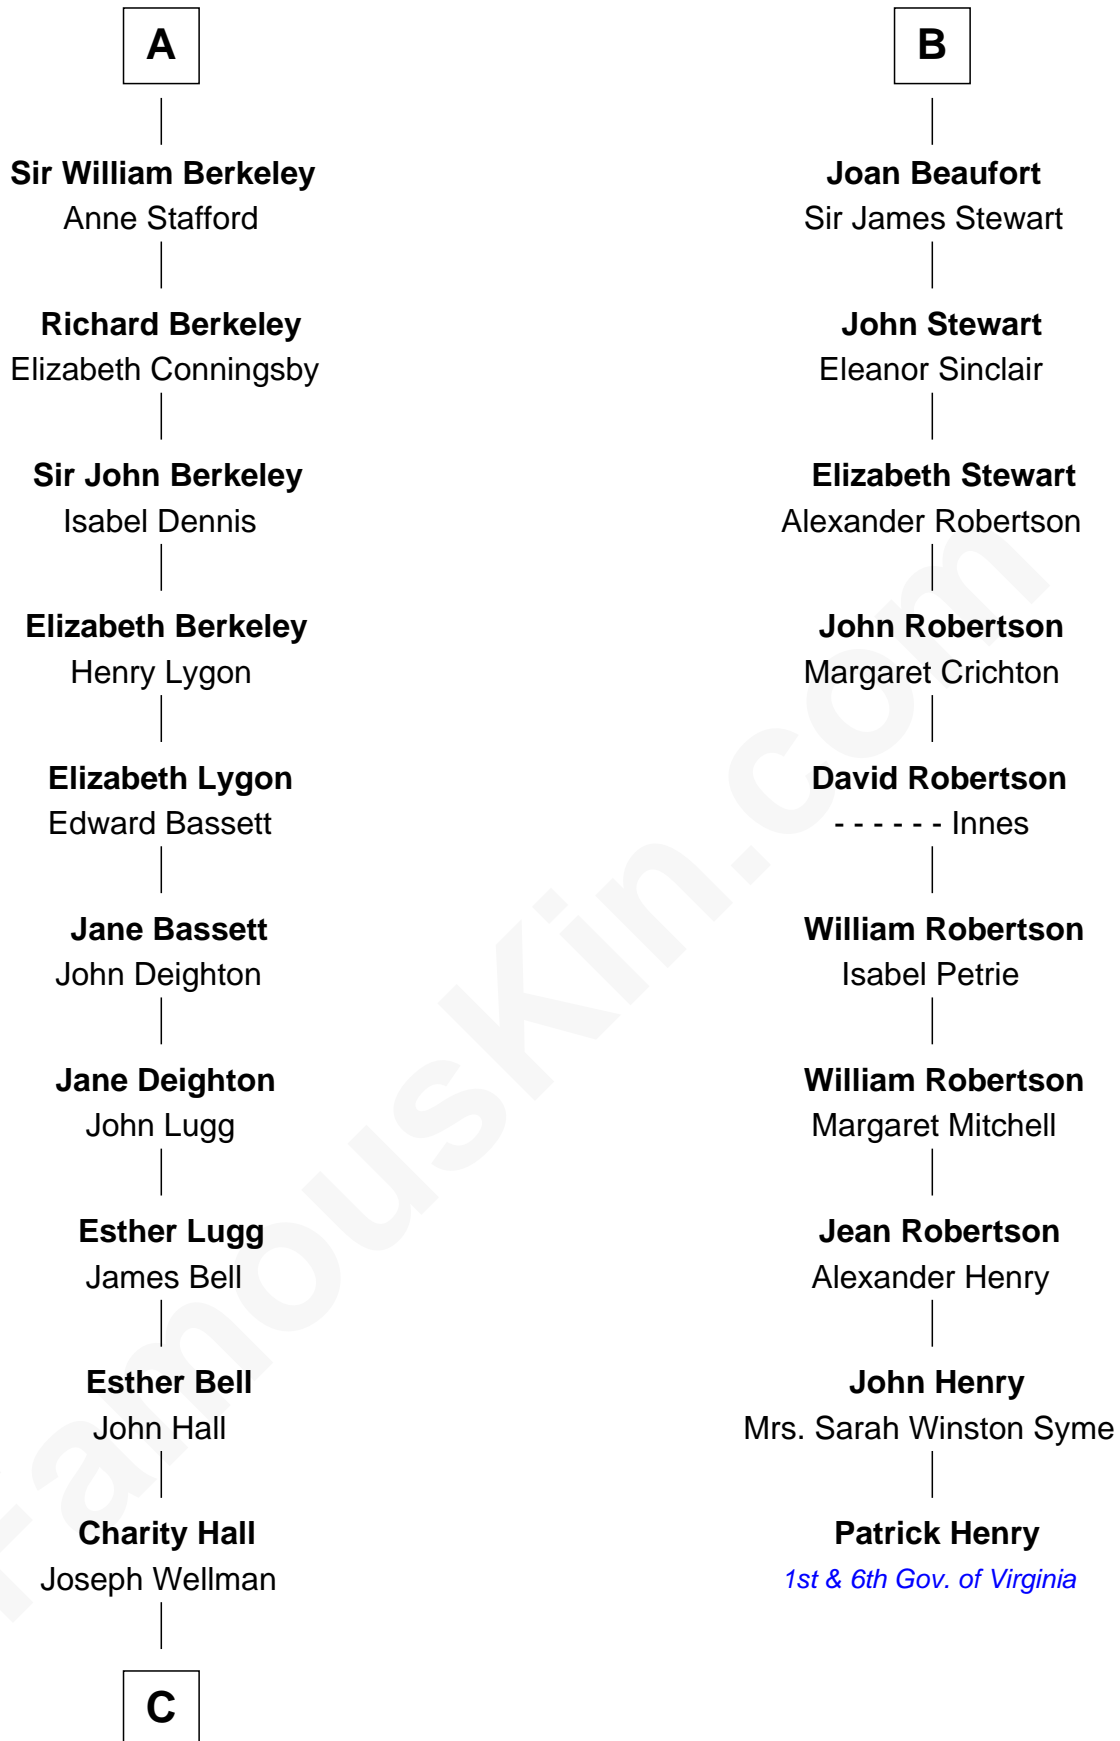

# FamousKin.com Relationship Chart of

**Jack London**

*Author of "The Call of the Wild"*

16th cousin 5 times removed of

**Patrick Henry**

*1st and 6th Governor of Virginia*

**Sir Roger de Quincy**

Helen of Galloway