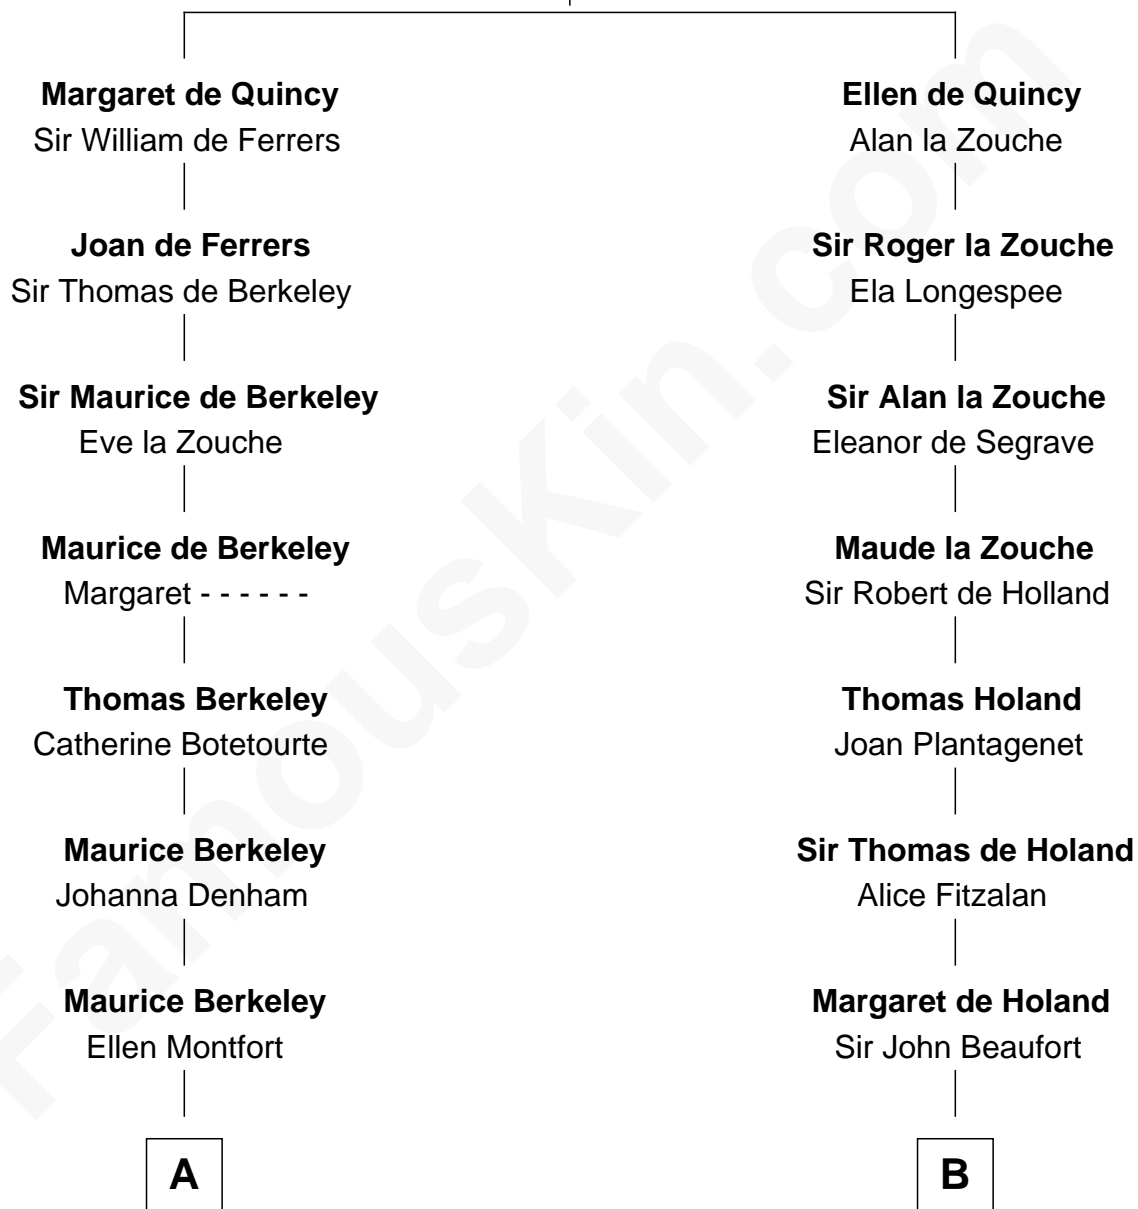

# FamousKin.com Relationship Chart of

**Jack London**

*Author of "The Call of the Wild"*

16th cousin 5 times removed of

**Patrick Henry**

*1st and 6th Governor of Virginia*

**Sir Roger de Quincy**

Helen of Galloway

**C**

—  
**Adam Wellman**

Esther Mann

—  
**Joel Wellman**

Betsey Baker

—  
**Marshall Daniel Wellman**

Eleanor Garrett Jones

—  
**Flora Wellman**

William Henry Chaney

—  
**Jack London**

*Author of "The Call of the Wild"*