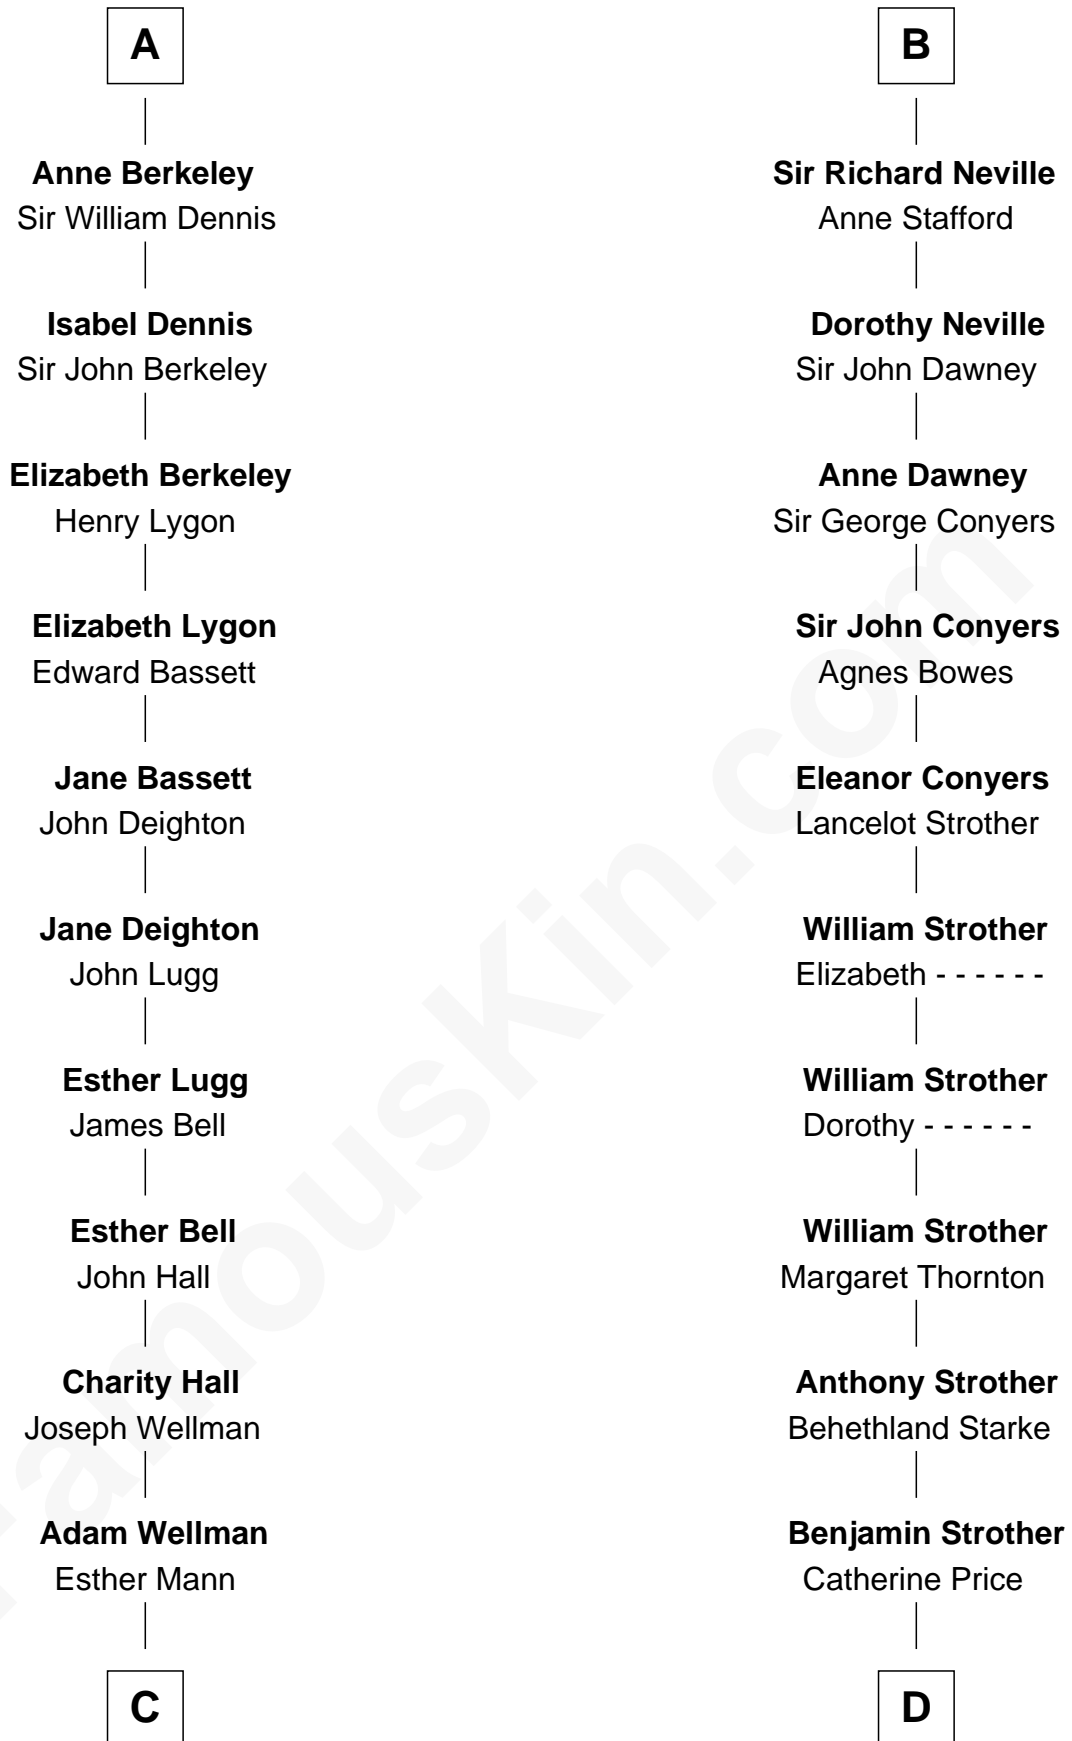

FamousKin.com Relationship Chart of

Jack London

Author of "The Call of the Wild"

20th cousin 1 time removed of

Randolph Scott

Movie Actor

Philip III, King of France

*with wife
Maria of Brabant*

*with wife
Isabella of Aragon*

Margaret of France
Edward I, King of England

King Philip IV of France
Joan of Navarre

Thomas of Brotherton
Alice de Hales

Isabella of France
Edward II, King of England

Margaret Plantagenet
John de Segrave

Edward III, King of England
Philippa of Hainault

Elizabeth de Segrave
John de Mowbray

John of Gaunt
Katherine Roet

Sir Thomas Mowbray
Elizabeth Fitzalan

Joan Beaufort
Sir Ralph Neville

Isabel Mowbray
Sir James Berkeley

George Neville
Elizabeth Beauchamp

Maurice Berkeley
Isabel Mead

Sir Henry Neville
Joan Bouchier

A

B

C

Joel Wellman

Betsey Baker