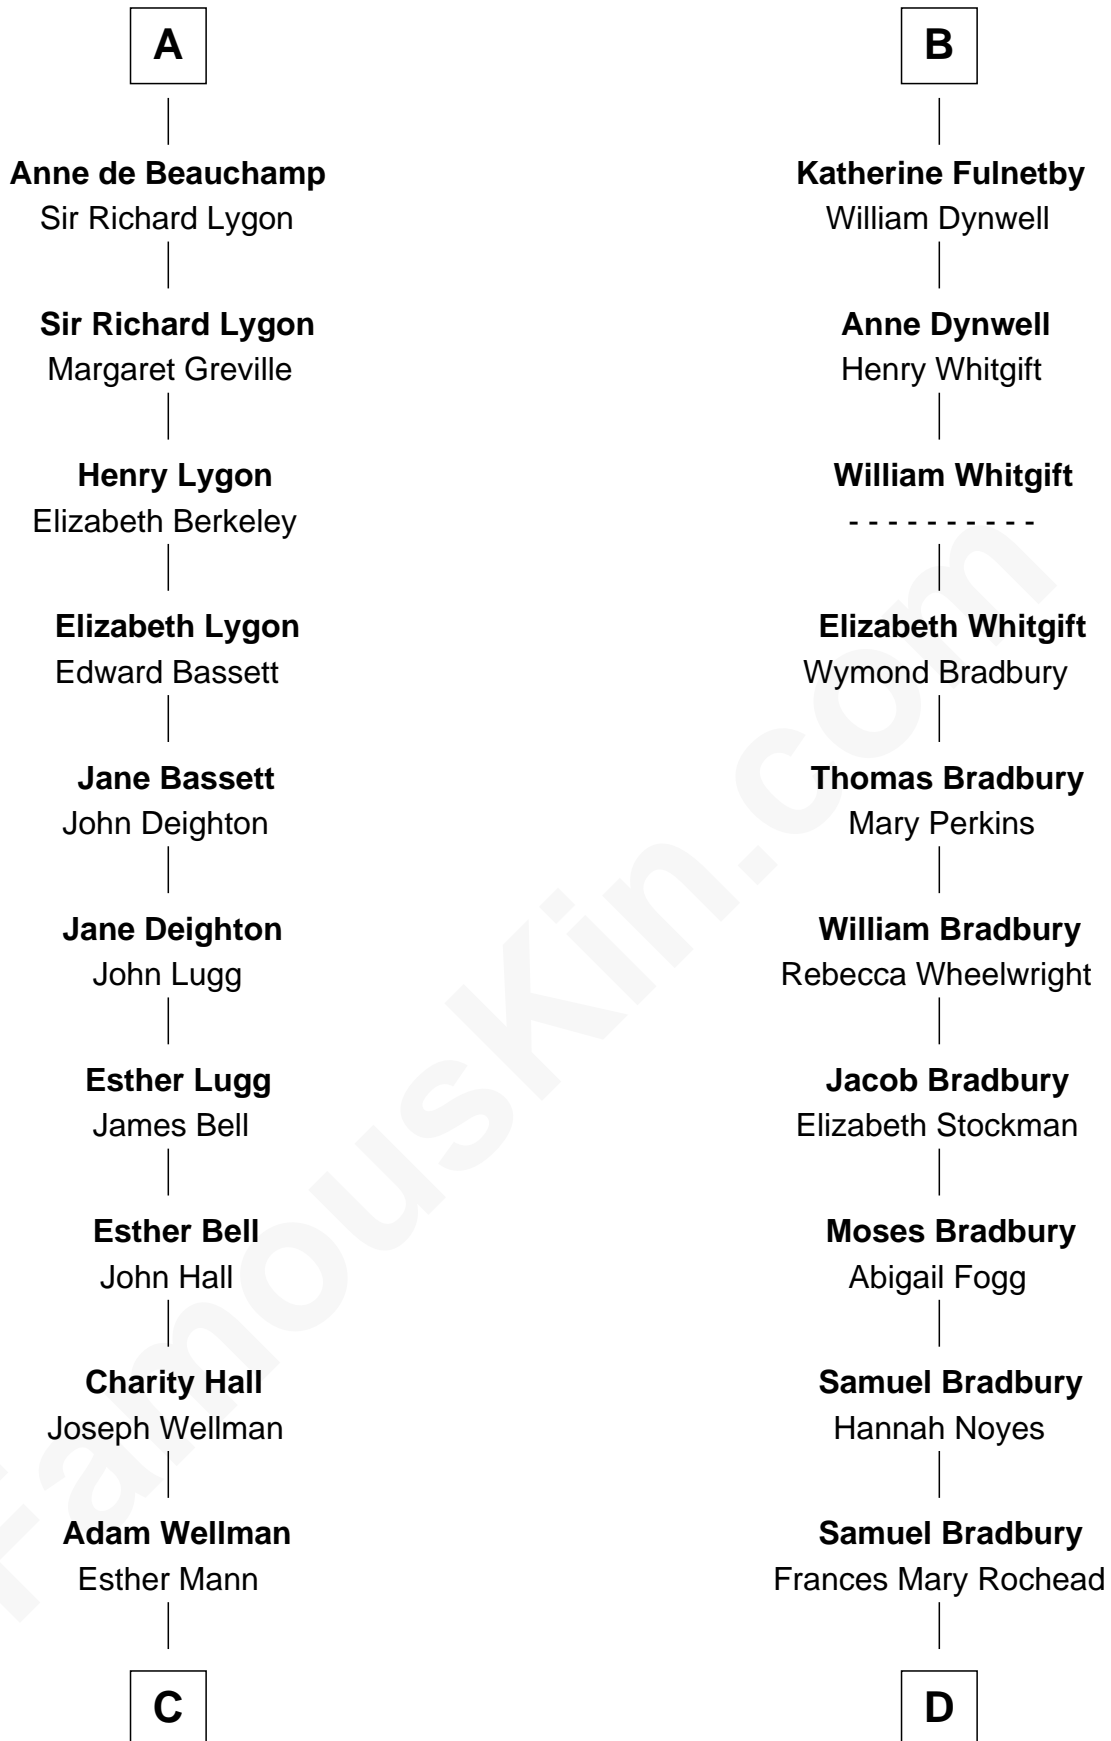

FamousKin.com Relationship Chart of

Jack London

Author of "The Call of the Wild"

20th cousin of

Ray Bradbury

Author of The Martian Chronicles

Sir Hugh I de Audley

Iseult de Mortimer

C

Joel Wellman

Betsey Baker

Marshall Daniel Wellman

Eleanor Garrett Jones

Flora Wellman

William Henry Chaney

Jack London