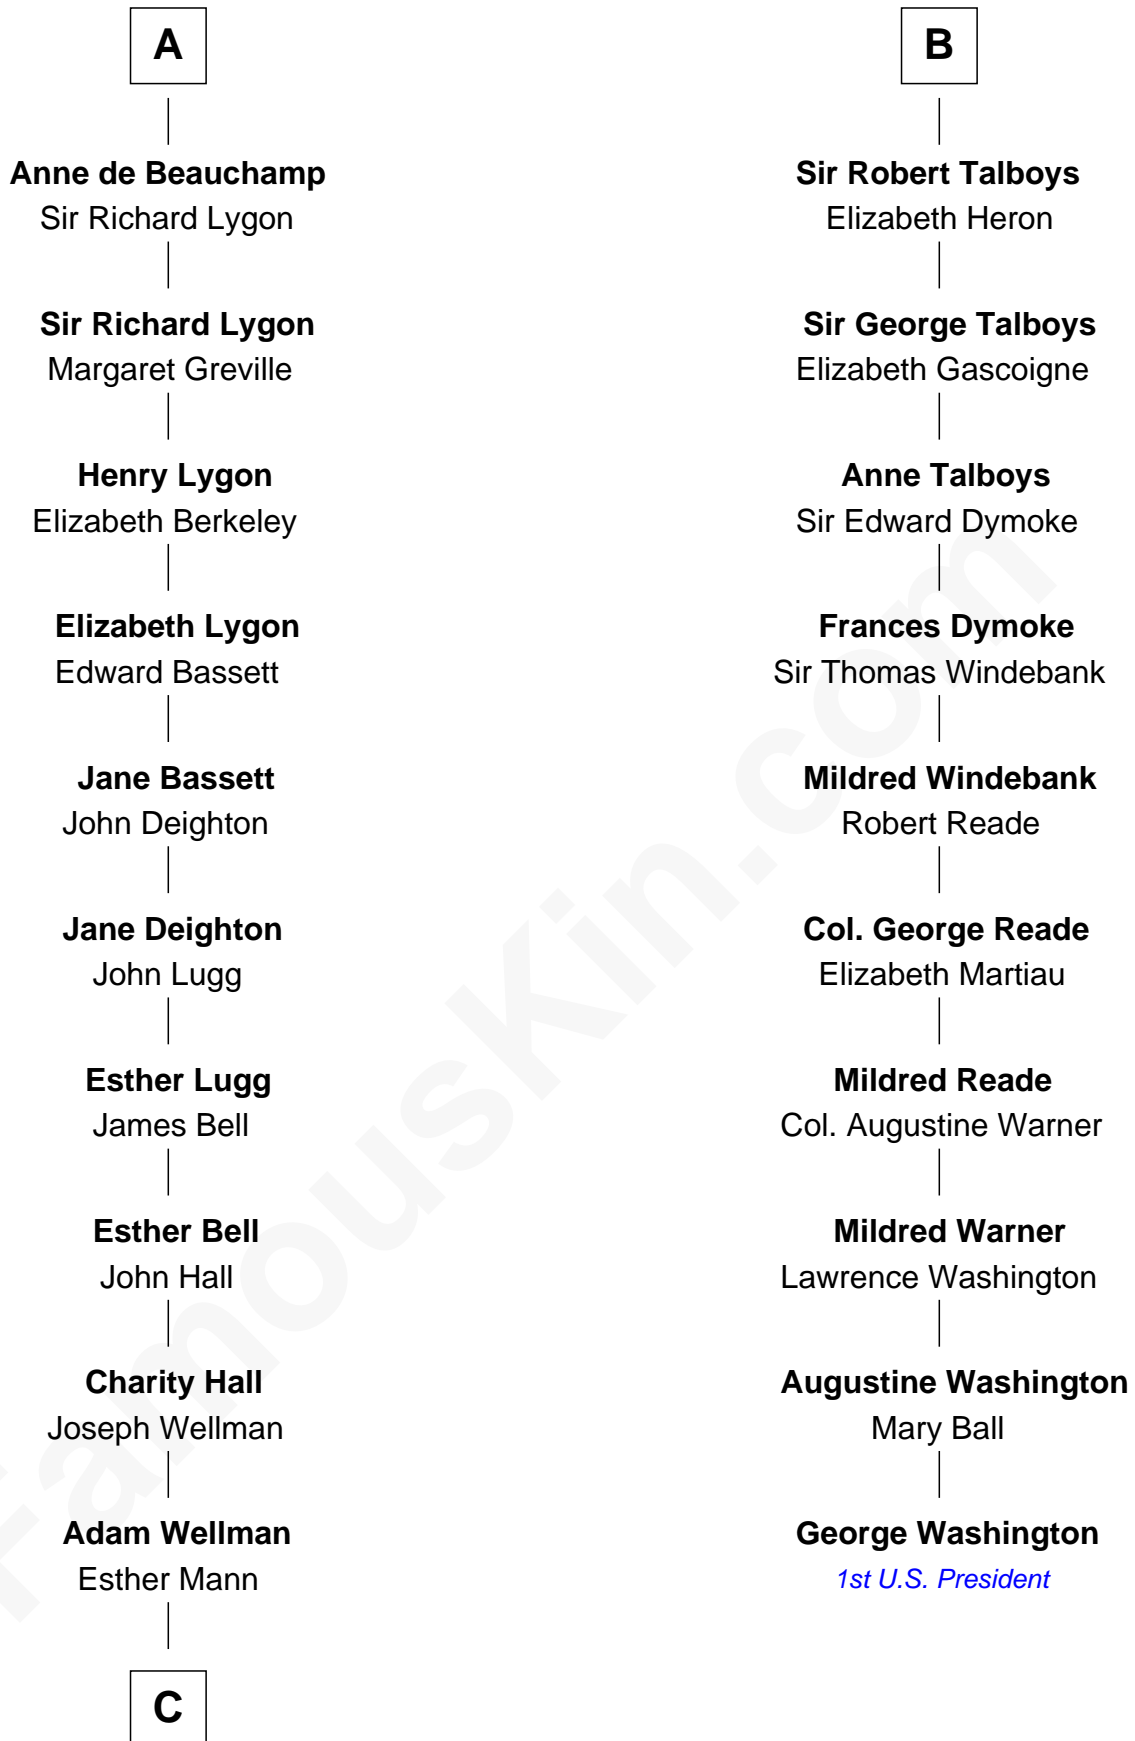

FamousKin.com

Relationship Chart of

Jack London

Author of "The Call of the Wild"

16th cousin 4 times removed of

George Washington
1st U.S. President

Sir Humphrey de Bohun
Maud of Eu

C

—
Joel Wellman

Betsey Baker

—
Marshall Daniel Wellman

Eleanor Garrett Jones

—
Flora Wellman

William Henry Chaney

—
Jack London

Author of "The Call of the Wild"