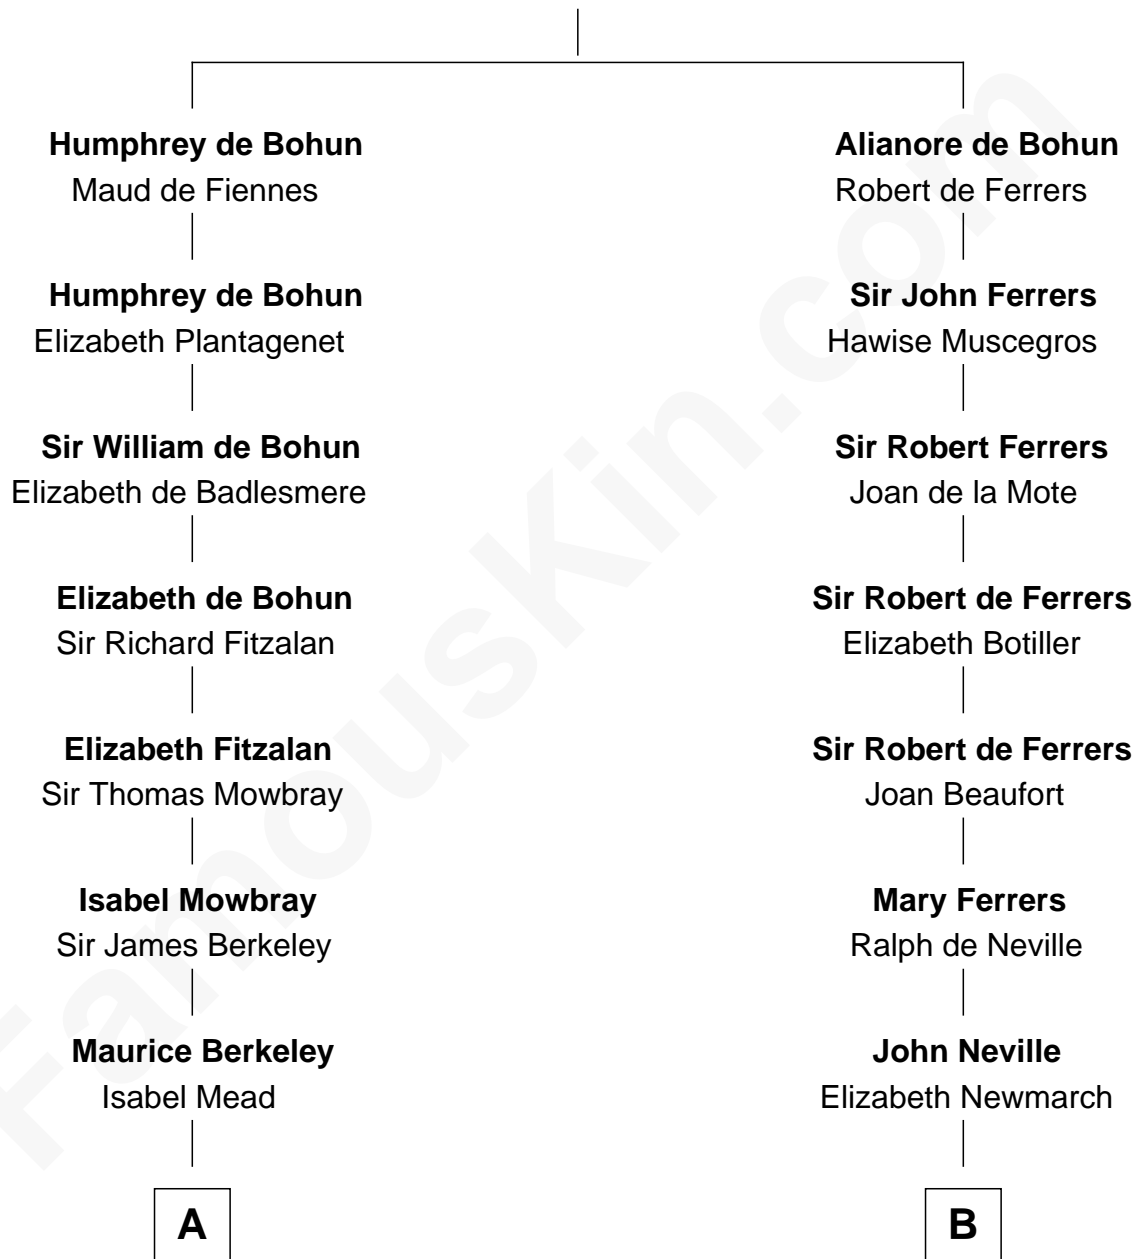

# FamousKin.com Relationship Chart of

**Jack London**

*Author of "The Call of the Wild"*

17th cousin 3 times removed of

**George Washington**

*1st U.S. President*

**Sir Humphrey de Bohun**

Eleanor de Braiose

**C**

—  
**Joel Wellman**

Betsey Baker

—  
**Marshall Daniel Wellman**

Eleanor Garrett Jones

—  
**Flora Wellman**

William Henry Chaney

—  
**Jack London**