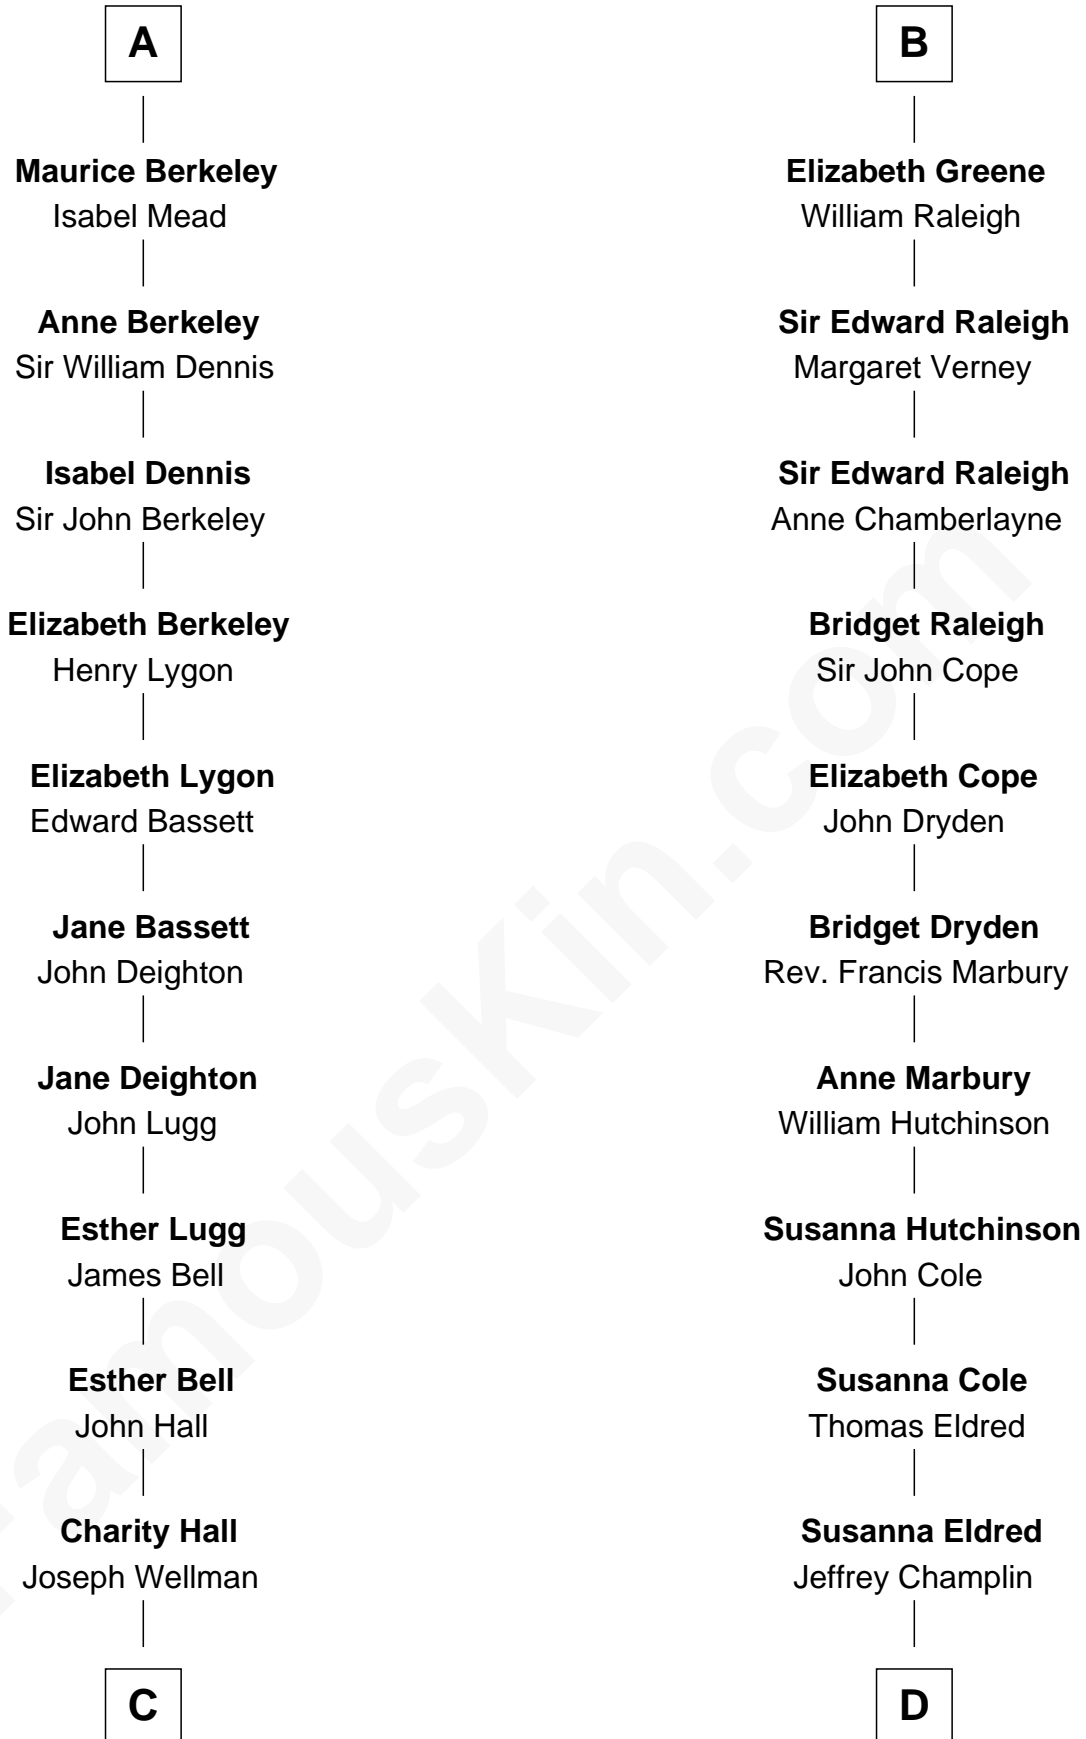

# FamousKin.com Relationship Chart of

**Jack London**

*Author of "The Call of the Wild"*

21st cousin of

**Shanghai Pierce**

*Texas Cattleman*

**Sir John FitzGeoffrey**

Isabel le Bigod

**C**

**Adam Wellman**

Esther Mann

**Joel Wellman**

Betsey Baker

**Marshall Daniel Wellman**

Eleanor Garrett Jones

**Flora Wellman**

William Henry Chaney

**Jack London**

*Author of "The Call of the Wild"*

**D**

**Emlin Champlin**

Joseph Wilbore

**Ambless Wilbore**

Nathaniel Stoddard

**Susanna Stoddard**

Isaac Pearce

**Jonathan D. Pearce**

Hanna Phillips Head

**Shanghai Pierce**

*Texas Cattleman*