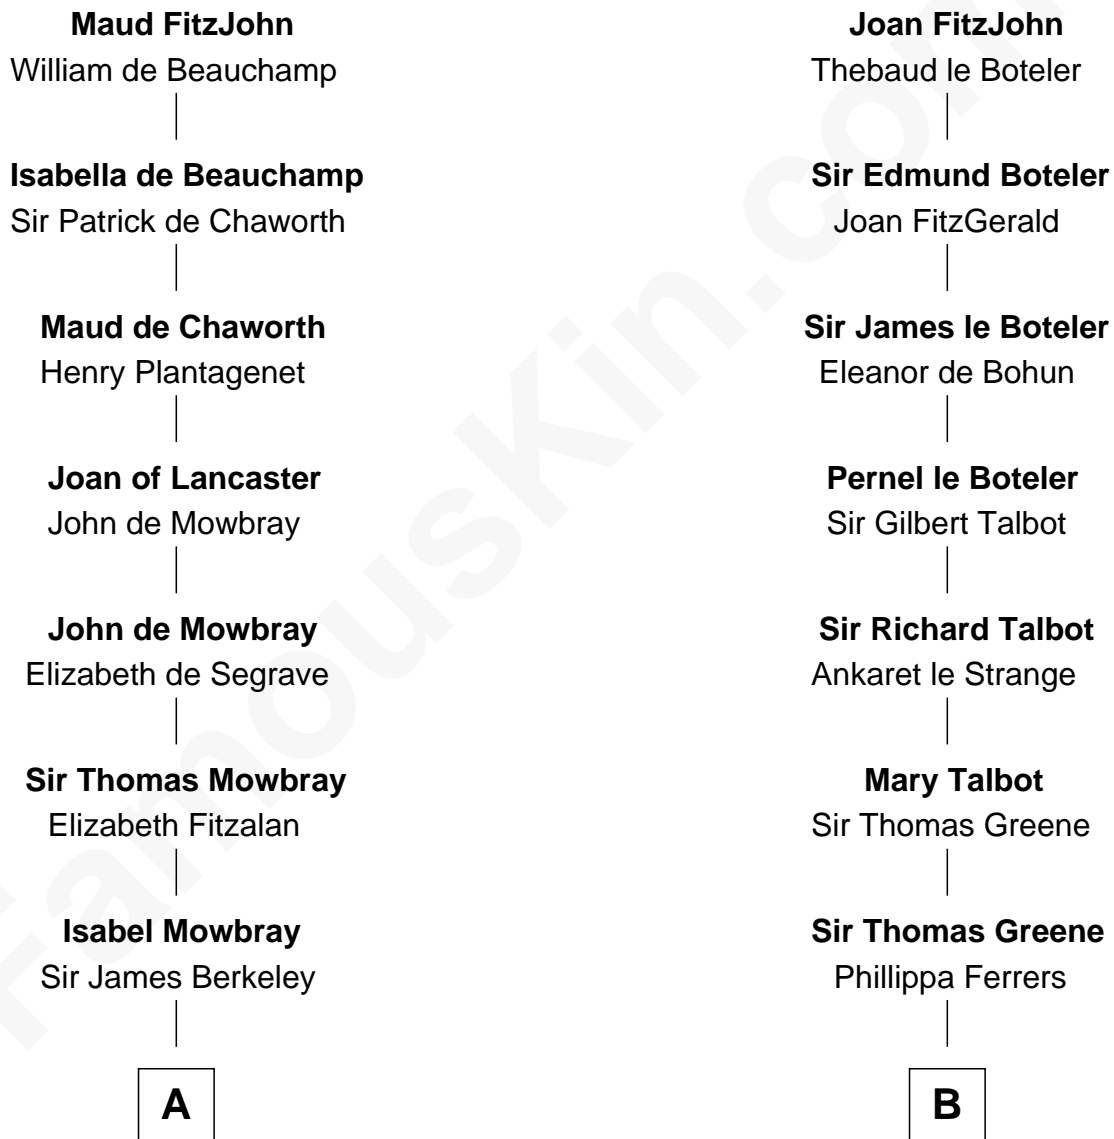

# FamousKin.com Relationship Chart of

**Jack London**

*Author of "The Call of the Wild"*

21st cousin of

**Shanghai Pierce**

*Texas Cattleman*

**Sir John FitzGeoffrey**

Isabel le Bigod