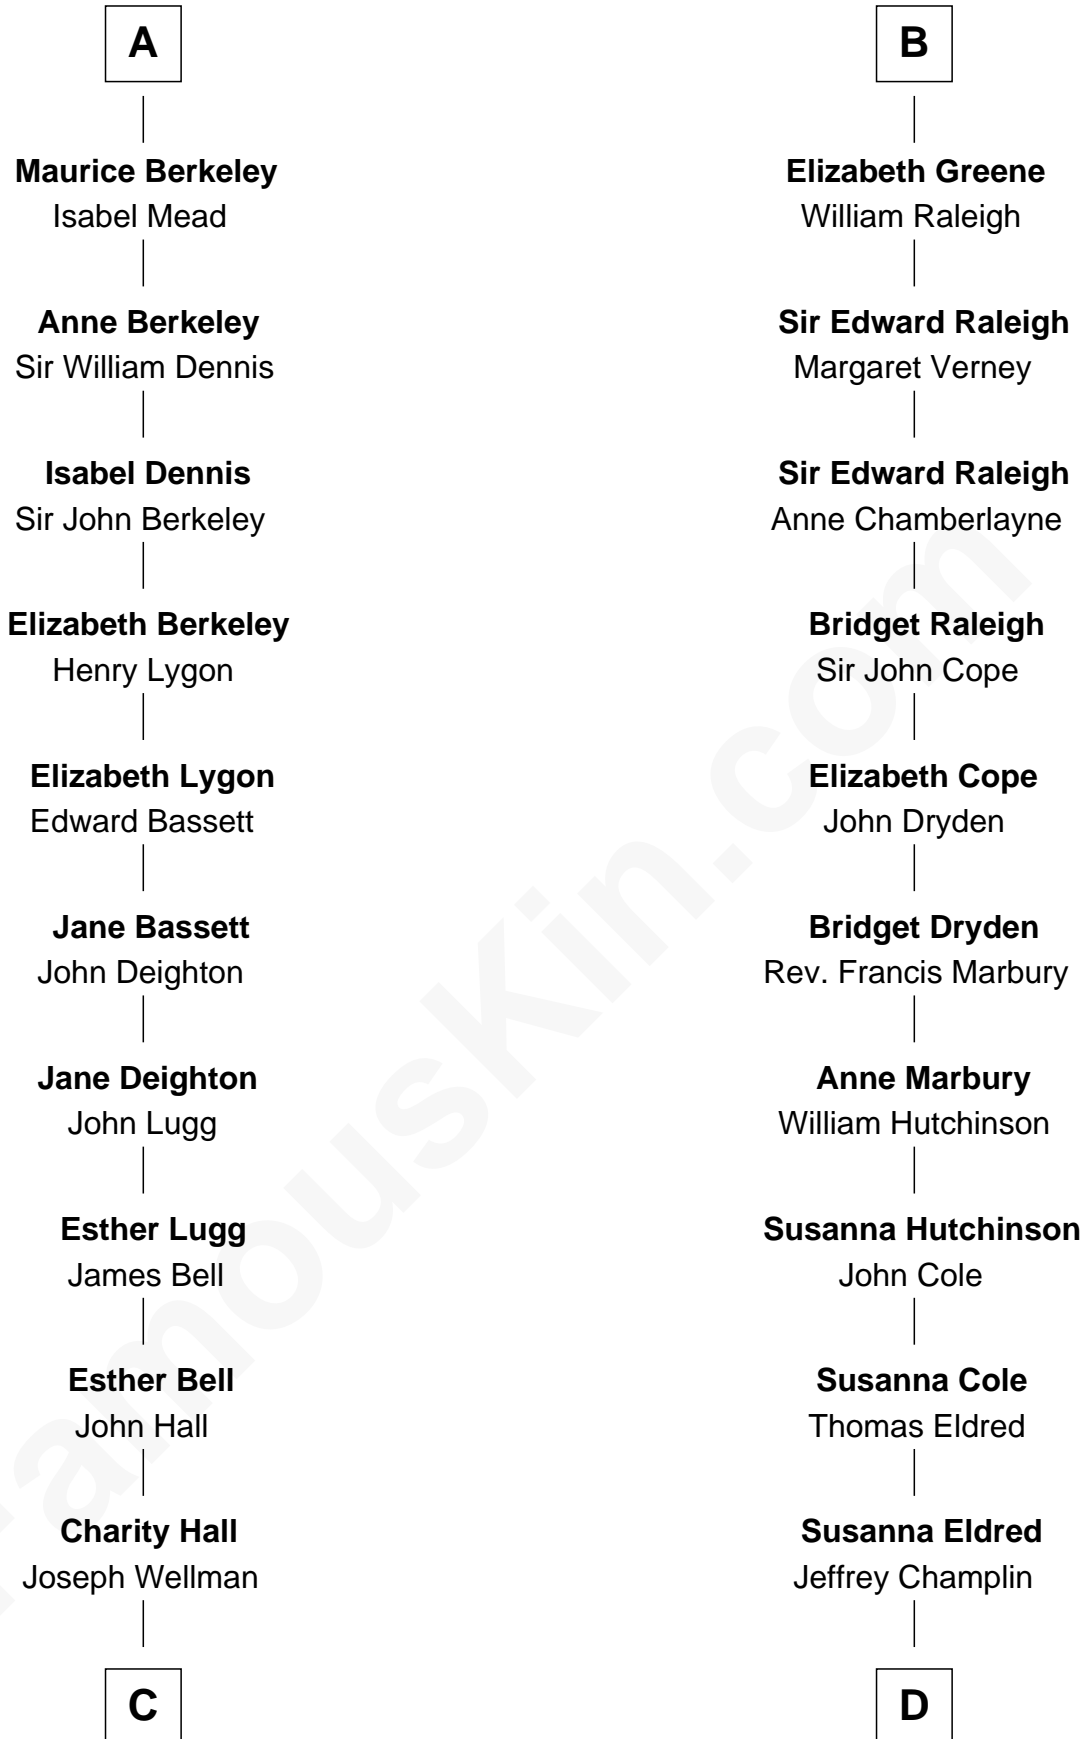

FamousKin.com Relationship Chart of

Jack London

Author of "The Call of the Wild"

21st cousin of

Shanghai Pierce

Texas Cattleman

John de Lacy
Margaret de Quincy

C

Adam Wellman

Esther Mann

Joel Wellman

Betsey Baker

Marshall Daniel Wellman

Eleanor Garrett Jones

Flora Wellman

William Henry Chaney

Isaac Pearce

Jonathan D. Pearce

Hanna Phillips Head

Shanghai Pierce

Texas Cattleman