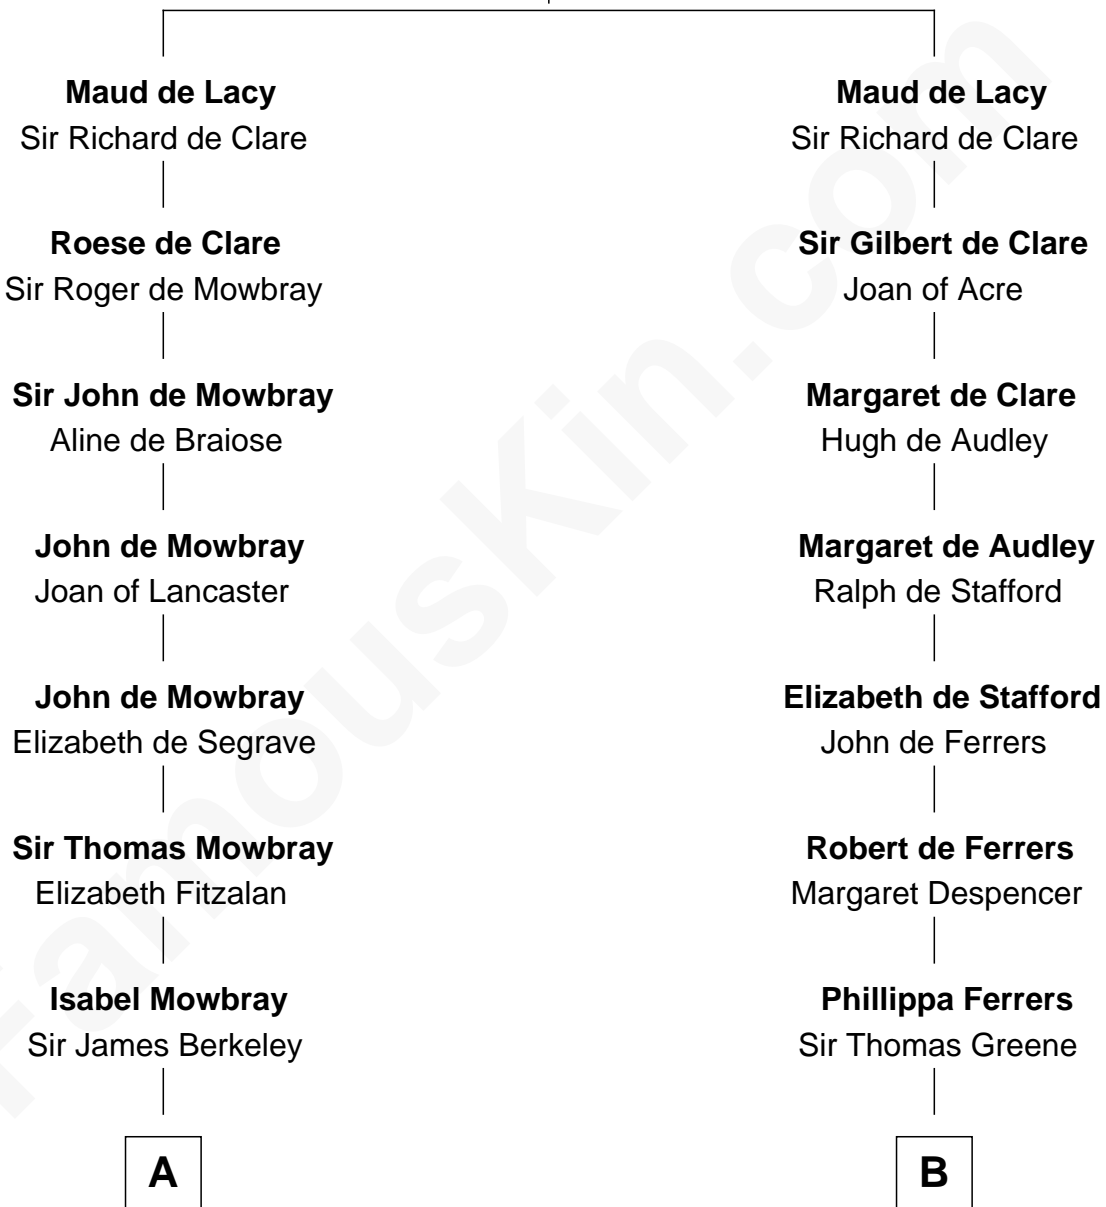

FamousKin.com Relationship Chart of

Jack London

Author of "The Call of the Wild"

21st cousin of

Shanghai Pierce

Texas Cattleman

John de Lacy
Margaret de Quincy

C

Isaac Pearce

Jonathan D. Pearce

Hanna Phillips Head

Shanghai Pierce

Texas Cattleman