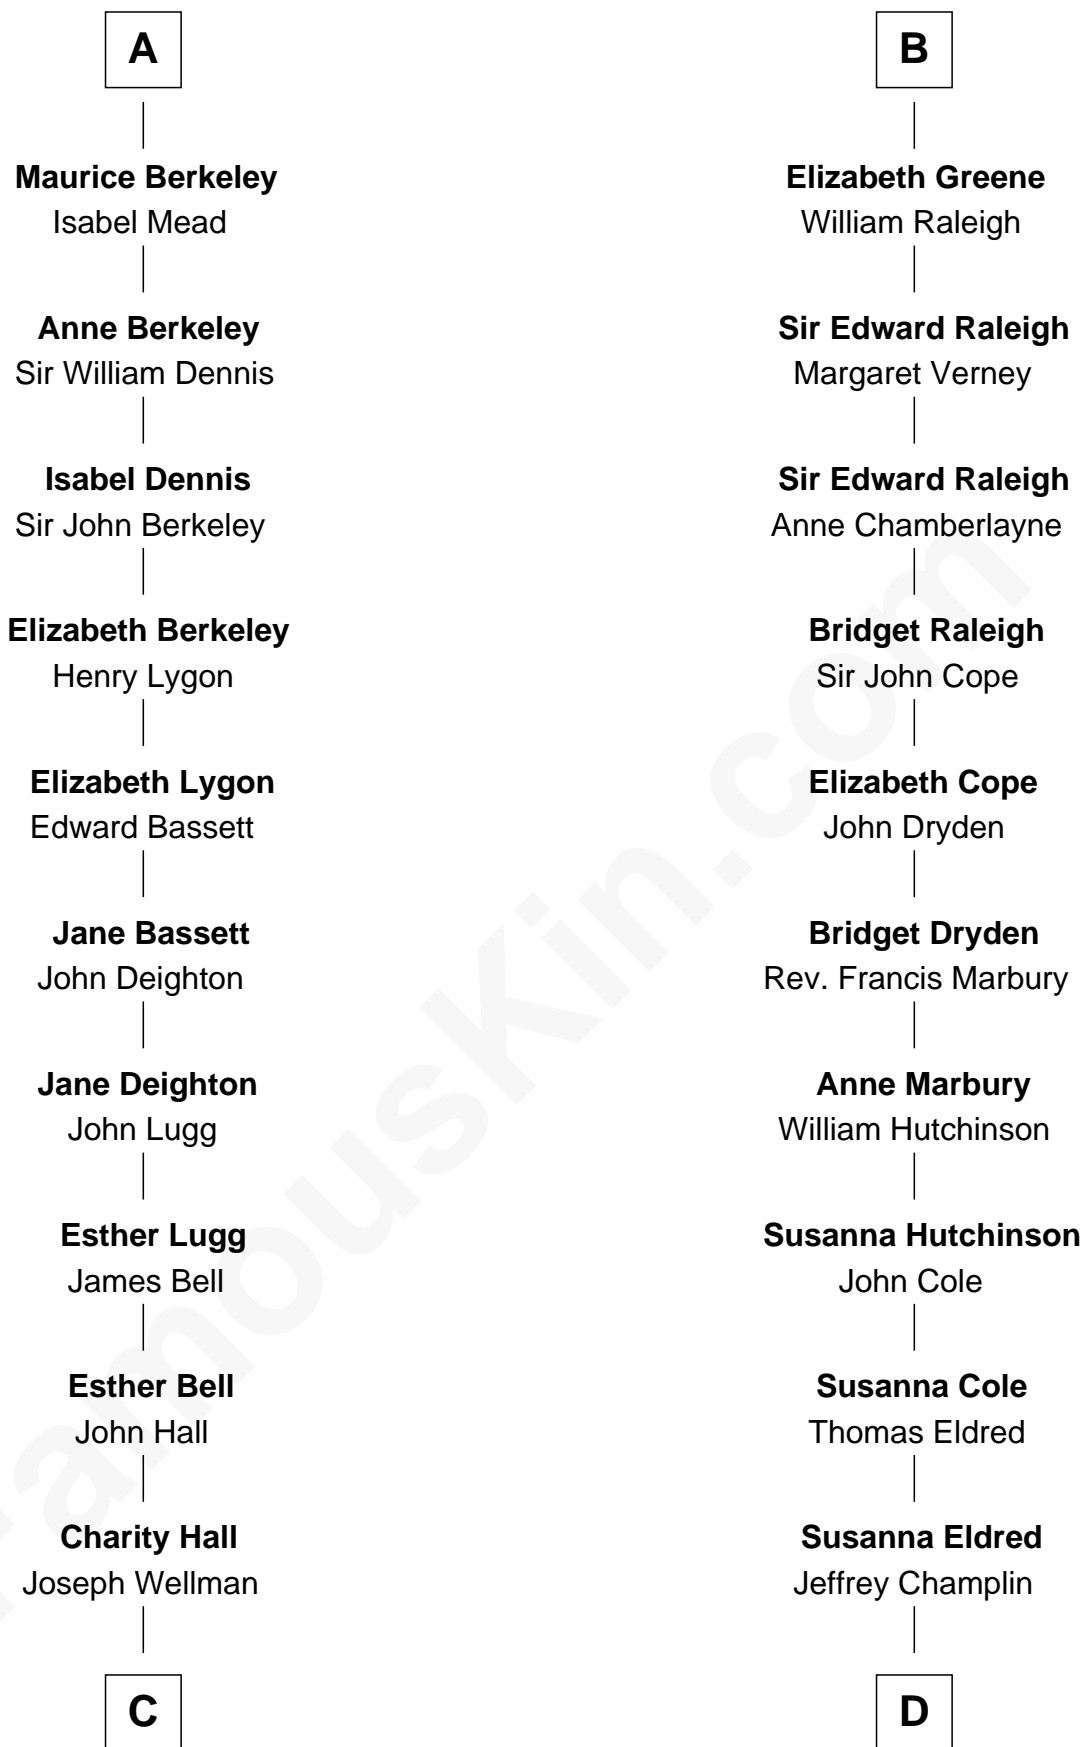

# FamousKin.com Relationship Chart of

**Jack London**

*Author of "The Call of the Wild"*

21st cousin of

**Shanghai Pierce**

*Texas Cattleman*

**Gilbert de Clare**

Isabel Marshal

John de Ferrers

**Robert de Ferrers**

Margaret Despencer

**Phillippa Ferrers**

Sir Thomas Greene

**B**

**C**

**Adam Wellman**

Esther Mann

**Joel Wellman**

Betsey Baker

**Marshall Daniel Wellman**

Eleanor Garrett Jones

**Flora Wellman**

William Henry Chaney

**Jack London**

**Jonathan D. Pearce**

Hanna Phillips Head

**Shanghai Pierce**

*Texas Cattleman*