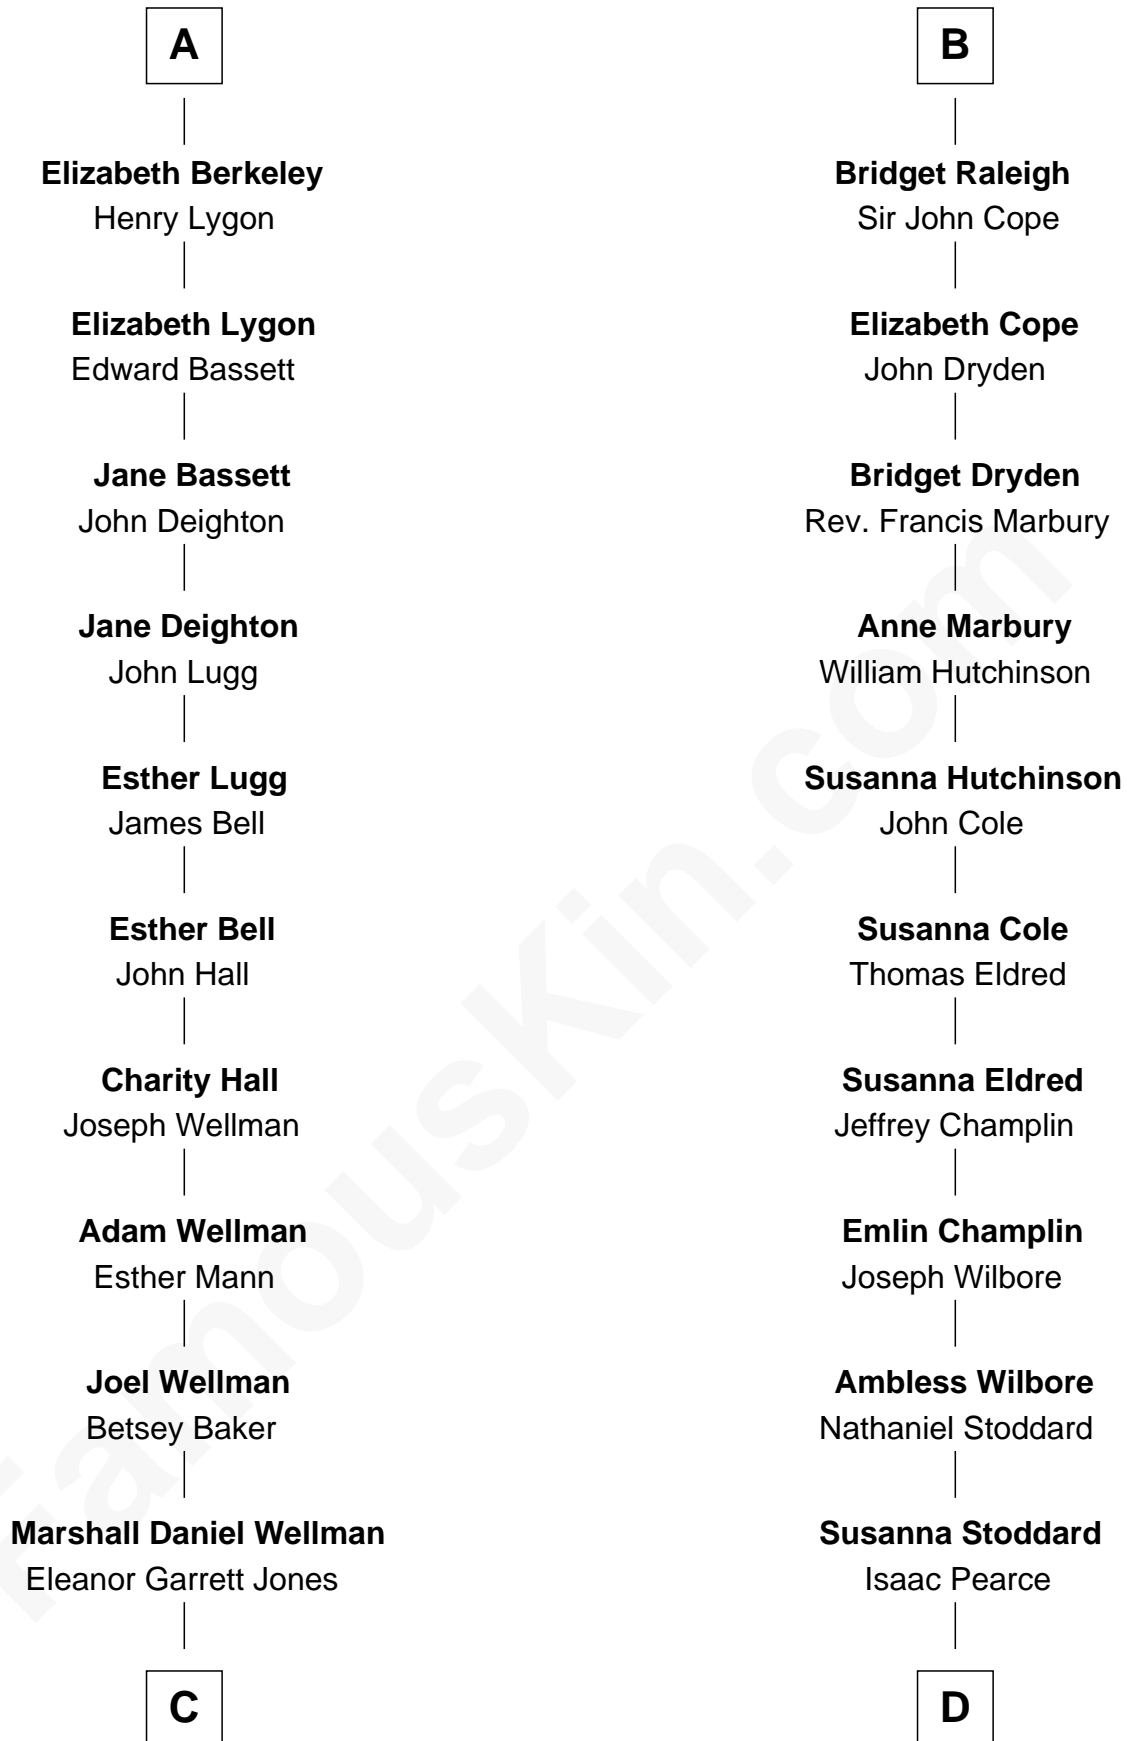

FamousKin.com Relationship Chart of

Jack London

Author of "The Call of the Wild"

18th cousin of

Shanghai Pierce

Texas Cattleman

Edmund Fitzalan

Alice de Warenne

Richard Fitzalan
Eleanor Plantagenet

Sir Richard Fitzalan
Elizabeth de Bohun

Elizabeth Fitzalan
Sir Thomas Mowbray

Isabel Mowbray
Sir James Berkeley

Maurice Berkeley
Isabel Mead

Anne Berkeley
Sir William Dennis

Isabel Dennis
Sir John Berkeley

A

Mary Fitzalan
John le Strange

Ankaret le Strange
Sir Richard Talbot

Mary Talbot
Sir Thomas Greene

Sir Thomas Greene
Phillippa Ferrers

Elizabeth Greene
William Raleigh

Sir Edward Raleigh
Margaret Verney

Sir Edward Raleigh
Anne Chamberlayne

B

C

Flora Wellman
William Henry Chaney

Jack London
Author of "The Call of the Wild"

D

Jonathan D. Pearce
Hanna Phillips Head

Shanghai Pierce
Texas Cattleman