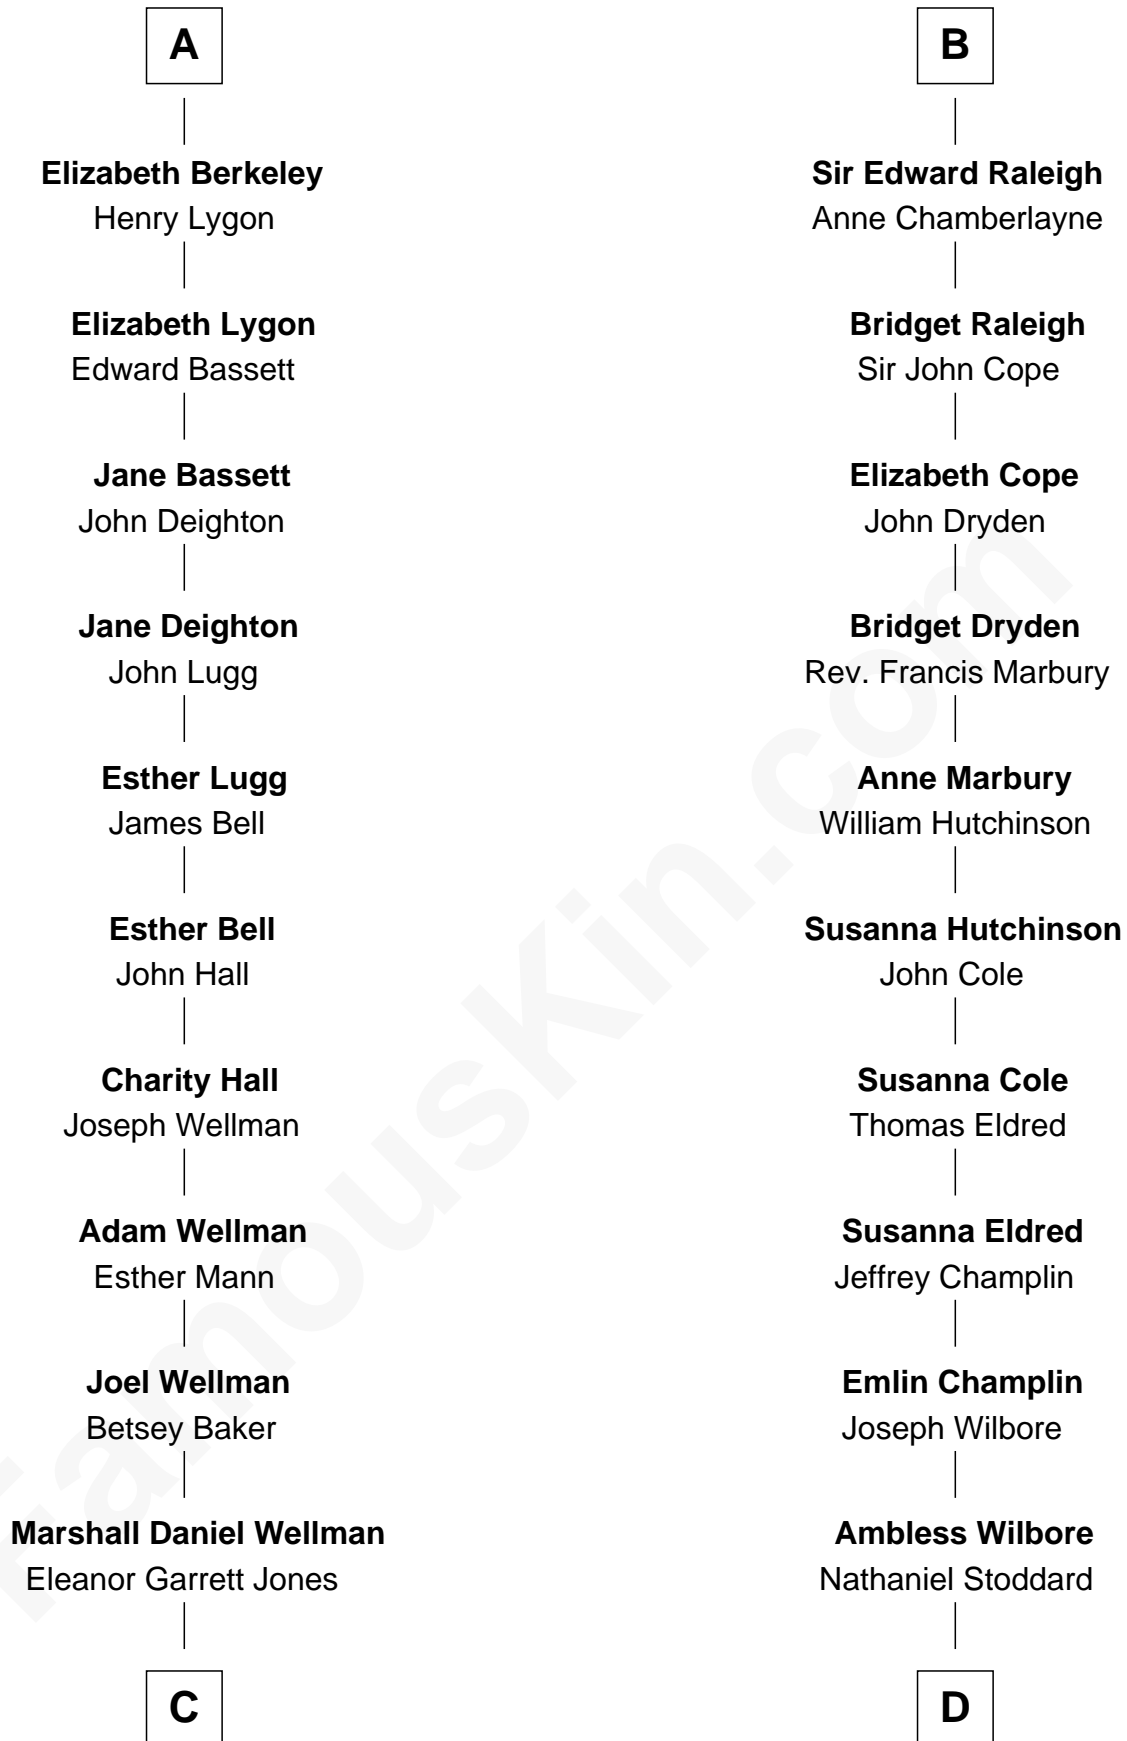

# FamousKin.com Relationship Chart of

**Jack London**

*Author of "The Call of the Wild"*

18th cousin 1 time removed of

**Shanghai Pierce**

*Texas Cattleman*

**Humphrey de Bohun**

Elizabeth Plantagenet

**Sir William de Bohun**  
Elizabeth de Badlesmere

**Elizabeth de Bohun**  
Sir Richard Fitzalan

**Elizabeth Fitzalan**  
Sir Thomas Mowbray

**Isabel Mowbray**  
Sir James Berkeley

**Maurice Berkeley**  
Isabel Mead

**Anne Berkeley**  
Sir William Dennis

**Isabel Dennis**  
Sir John Berkeley

**A**

**Eleanor de Bohun**  
Sir James le Boteler

**Pernel le Boteler**  
Sir Gilbert Talbot

**Sir Richard Talbot**  
Ankaret le Strange

**Mary Talbot**  
Sir Thomas Greene

**Sir Thomas Greene**  
Phillippa Ferrers

**Elizabeth Greene**  
William Raleigh

**Sir Edward Raleigh**  
Margaret Verney

**B**

**C**

**Flora Wellman**  
William Henry Chaney