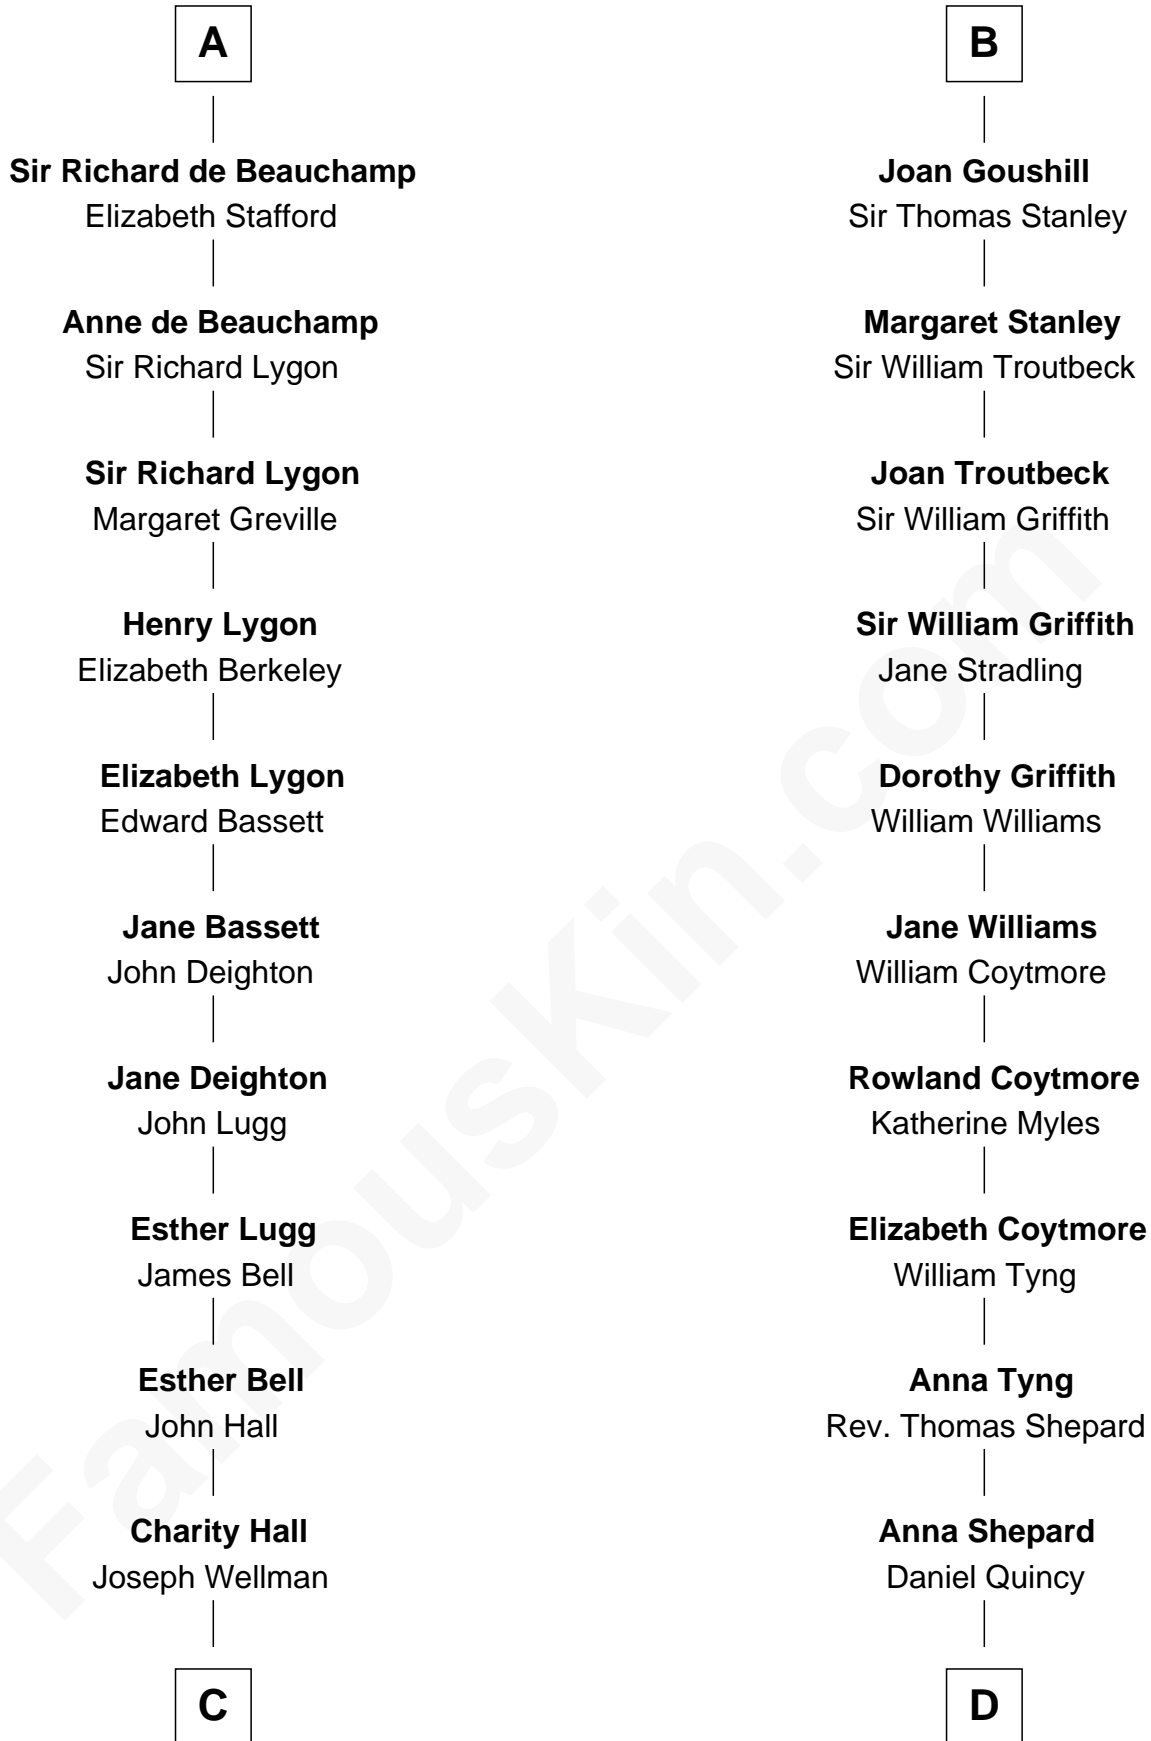

# FamousKin.com Relationship Chart of

**Jack London**

*Author of "The Call of the Wild"*

19th cousin 2 times removed of

**Abigail (Smith) Adams**

*First Lady of President John Adams*

**C**

**Adam Wellman**

Esther Mann

**Joel Wellman**

Betsey Baker

**Marshall Daniel Wellman**

Eleanor Garrett Jones

**Flora Wellman**

William Henry Chaney

**Jack London**