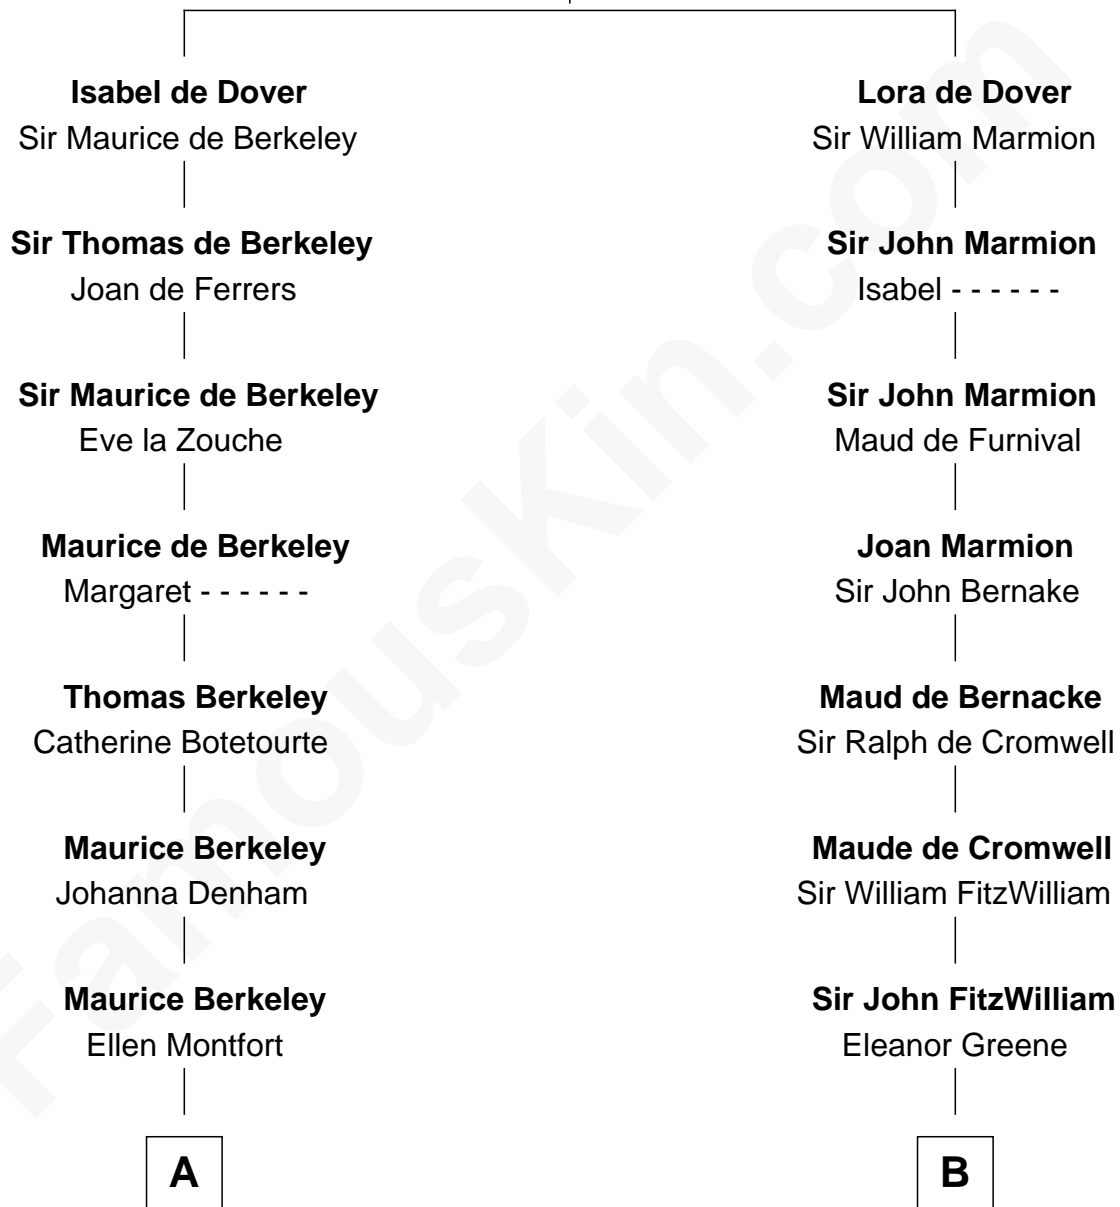

FamousKin.com

Relationship Chart of

Jack London

Author of "The Call of the Wild"

17th cousin 4 times removed of

Abigail (Smith) Adams

First Lady of President John Adams

Sir Richard FitzRoy

Rose de Dover

C

—
Adam Wellman

Esther Mann

—
Joel Wellman

Betsey Baker

—
Marshall Daniel Wellman

Eleanor Garrett Jones