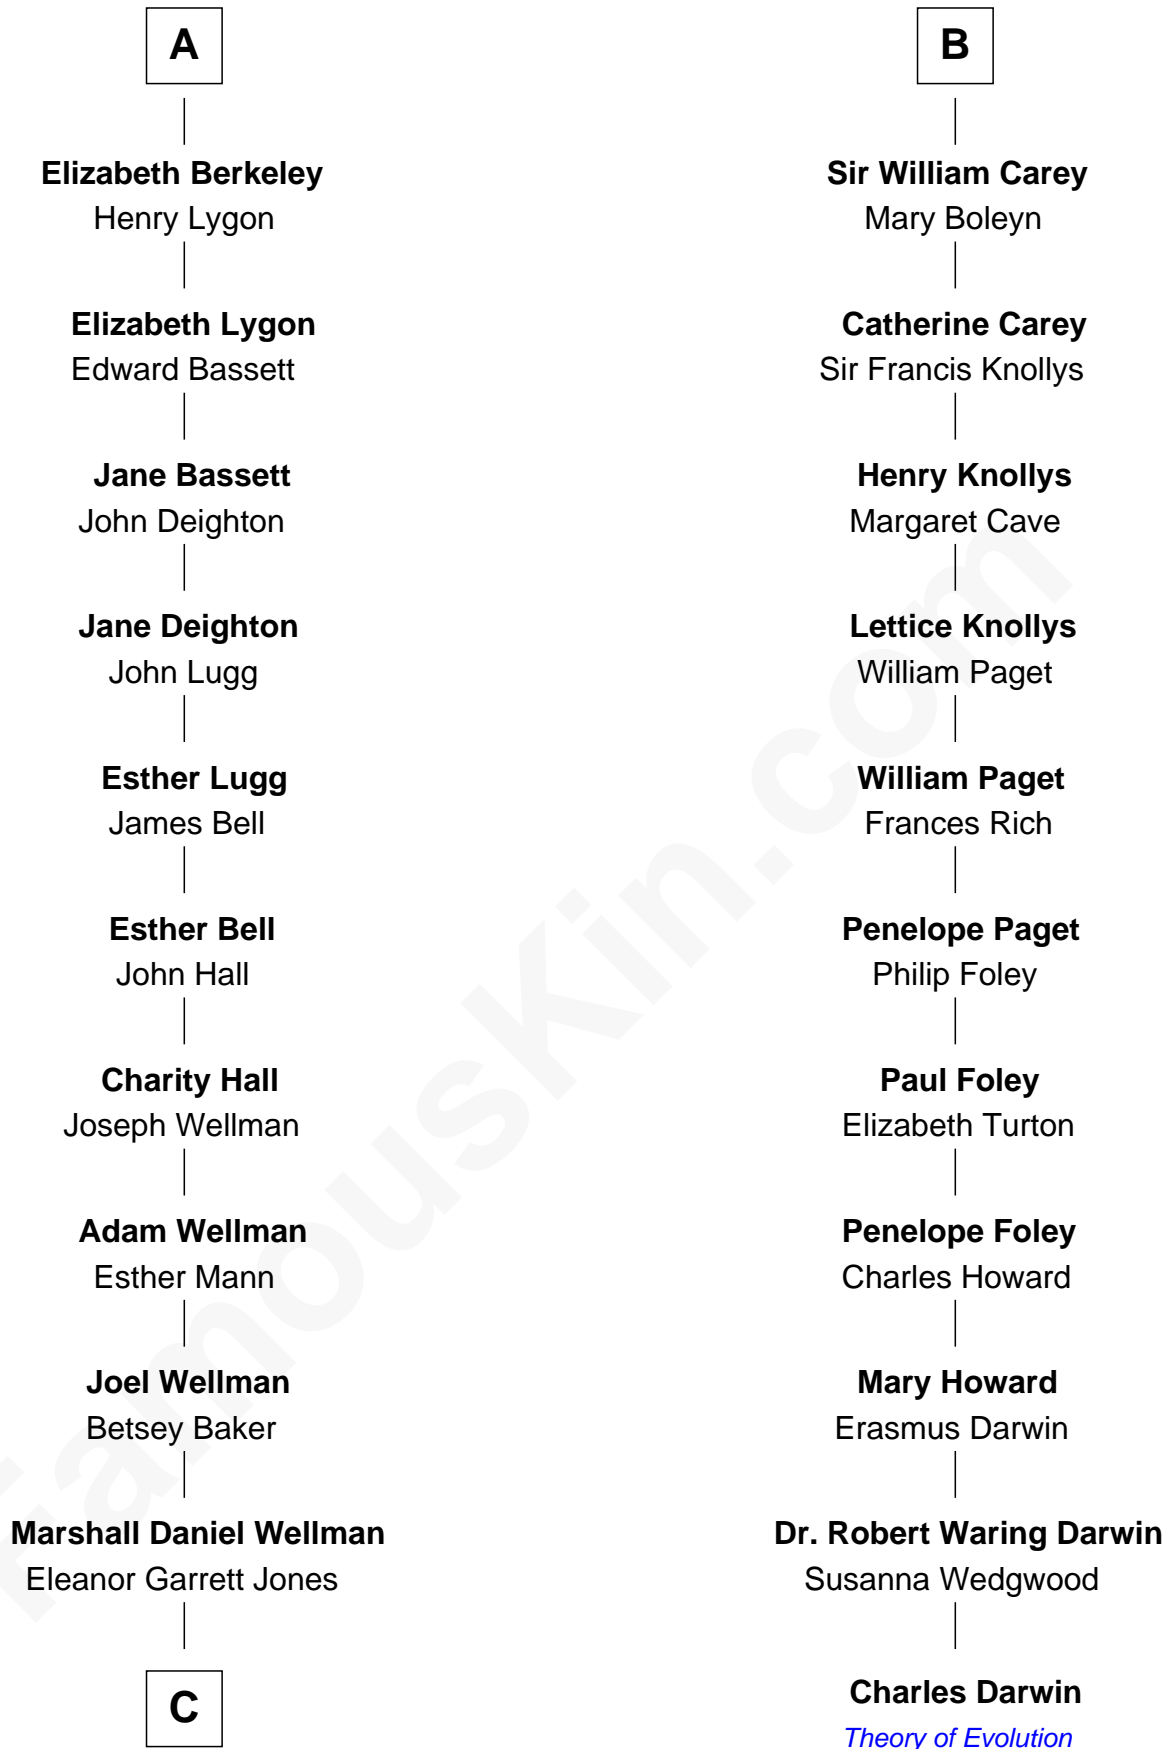

FamousKin.com Relationship Chart of

Jack London

Author of "The Call of the Wild"

17th cousin 1 time removed of

Charles Darwin

Theory of Evolution

Sir Maurice de Berkeley

Eve la Zouche

Maurice de Berkeley

Margaret - - - - -

Thomas Berkeley

Catherine Botetourte

Maurice Berkeley

Johanna Denham

Maurice Berkeley

Ellen Montfort

Margaret de Mortimer

Maurice de Berkeley

Elizabeth le Despencer

Thomas de Berkeley

Margaret de Lisle

Elizabeth de Berkeley

Richard de Beauchamp

Eleanor Beauchamp

Edmund Beaufort

Eleanor Beaufort

Sir Robert Spencer

Margaret Spencer

Sir Thomas Carey

B

C

—
Flora Wellman
William Henry Chaney