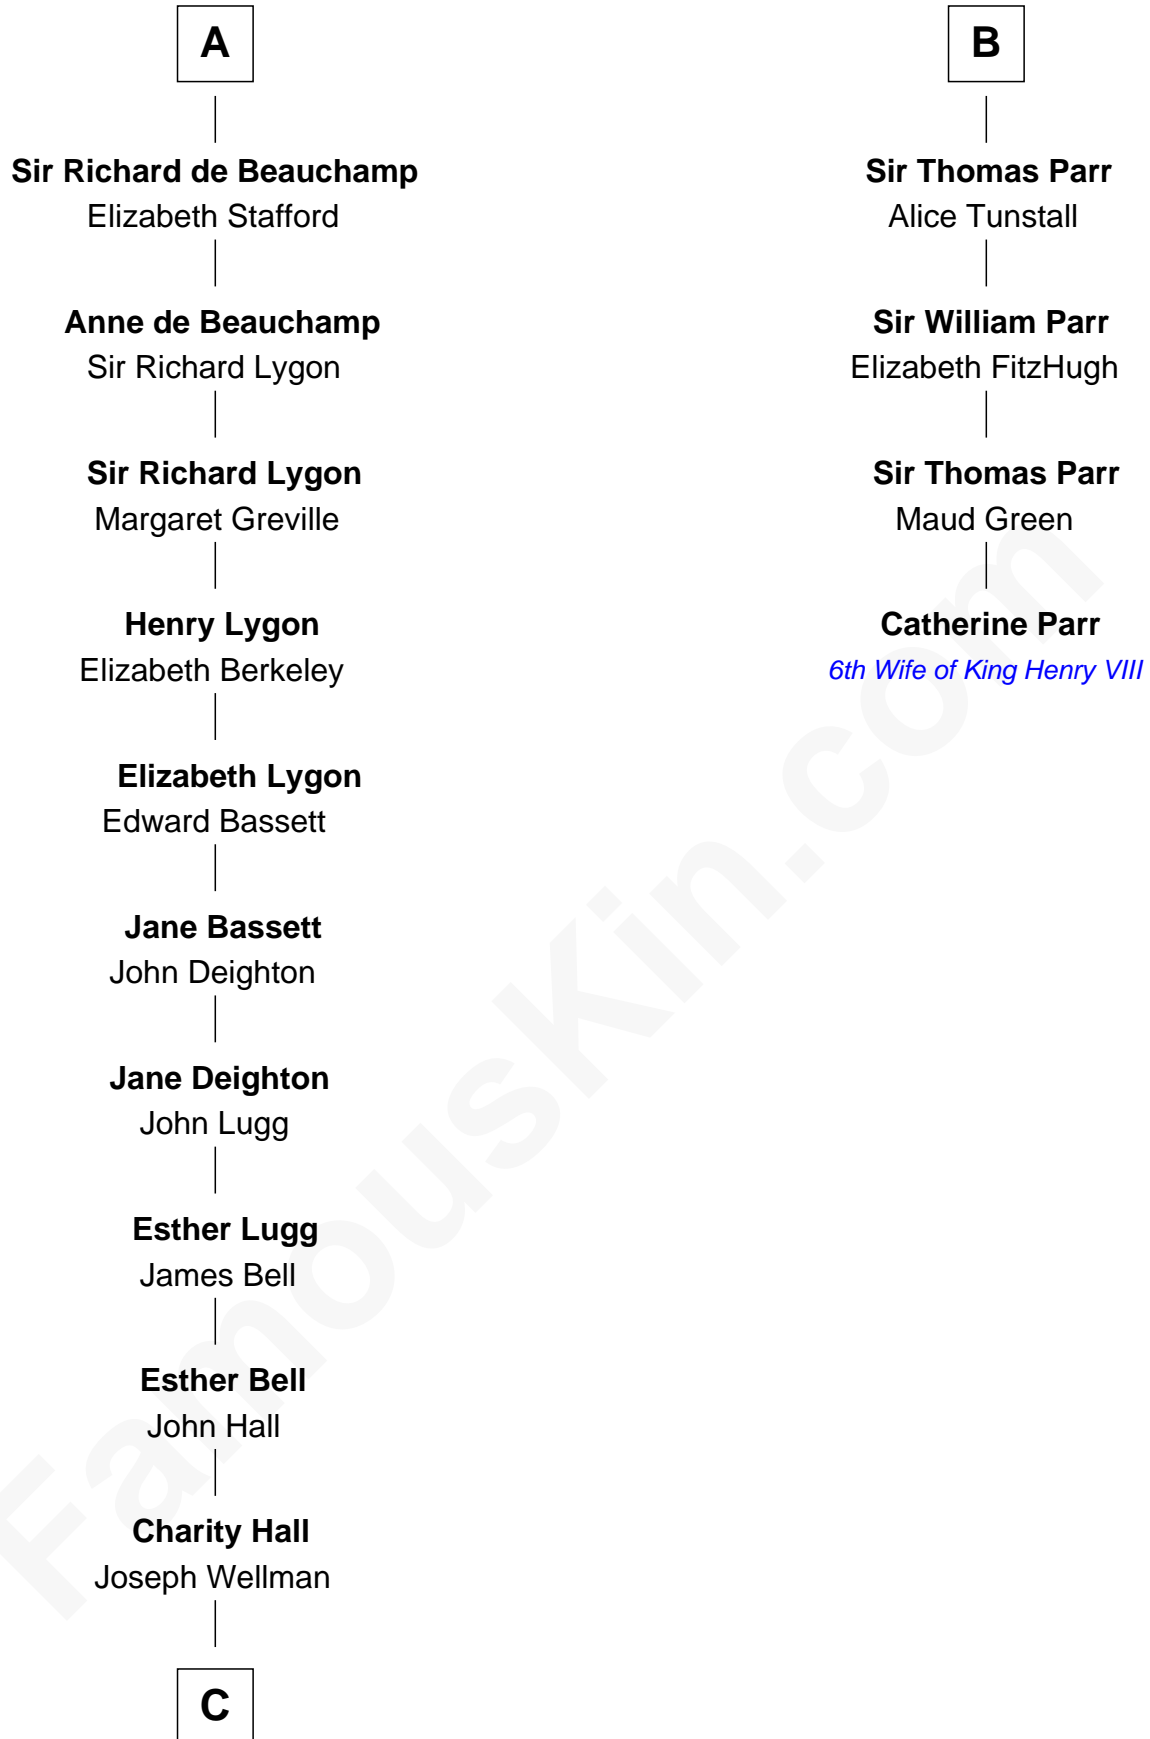

FamousKin.com

Relationship Chart of

Jack London

Author of "The Call of the Wild"

10th cousin 11 times removed of

Catherine Parr

6th Wife of King Henry VIII

C

—
Adam Wellman

Esther Mann

—
Joel Wellman

Betsey Baker

—
Marshall Daniel Wellman

Eleanor Garrett Jones

—
Flora Wellman

William Henry Chaney