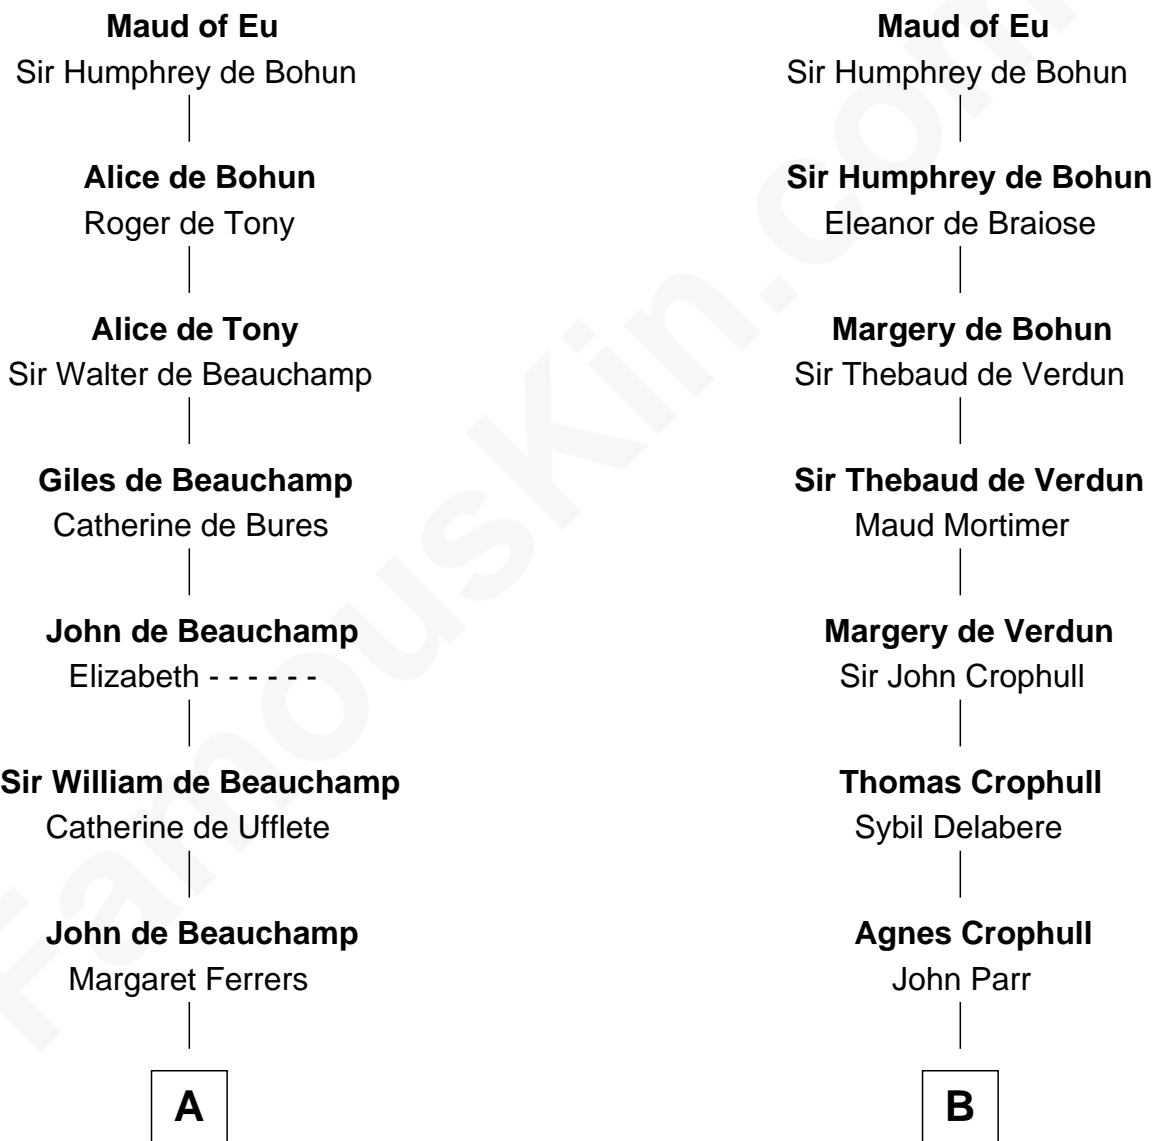

# FamousKin.com Relationship Chart of

**Jack London**

*Author of "The Call of the Wild"*

10th cousin 11 times removed of

**Catherine Parr**

*6th Wife of King Henry VIII*

**Raoul de Lusgnan**

Alice de Eu

**C**

—  
**Adam Wellman**

Esther Mann

—  
**Joel Wellman**

Betsey Baker

—  
**Marshall Daniel Wellman**

Eleanor Garrett Jones

—  
**Flora Wellman**