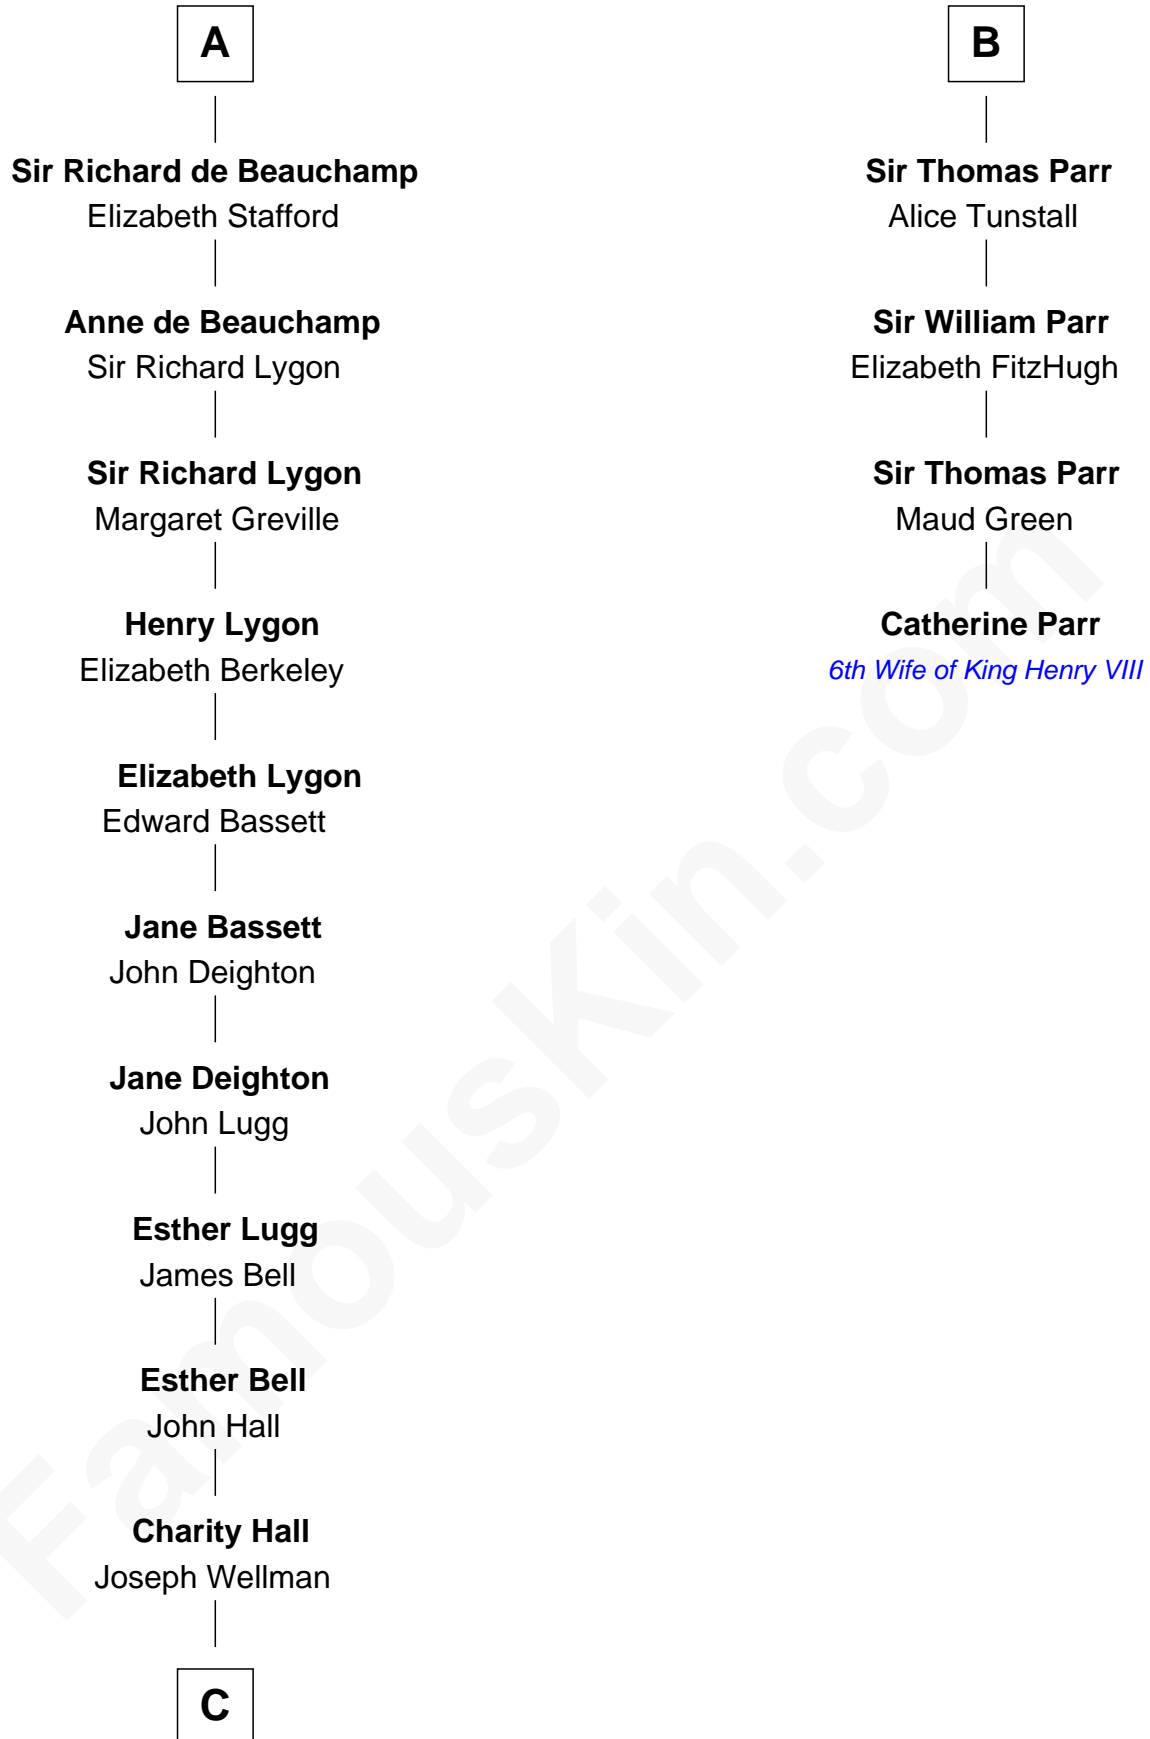

# FamousKin.com Relationship Chart of

**Jack London**

*Author of "The Call of the Wild"*

10th cousin 11 times removed of

**Catherine Parr**

*6th Wife of King Henry VIII*

**Raoul de Lusgnan**

Alice de Eu

**C**

—  
**Adam Wellman**

Esther Mann

—  
**Joel Wellman**

Betsey Baker

—  
**Marshall Daniel Wellman**

Eleanor Garrett Jones

—  
**Flora Wellman**

William Henry Chaney

—  
**Jack London**

*Author of "The Call of the Wild"*