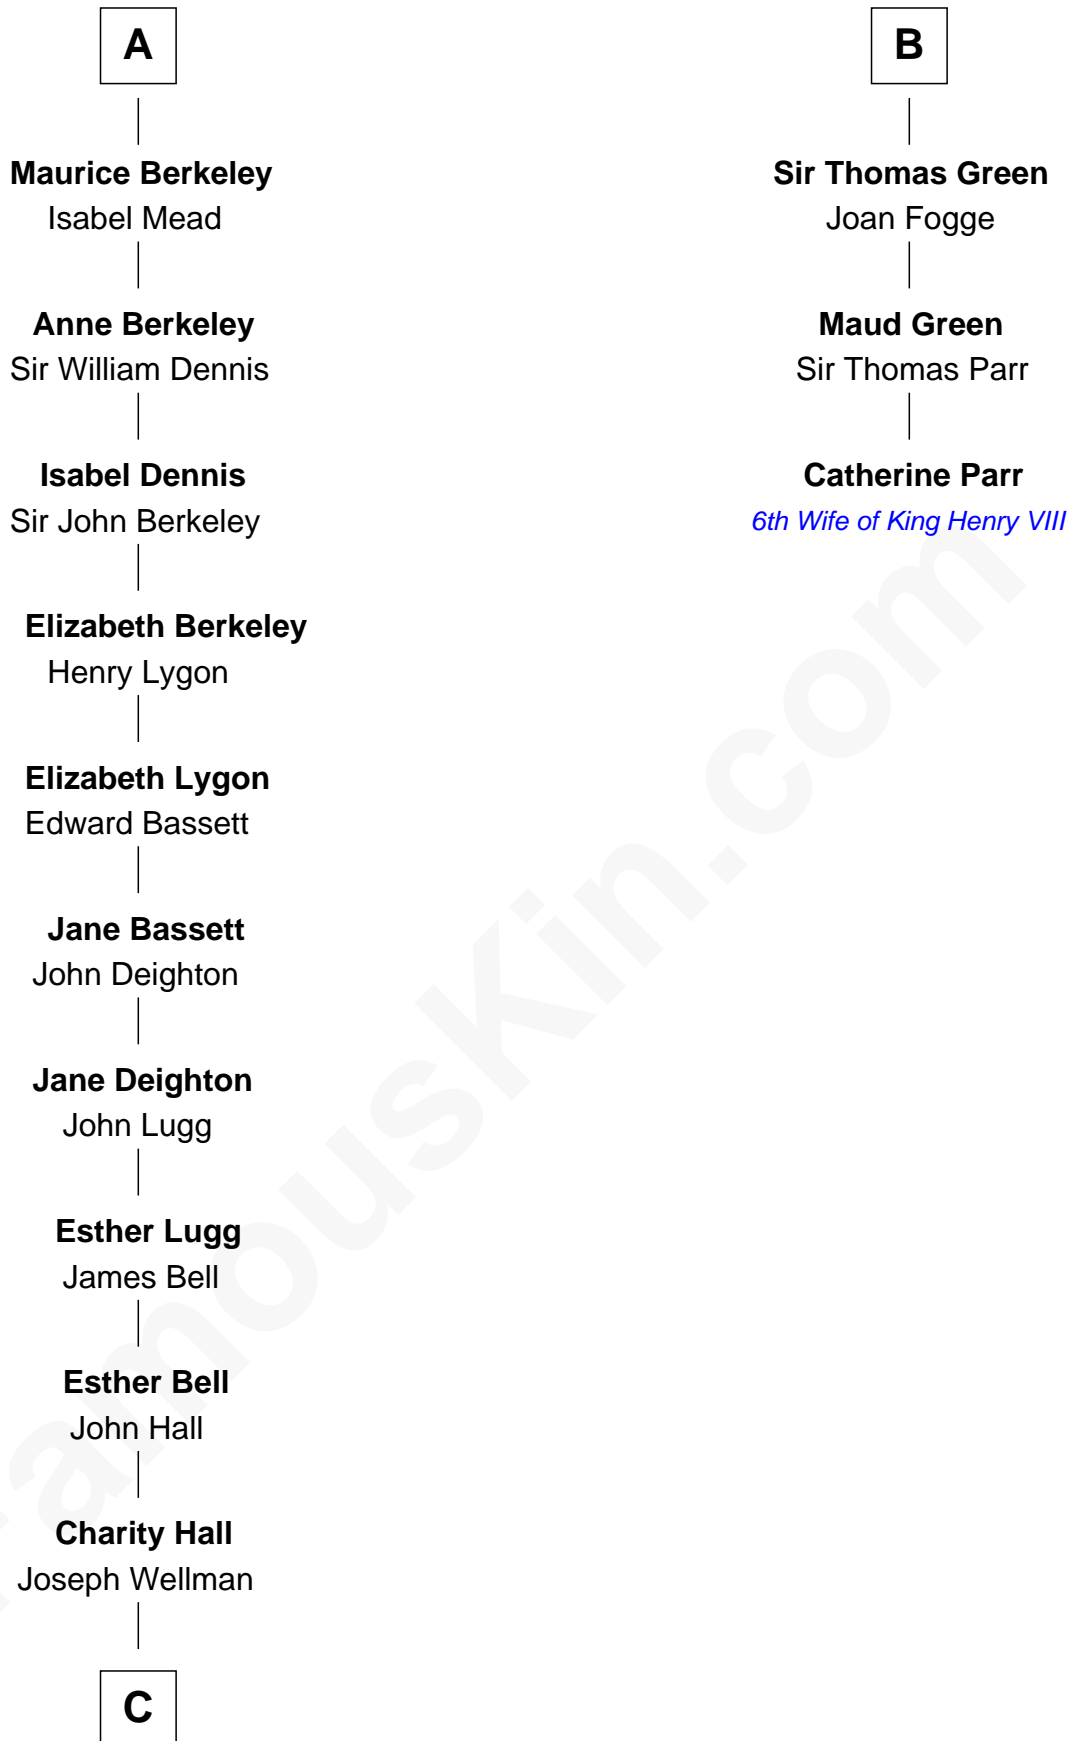

## Relationship Chart of

### Jack London

Author of "The Call of the Wild"

9th cousin 12 times removed of

**Catherine Parr**

6th Wife of King Henry VIII

**Sir John FitzGeoffrey**

Isabel le Bigod

**C**