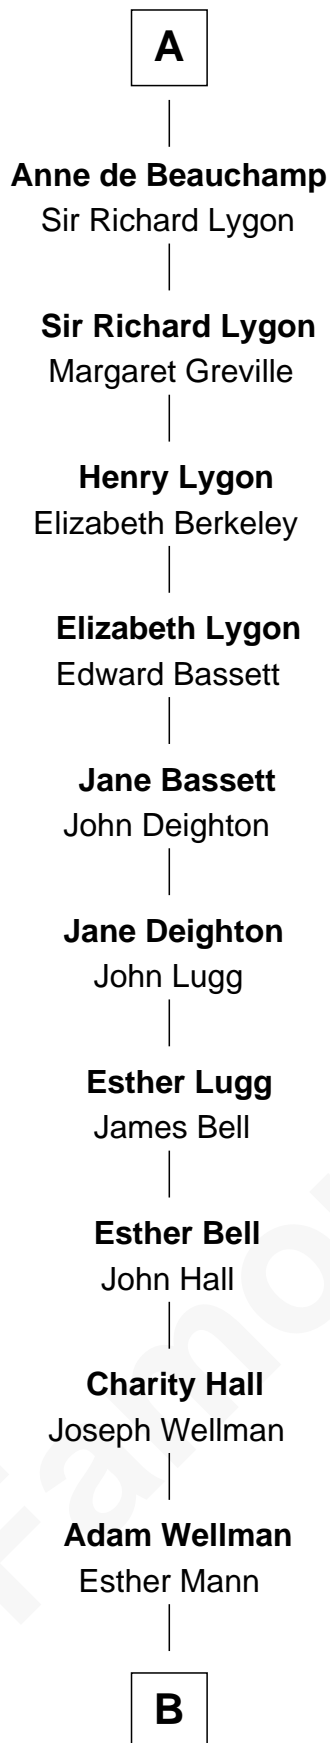

FamousKin.com

Relationship Chart of

Jack London

Author of "The Call of the Wild"

7th cousin 13 times removed of

Catherine Parr

6th Wife of King Henry VIII

Sir Hugh I de Audley

Iseult de Mortimer

A

Catherine Parr
6th Wife of King Henry VIII

B

—
Joel Wellman

Betsey Baker

—
Marshall Daniel Wellman

Eleanor Garrett Jones

—
Flora Wellman

William Henry Chaney

—
Jack London

Author of "The Call of the Wild"