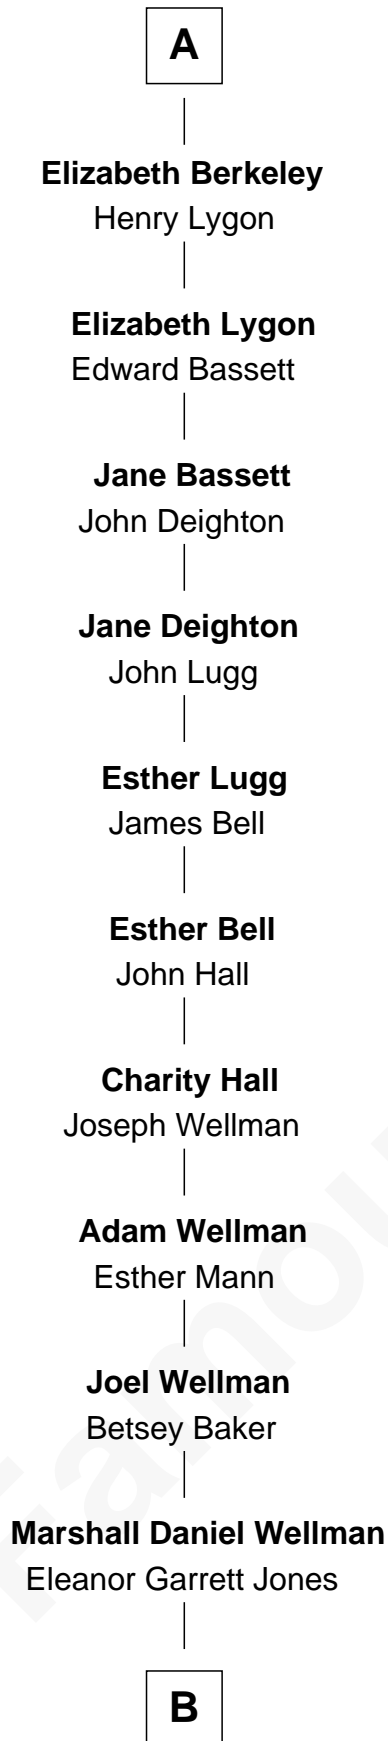

# FamousKin.com Relationship Chart of

**Jack London**

*Author of "The Call of the Wild"*

7th cousin 11 times removed of

**Catherine Parr**

*6th Wife of King Henry VIII*

**Humphrey de Bohun**  
Elizabeth Plantagenet

**Sir William de Bohun**  
Elizabeth de Badlesmere

**Elizabeth de Bohun**  
Sir Richard Fitzalan

**Elizabeth Fitzalan**  
Sir Thomas Mowbray

**Isabel Mowbray**  
Sir James Berkeley

**Maurice Berkeley**  
Isabel Mead

**Anne Berkeley**  
Sir William Dennis

**Isabel Dennis**  
Sir John Berkeley

**A**

**Eleanor de Bohun**  
Sir James le Boteler

**Pernel le Boteler**  
Sir Gilbert Talbot

**Sir Richard Talbot**  
Ankaret le Strange

**Mary Talbot**  
Sir Thomas Greene

**Sir Thomas Greene**  
Marine Bellers

**Sir Thomas Green**  
Joan Fogge

**Maud Green**  
Sir Thomas Parr

**Catherine Parr**  
*6th Wife of King Henry VIII*

**B**

—  
**Flora Wellman**  
William Henry Chaney