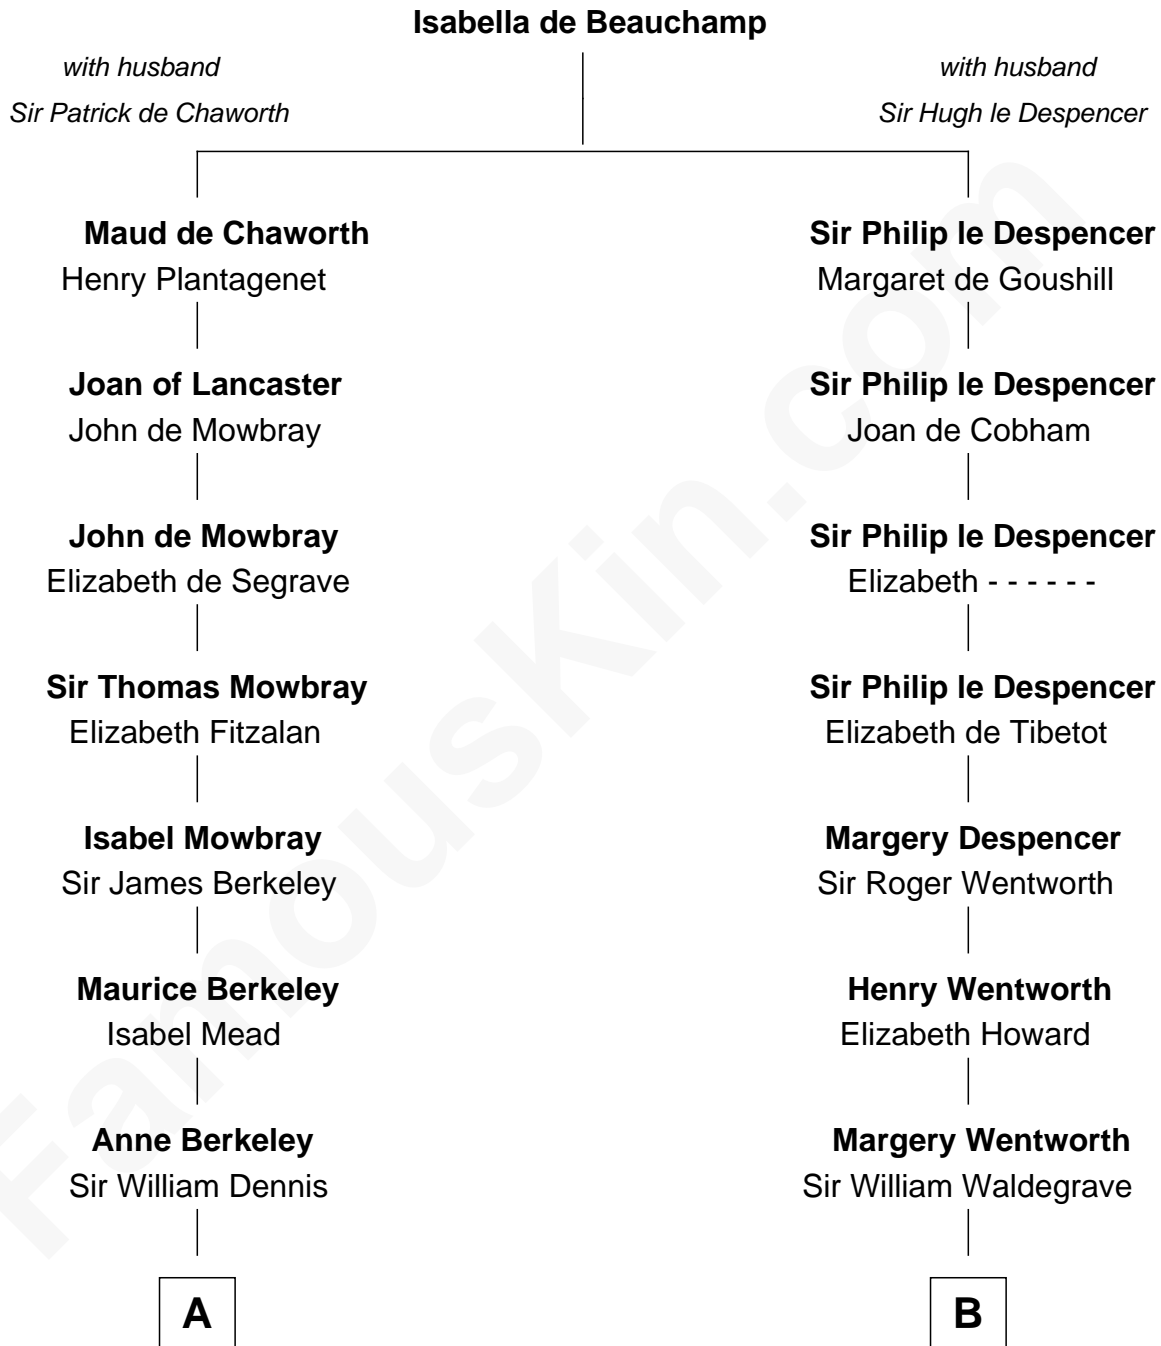

# FamousKin.com Relationship Chart of

**Jack London**

*Author of "The Call of the Wild"*

19th cousin 2 times removed of

**Jake Gyllenhaal**

*Movie Actor*

**C**

**Marshall Daniel Wellman**

Eleanor Garrett Jones

**Flora Wellman**

William Henry Chaney

**Jack London**

*Author of "The Call of the Wild"*

**D**

**Anders Leonard Gyllenhaal**

Selma Amanda Nelson