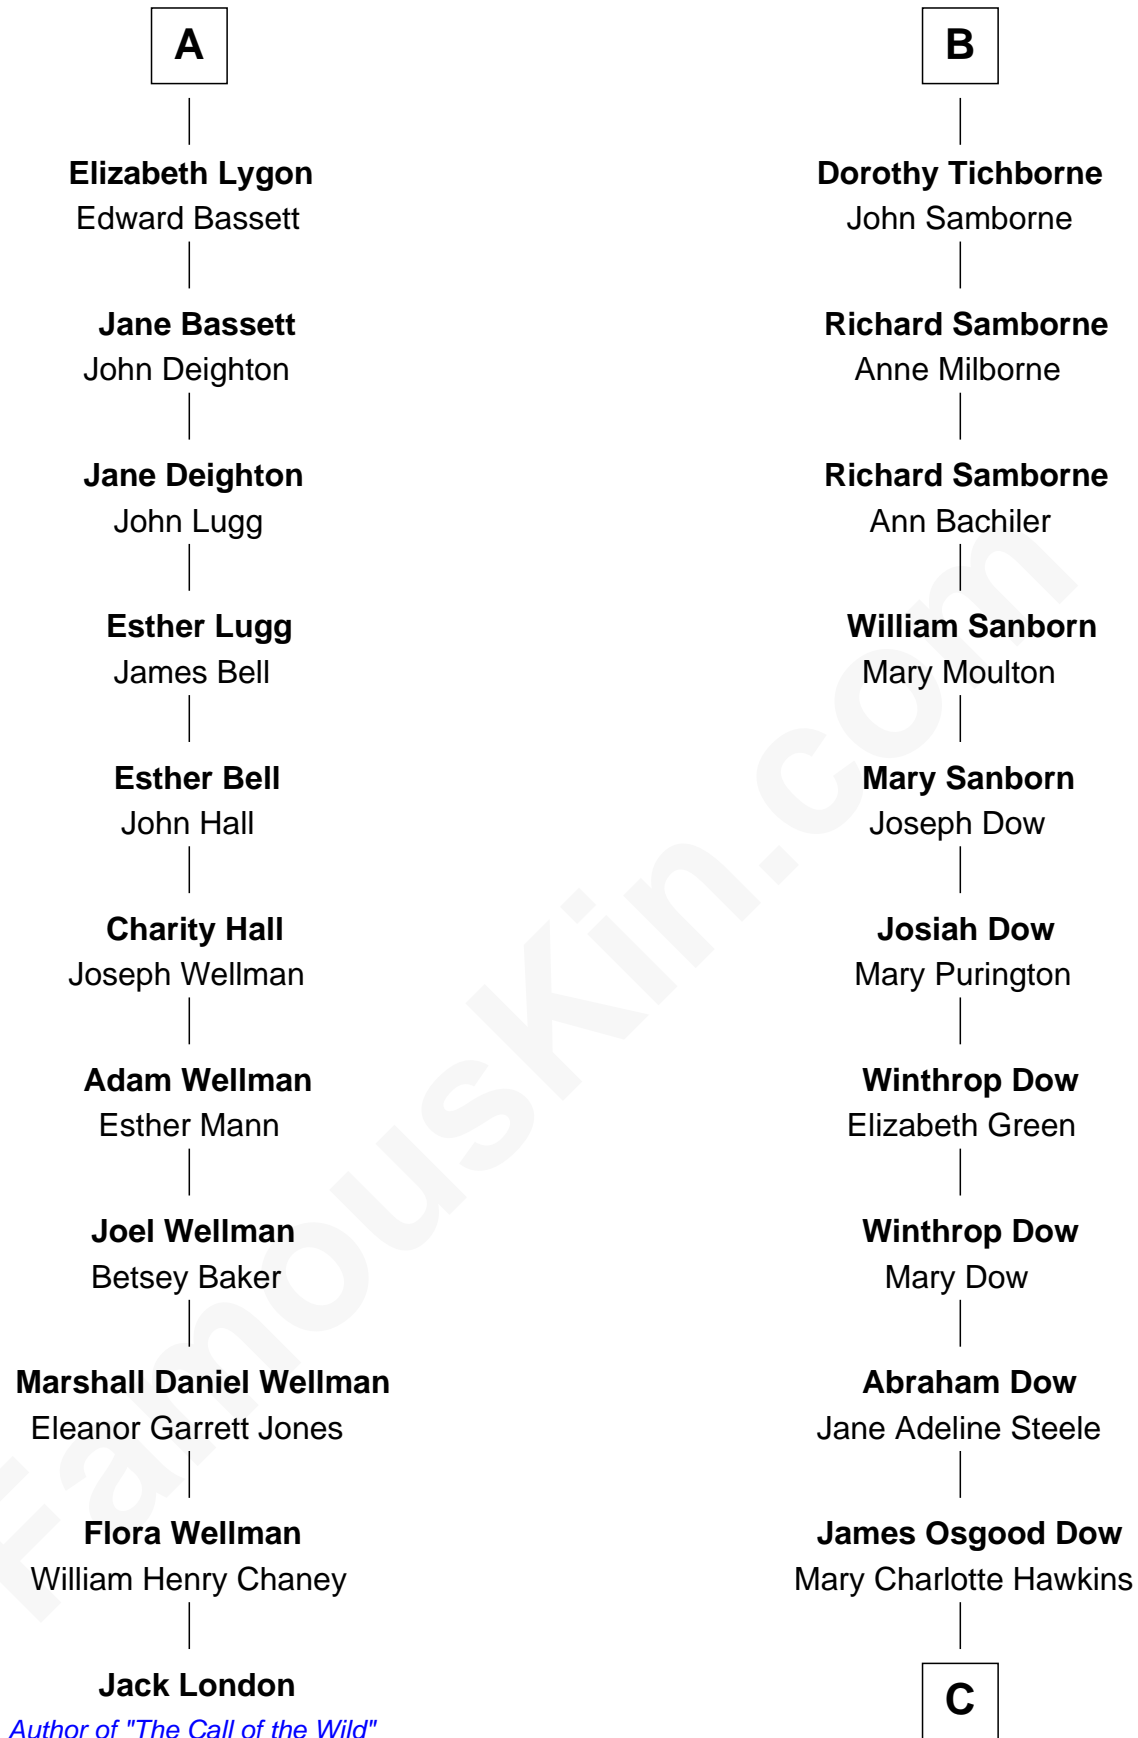

# FamousKin.com Relationship Chart of

**Jack London**

*Author of "The Call of the Wild"*

17th cousin 2 times removed of

**Grace Slick**

*Singer, Songwriter - Jefferson Airplane*

**C**

—  
**Grace Josephine Dow**

Arthur Wilford Wing

—  
**Ivan Wilford Wing**

Virginia Barnett

—  
**Grace Slick**

*Singer, Songwriter - Jefferson Airplane*

FamousKin.com