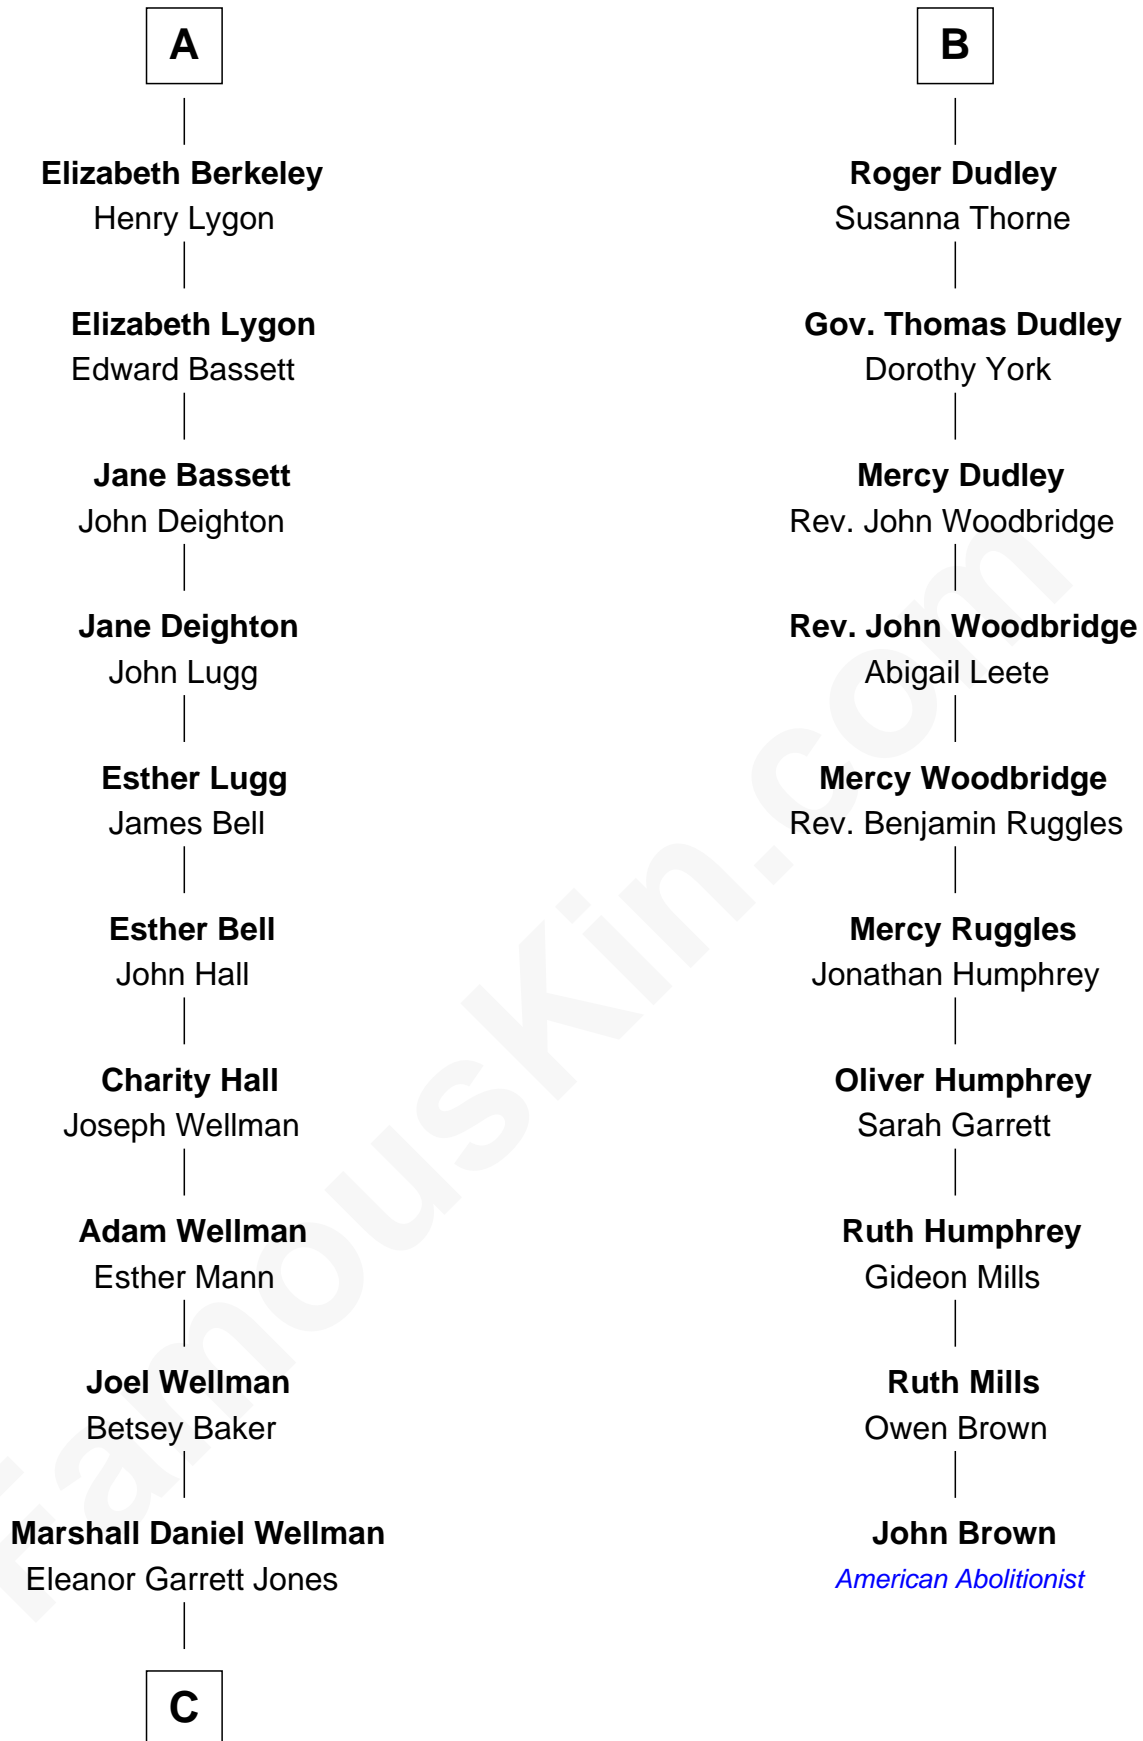

# FamousKin.com Relationship Chart of

**Jack London**

*Author of "The Call of the Wild"*

16th cousin 2 times removed of

**John Brown**

*American Abolitionist*

**Sir Maurice de Berkeley**

Eve la Zouche

Katherine de Clyvedon

**Sir John Berkeley**

Elizabeth Betteshorne

**Elizabeth Berkeley**

Sir John Sutton

**Sir Edmund Sutton**

Joyce Tiptoft

**Sir Edward Sutton**

Cecily Willoughby

**Sir John Sutton**

Cecily Grey

**Sir Henry Dudley**

- - - - - Ashton

Probable

**B**

**C**

—  
**Flora Wellman**  
William Henry Chaney

—  
**Jack London**  
*Author of "The Call of the Wild"*

FamousKin.com