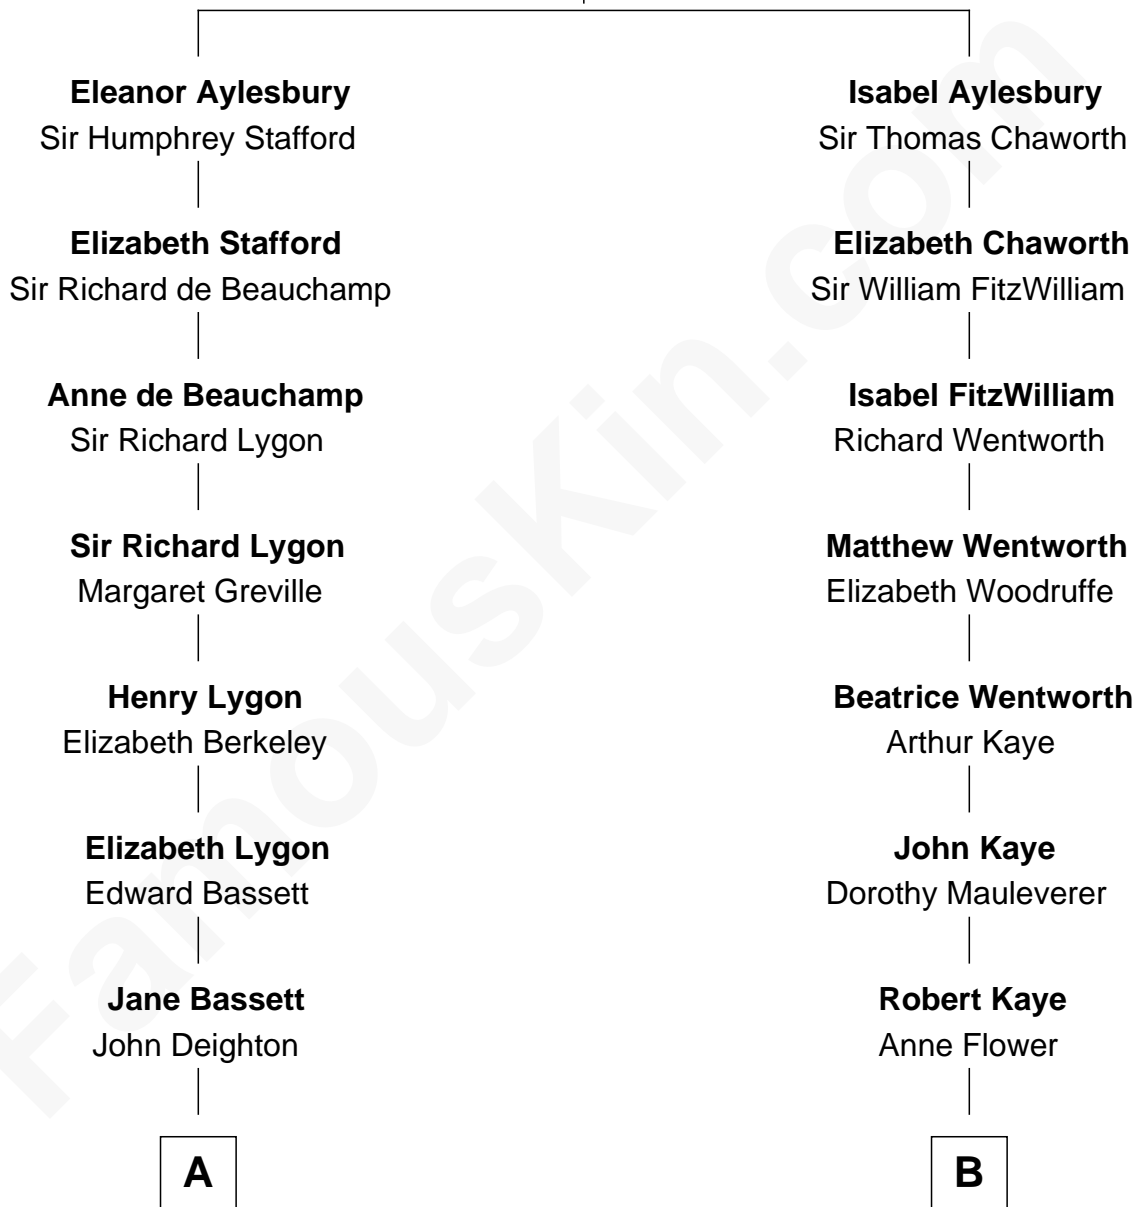

FamousKin.com Relationship Chart of

Jack London

Author of "The Call of the Wild"

15th cousin 6 times removed of

Paget Brewster

TV Actress

Sir Thomas Aylesbury

Katherine Pabenham

C

Mary Pringle Mitchell
Edward Larned Ryerson

Donald Mitchell Ryerson
Isabelle McGenniss

Joan Ryerson
George Washington Wales Brewster

Galen Brewster
Hathaway Tew

Paget Brewster
TV Actress