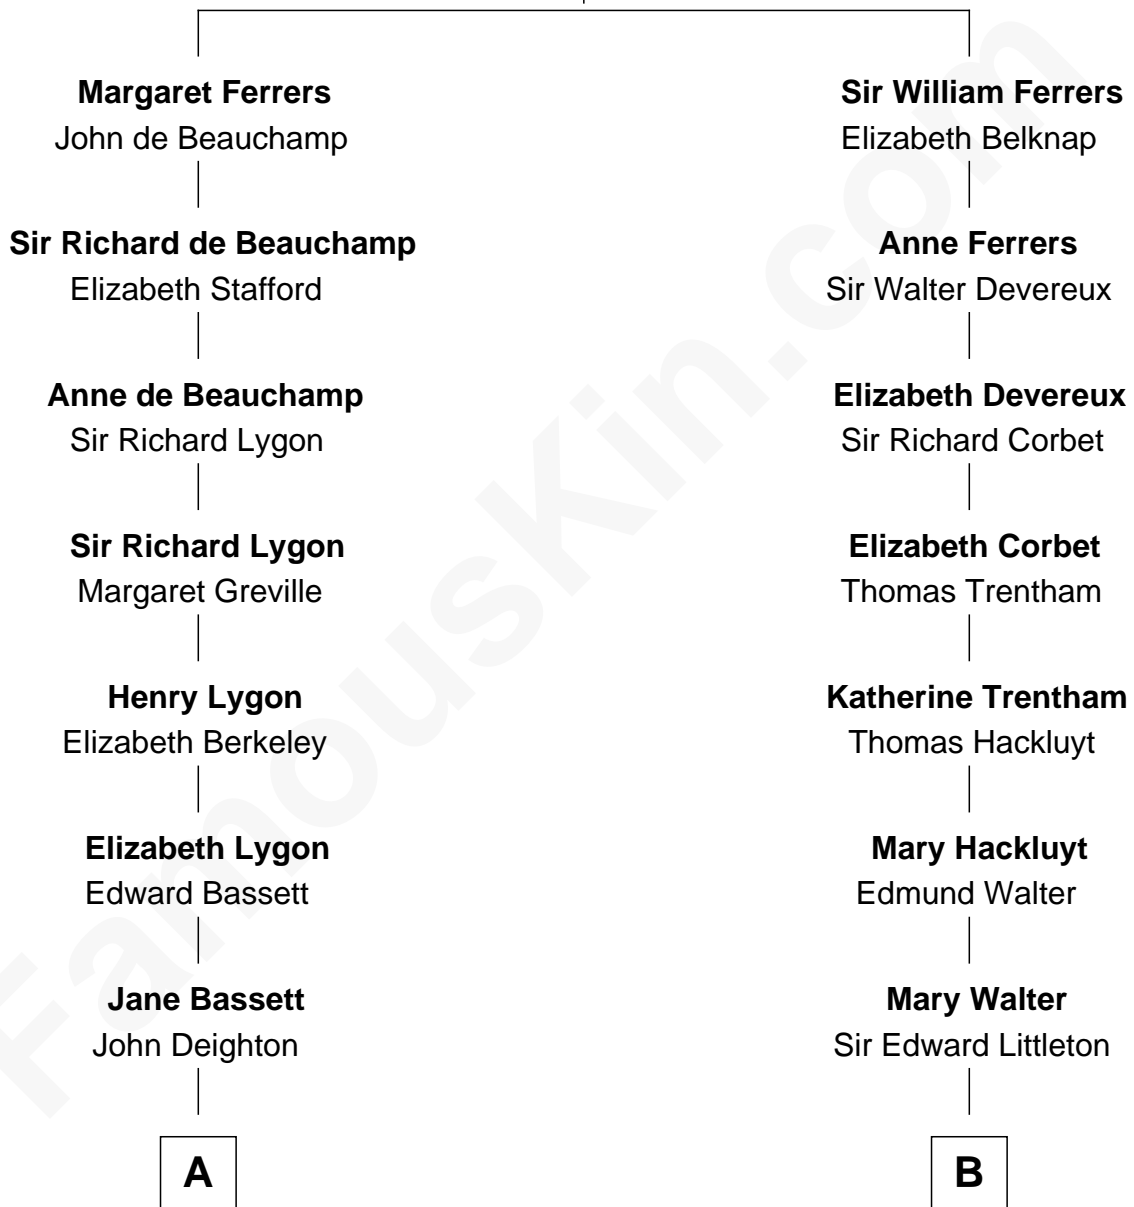

FamousKin.com Relationship Chart of

Jack London

Author of "The Call of the Wild"

15th cousin 3 times removed of

Paget Brewster

TV Actress

Sir Edmund Ferrers

Ellen Roche

C

Galen Brewster
Hathaway Tew

Paget Brewster
TV Actress

FamousKin.com