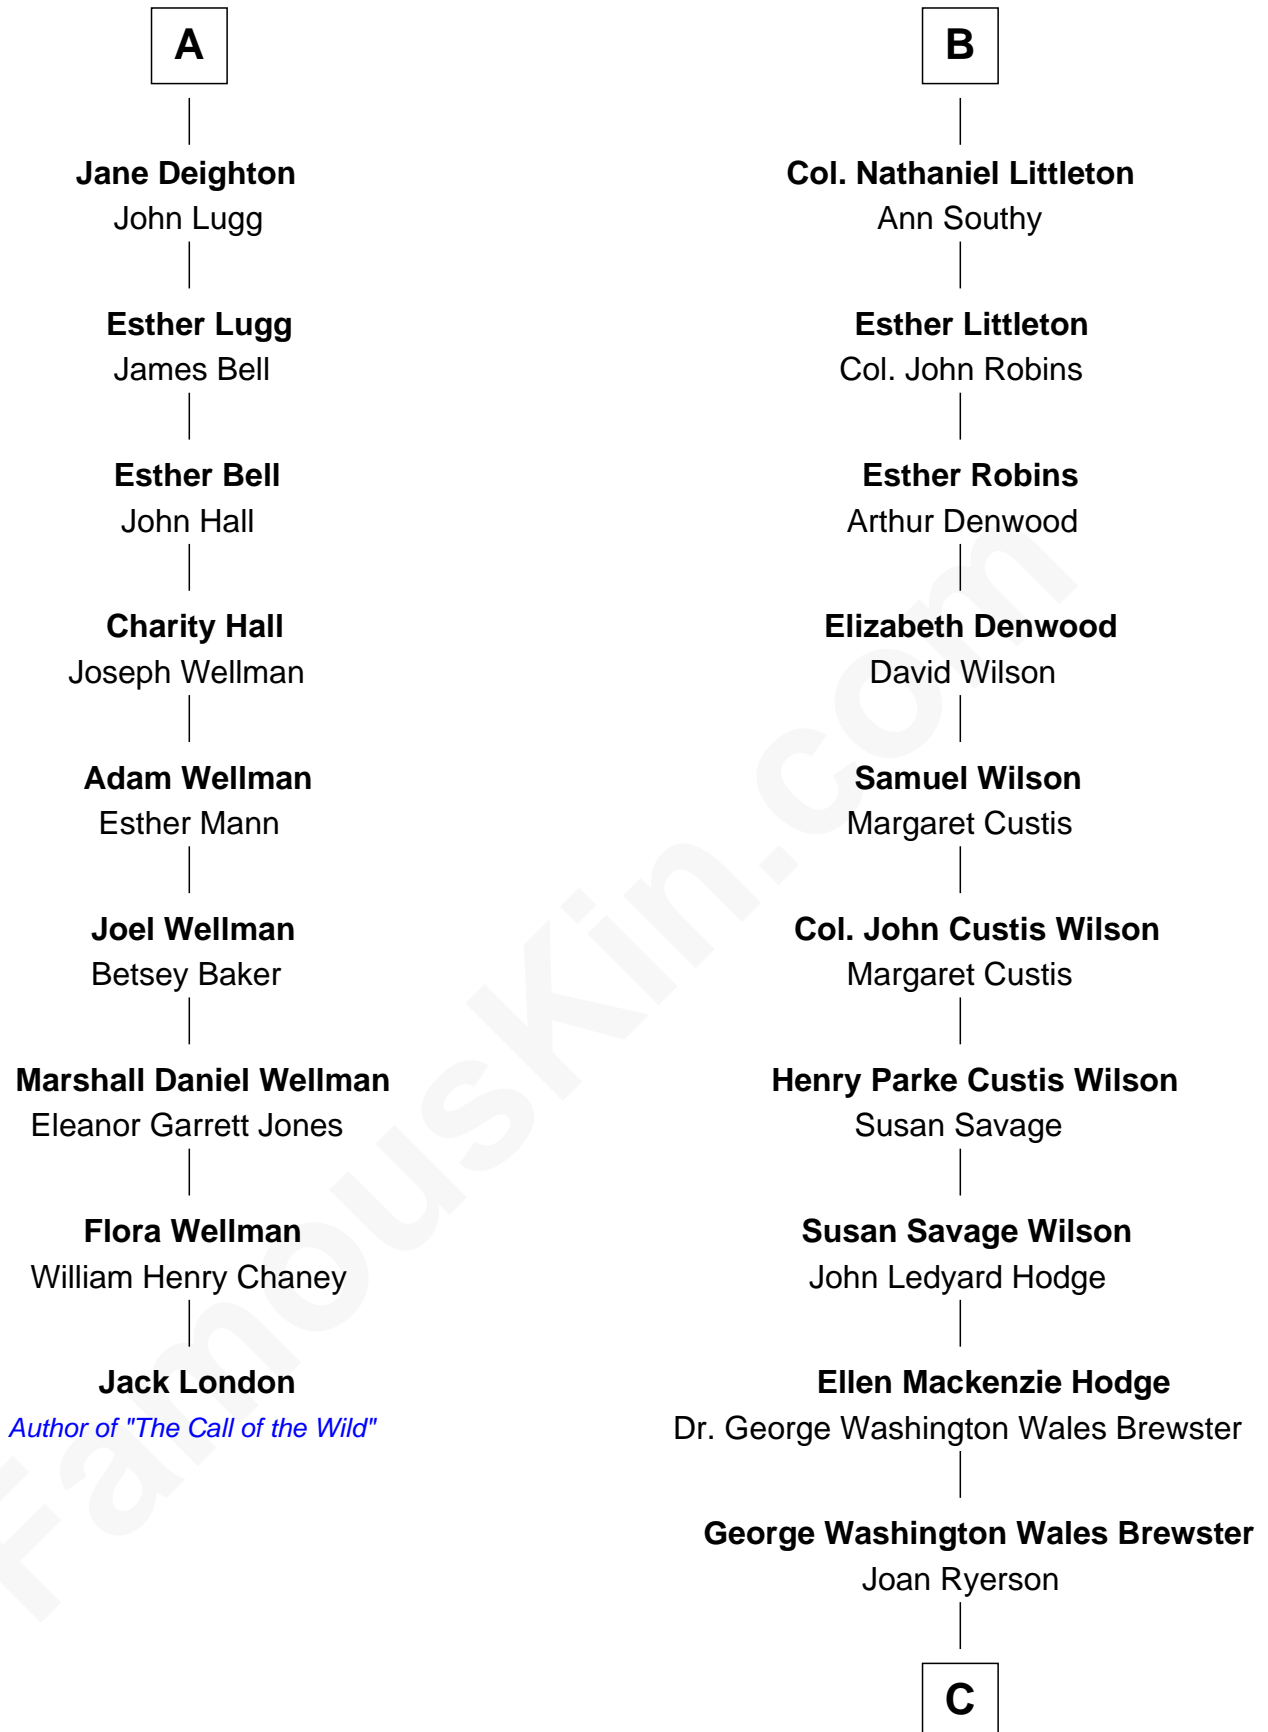

FamousKin.com Relationship Chart of

Jack London

Author of "The Call of the Wild"

15th cousin 3 times removed of

Paget Brewster

TV Actress

Sir Edmund Ferrers

Ellen Roche

C

Galen Brewster
Hathaway Tew

Paget Brewster
TV Actress

FamousKin.com